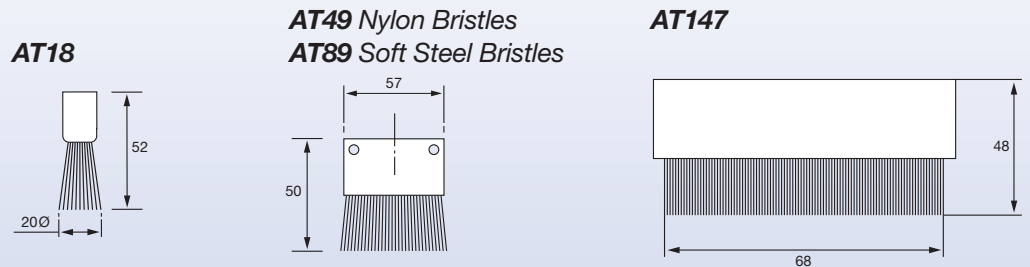

It's easy to order the Titan Oiler that you require. Simply follow these four steps

step 1

The Titan Oiler is supplied fully assembled and complete with adaptors for 6mm OD tube.

FIRSTLY:

- Consider how many outlets are required
- Calculate approximate feed lengths from the **The Titan Oiler** to the applicator brushes (can be up to 10 metres per line)
- Decide whether a battery powered or remote powered version is required

step 2

NEXT:

Select the type of applicator brushes required (see examples below).

All applicator brushes are supplied with inlet adaptors for 6mm OD tube. Other brushes are available on request

step 3

THEN:

Choose the type of tubing required and quantity (in metres).

We supply:

- AT201 6mm OD Clear Nylon Tube
- AT202 6mm OD Black Nylon Tube
- AT203 6mm OD Steel, Bundy Tube

Also available are a range of pipe clips and inserts

step 4

FINALLY:

Contact us for a quote.

Tel: 0191 491 4212

Fax: 0191 491 4224

Email: sales@atselectrolube.co.uk

A.T.S. ELECTRO-LUBE (UK) LIMITED

383L JEDBURGH COURT, ELEVENTH AVENUE, TEAM VALLEY TRADING ESTATE, GATESHEAD NE11 0BQ