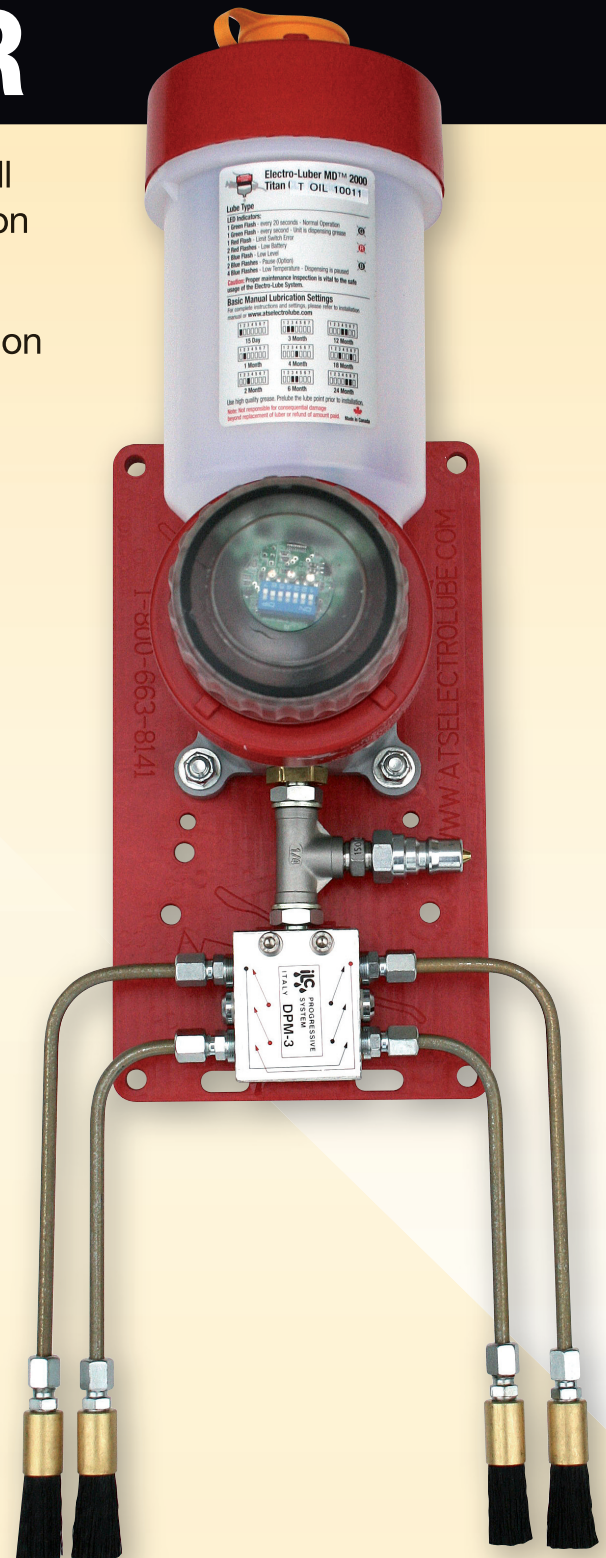

CHAIN LUBRICATION

TITAN OILER

A.T.S. Electro-Lube (UK) Ltd offer an easy to install self-contained and reliable, fully automatic lubrication system for chains and conveyors.

The Titan Oiler System provides optimum lubrication with electronic control to avoid over-lubrication and potential dripping/contamination.

- ✓ **SIMPLE TO INSTALL**
with easy prime connection
- ✓ **BATTERY POWERED**
with option of remote control
- ✓ **ADJUSTABLE FEED RATE**
via integral setting switches
- ✓ **INDICATOR LIGHTS**
low level - battery - function
- ✓ **SINGLE OR MULTI-POINT**
from 1 to 12 feed points
- ✓ **RANGE OF BRUSHES**
to suit application
- ✓ **LOW COST SYSTEM**
with minimum maintenance
- ✓ **EASY RE-FILLING**
large 1.4ltr reservoir
- ✓ **INDOOR/OUTDOOR USE**
not affected by temperature
- ✓ **PACKAGE SYSTEMS**
inc. all pipe, fittings, brushes etc.

It's easy to order the Titan Oiler that you require. Simply follow these four steps

step 1

The Titan Oiler is supplied fully assembled and complete with adaptors for 6mm OD tube.

FIRSTLY:

- Consider how many outlets are required
- Calculate approximate feed lengths from the **The Titan Oiler** to the applicator brushes (can be up to 10 metres per line)
- Decide whether a battery powered or remote powered version is required

Choose the type of tubing required and quantity (in metres).

We supply:

- AT201 6mm OD Clear Nylon Tube
- AT202 6mm OD Black Nylon Tube
- AT203 6mm OD Steel, Bundy Tube

Also available are a range of pipe clips and inserts