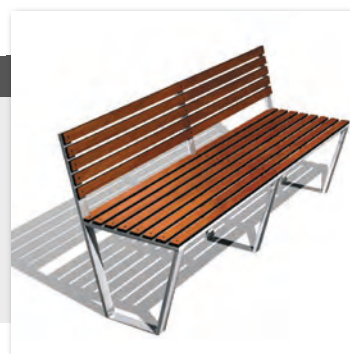

Perimeter barriers

▶ Ideal for car parks and perimeter protection. Available in many heights, lengths and mounting options.

Bellsure offer tailor-made solutions for your street furniture and access control requirements.

From simple bollards to matching furniture suites, we will help you with the requirements for your development.

Seating

▶ Call the Streetsure department on 01483 568287 for more information on our range of outdoor seating options