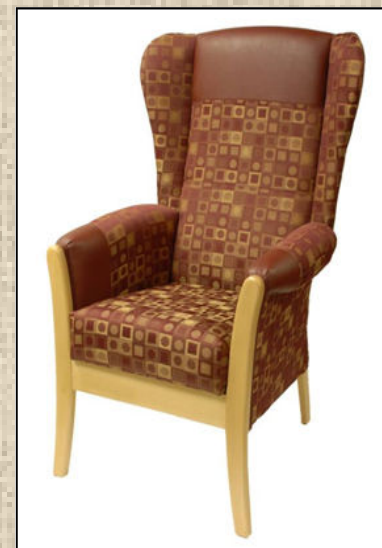

Fabrics We have a large range of healthcare fabrics from waterproof MRSA Stain Repellent Velour, to fantastic real leather 'look' breathable Vinyl's, all specially designed to meet the demanding needs of today's contract market. You can order fabric samples from us, or request our latest 'Soft Furnishings' brochures, which include coordinated fabrics for Curtains, Bedding and upholstery .

The cost of a chair depends on the upholstery fabric, all prices shown are in a 'band A' fabric price.

Our sales team will be pleased to give you further details.

Natural

Beech

Light Oak

Medium Walnut

Teak

Mahogany

Orders over £500 are free delivery, mainland UK excluding the Scottish Highlands. Orders below £500 are subject to a £50 charge to contribute towards carriage costs. Standard delivery is 5 to 6 weeks from receipt of order.

All prices exclude VAT