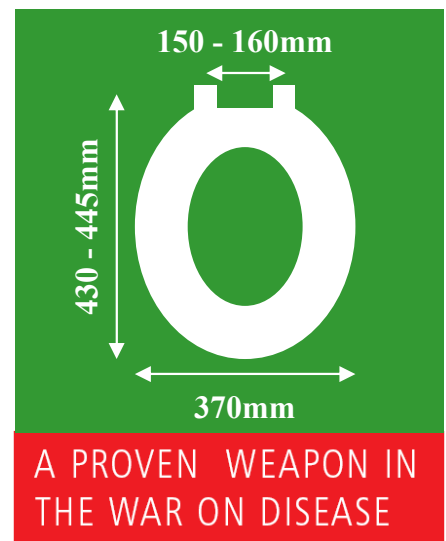

SafeTseat™

Stainless Steel adjustable brackets with Free assembly tool, for quick and easy 'Fit & Forget' installation to all standard toilet pans.

Anti Bacterial Polygiene® thermoset material uses Silver ion technology to ensure lasting protection between regular cleaning operations.

Five Year Warranty, for guaranteed durability and value.

Extra Heavy Duty - Ideal for everyone, from 20Kg to 320Kg! Perfect for wheelchair users, Care Homes, Hospitals, Hotels and Guest Houses.

Twisting & sliding problems, inherent with normal seats, are totally eliminated by the SafeTseat's adjustable 'Sidelock' Buffers, preventing falls and trapped skin and promoting a feeling of stability and security.

You can cut your maintenance costs and improve Health and Safety by fitting the unique SafeTseat.

<u>Quantity</u>	<u>Price</u>	NEW 60mm Raised Seat Cobalt Blue or White
Single Seat	£79.95	£99.95
2 - 5 Seats	£74.95	£94.95
6 - 9 Seats	£69.95	£89.95
10 - 24 Seats	£65.95	£85.95
25 - 49 Seats	£62.95	£82.95
50+ Seats	£59.95	£79.95

Carriage Free - UK Mainland

Prices Exclude VAT