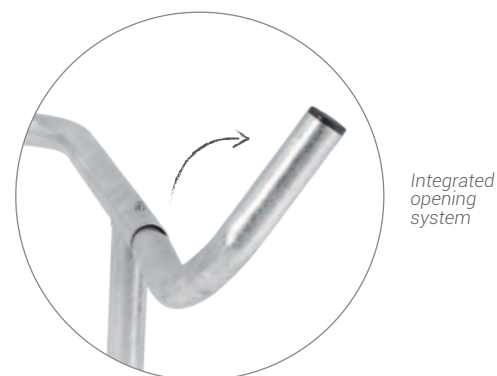

WHEELIE BIN storage

TECHNICAL SPECIFICATION

- > Internal dimensions:
 - length: 700mm
 - length: 1400 mm
- > Galvanised 50 mm tube
- > Integrated opening system, simple and intuitive usage
- > Compatible with standard wheelie bin stores

INSTALLATION

- > On base plates

PRODUCT CODE

Bin protector - length 700 x 1000 mm	208093
Bin protector - length 1400 x 1000 mm	208094

Prices including delivery
208093 £ 153.00 each

208094 £ 175.00 each
 Quantity discount available
 Prices ex Vat

DIAGRAM

FINISH

- > Galvanised

Galva