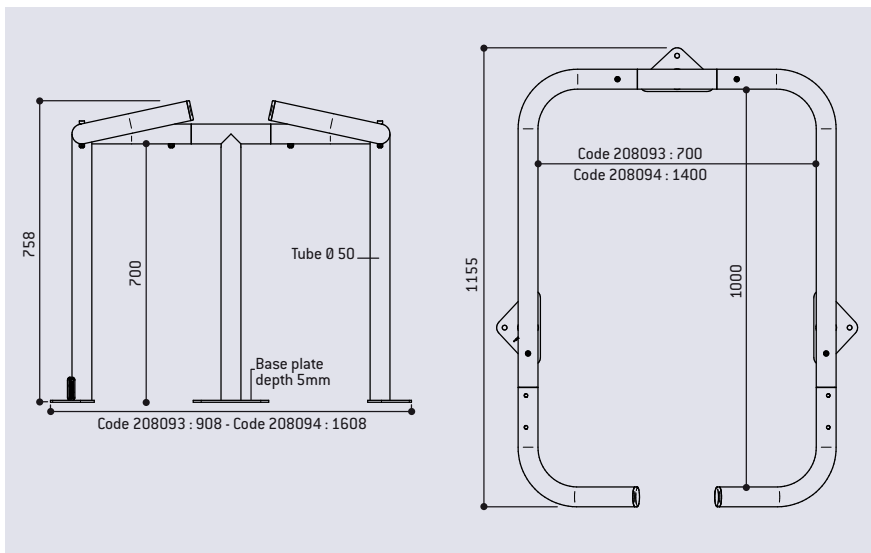

TECHNICAL SPECIFICATION

- > Internal dimensions:
  - length: 700mm
  - length: 1400 mm
- > Galvanised 50 mm tube
- > Integrated opening system, simple and intuitive usage
- > Compatible with standard wheelie bin stores

INSTALLATION

- > On base plates

PRODUCT CODE

Bin protector - length 700 x 1000 mm	208093
Bin protector - length 1400 x 1000 mm	208094

Prices including delivery
208093 £ 153.00 each

208094 £ 175.00 each
Quantity discount available
Prices ex Vat

DIAGRAM

FINISH

- > Galvanised

Galva