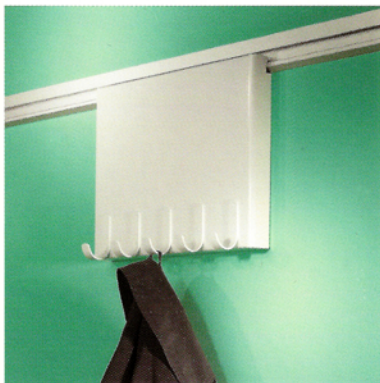

Peg panel

Literature rack

7.1

Magazine rack

Coat rack

Socket outlet panel

Light panel

Vanity panel

Blank panel

Panels in Detail

There are a range of panels available to enhance your Toprail system that are mounted in one of three ways: -

- rail-hung for mounting items at a fixed height
- hooked directly into slotted uprights
- bobbin mounted for adjustable height between slotted uprights

Other panels are available for specialist applications.

Lipped Support Panels

Lipped support panels hook directly into slotted uprights. They are manufactured from powder coated aluminium and used to support tote bins. Bins are stocked in blue or red.

30.521 Rail mounted directional light

Vanity Panels

Vanity panels are rail-hung and incorporate a vanity mirror with fixed bottom shelf.

30.371 Rail-hung vanity panel 400 x 919mm with mirror and shelf

Blank Panels