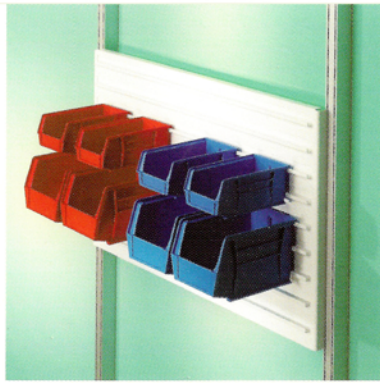

Panels

7.0

Panels, that either hook directly into the rail or slotted uprights, offer a practical working backdrop to address a range of professional requirements.

toprail 
systems limited

Lipped support panel

Peg panel

Literature rack

7.1

Magazine rack

Coat rack

Socket outlet panel

Light panel

Vanity panel

Blank panel

Panels in Detail

There are a range of panels available to enhance your Toprail system that are mounted in one of three ways: -

- rail-hung for mounting items at a fixed height
- hooked directly into slotted uprights
- bobbin mounted for adjustable height between slotted uprights

30.521 Rail mounted directional light

Vanity Panels

Vanity panels are rail-hung and incorporate a vanity mirror with fixed bottom shelf.

30.371 Rail-hung vanity panel 400 x 919mm with mirror and shelf

Blank Panels