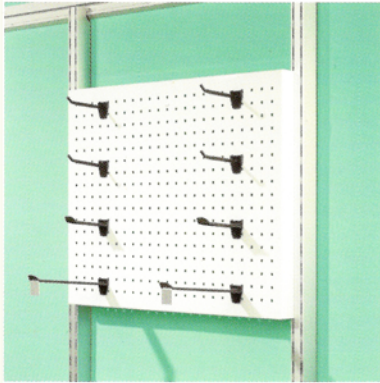

Panels

7.0

Panels, that either hook directly into the rail or slotted uprights, offer a practical working backdrop to address a range of professional requirements.

toprail 
systems limited

Lipped support panel

Peg panel

Literature rack

7.1

Magazine rack

Coat rack

Socket outlet panel

Light panel

Vanity panel

Blank panel

Panels in Detail

There are a range of panels available to enhance your Toprail system that are mounted in one of three ways: -

- rail-hung for mounting items at a fixed height
- hooked directly into slotted uprights
- bobbin mounted for adjustable height between slotted uprights

Peg Panels

Peg panels hook directly into slotted uprights and are manufactured from powder coated aluminium. They provide a flexible system for storage and general display of equipment. Peg panels support a range of polypropylene round or flat hooks that are used for storing cables, crockery, point of sale items and cleaning materials.