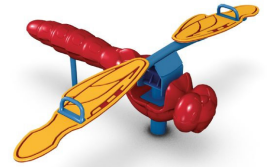

End of season clearance

We have an end of season clearance on a strictly first come first served basis, high quality items of play equipment at highly reduced prices. Don't miss out!

Zip Slide with S/S Chute
Was £3,405
NOW ONLY £2,452!

Dragon Seesaw
Was £2,135
NOW ONLY £1,602!

Climbing Trees
Large Was £1,287
NOW ONLY £927!
Small Was £1,155
NOW ONLY £832!

Beat Club Bongo's
Perfect for outdoor classrooms
and nurseries!
Was £908
NOW ONLY £655!

Vulcano Stainless Steel
As seen at Saltex 2012
Age 8-16 year olds
Was £3,385
NOW ONLY £2,500!

All items are available from stock for immediate delivery.

All prices are subject to carriage VAT

*Please call our sales team on 01934 628620 today!
Don't miss out, first come first served!*

1.5m wide embankment slide

350mm flat entry

1m run out

2.5mm Satin Grade S304 Polished Stainless Steel

Designed for a 1.5m high bank, 3.0m long @ 30°

Sale price of just £2,750!