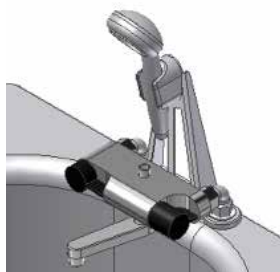

The design and clean lines make the tub is easy to clean.

TECNICAL INFORMATION

Model	Size	Item nr.
	160 x 70 cm	40-14156
	170 x 75 cm	40-14157
	180 x 80 cm	40-14158

Tecnical data:

Max. user weight load: 350 kg
 Height adjustable: 61-91 cm
 Inside depth: 40 cm
 Inside width: 57, 62 og 67 cm
 Color: White RAL 9010
 Material: Acryl, coated and stainless steel, aluminum

Ropox Bathtub incl. hand shower and mixer tap.

Accessory:

Shower bed for installation on the tub. Contact Ropox for the different variants.

Support for hand shower
V-nr. 40-14120

Bed Guard for bathtub
V-nr. 40-14186 for 160 cm
V-nr. 40-14187 for 170 cm
V-nr. 40-14188 for 180 cm