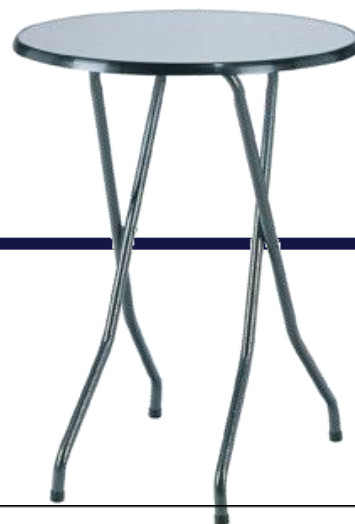

Favourite high

FRAME

- Steel frame Ø 32 x 1.2 mm
- Also available with reinforcement bar

COLOUR & DIMENSIONS

| table-top | colour frame | colour table-top | colour edge | dimensions table-top | height | weight kg |
|--------------|---------------------------|------------------|-------------|-------------------------|--------|--------------|
| Sevelit | White / silver | white | white | Ø 85 cm | 113 cm | 14 |
| Sevelit | white / silver | white | black | Ø 85 cm | 113 cm | 14 |
| Sevelit | white / silver | marble | White | Ø 85 cm | 113 cm | 14 |
| Sevelit | Hammerscale grey / silver | alu | alu | Ø 85 cm | 113 cm | 14 |
| Sevelit | Hammerscale grey | Marble | White | Ø 85 cm | 113 cm | 14 |
| Sevelit | hammerscale grey | white | Black | Ø 85 cm | 113 cm | 14 |
| Sevelit | hammerscale grey / silver | granite | Black | Ø 85 cm | 113 cm | 14 |
| Sevelit | hammerscale grey / silver | anthracite | Anthracite | Ø 85 cm | 113 cm | 14 |
| Sevelit | silver | White | white | Ø 85 cm | 113 cm | 14 |
| Werzalit | hammerscale grey / silver | At choice | At choice | Ø 80 or 80x80cm | 113 cm | 14 / 16 |
| T-Line | hammerscale grey / silver | beech | beech | Ø 80, 70x70 or 80x80 cm | 113 cm | 14 / 14 / 16 |
| natural wood | hammerscale grey / silver | deal | deal | Ø 80 | 113 cm | 14 |

TABLE-TOP

Sevelit

- Melamine-faced chipboard with a double-sided decorative synthetic covering made of melamine resins.
- Thickness: 16 mm
- UV protected, heat-resistant, scratch- and stain-resistant, cigarette-proof, weather-resistant.
- Edge: high-impact-resistant polypropylene, optimal protection around table edges, prevents moisture from entering, thickness: 32 mm