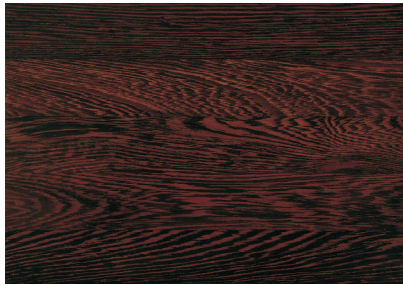

August 2009

DERAblok

Solid Wood Worktops

Three exciting new timbers have been added to our
DeraBlok collection

Wenge

European Cherry

Zebrano

Each is available in 4100x650x40mm, 3050x900x40mm, and 3050x650x40mm and an upstand 3050x100x25mm. Each top has a 40-42mm stave width, is cut square and is individually wrapped.