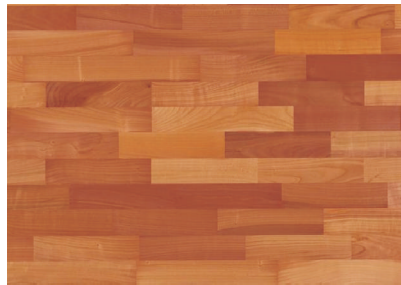

August 2009

DERAblok

Solid Wood Worktops

Three exciting new timbers have been added to our
DeraBlok collection

Wenge

European Cherry

Zebrano

Each is available in 4100x650x40mm, 3050x900x40mm, and 3050x650x40mm and an upstand 3050x100x25mm. Each top has a 40-42mm stave width, is cut square and is individually wrapped.