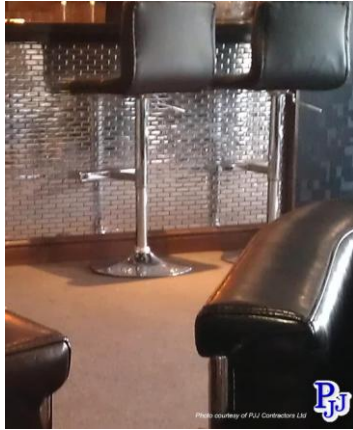

Suave Wine Bar, Westbury

Sophisticated Flooring for the Suave Wine Bar

Background

The owners of a new wine bar in Westbury, Wiltshire decided that the interior design should be both striking and a little unusual, using a material that was natural but would still create a stunning visual statement. Having carried out some extensive research into a range of paving options and possible suppliers, the owners of the new Suave Wine Bar specified their requirements for a high quality resin bound product from SureSets natural gravel range provided with professional installation.

Solution

Our specialist installers PJJ Contractors Ltd were contracted to complete the installation in Westbury.

The new InBound range was developed specifically for interior work offering a wide range of colour options to suit almost any application. Providing a floor colour that would complement the overall design theme of the wine bar, SureSet Norwegian Bronze was ultimately selected, providing a blend of warm shades of brown and bronze. To provide a completely waterproof surface, PJJ applied two final coats of colourless sealant to the finished surface. Installing a 3mm aggregate across an area of 59m² the finish had to be perfect, ensuring the surface was properly screeded and trowelled to provide a completely level finish across the whole floor.

Result

The result is stunning and the owners of the new wine bar are absolutely delighted with the colour and finish having provided a durable, elegant surface that is virtually maintenance free, which will maintain its colour throughout its entire life.