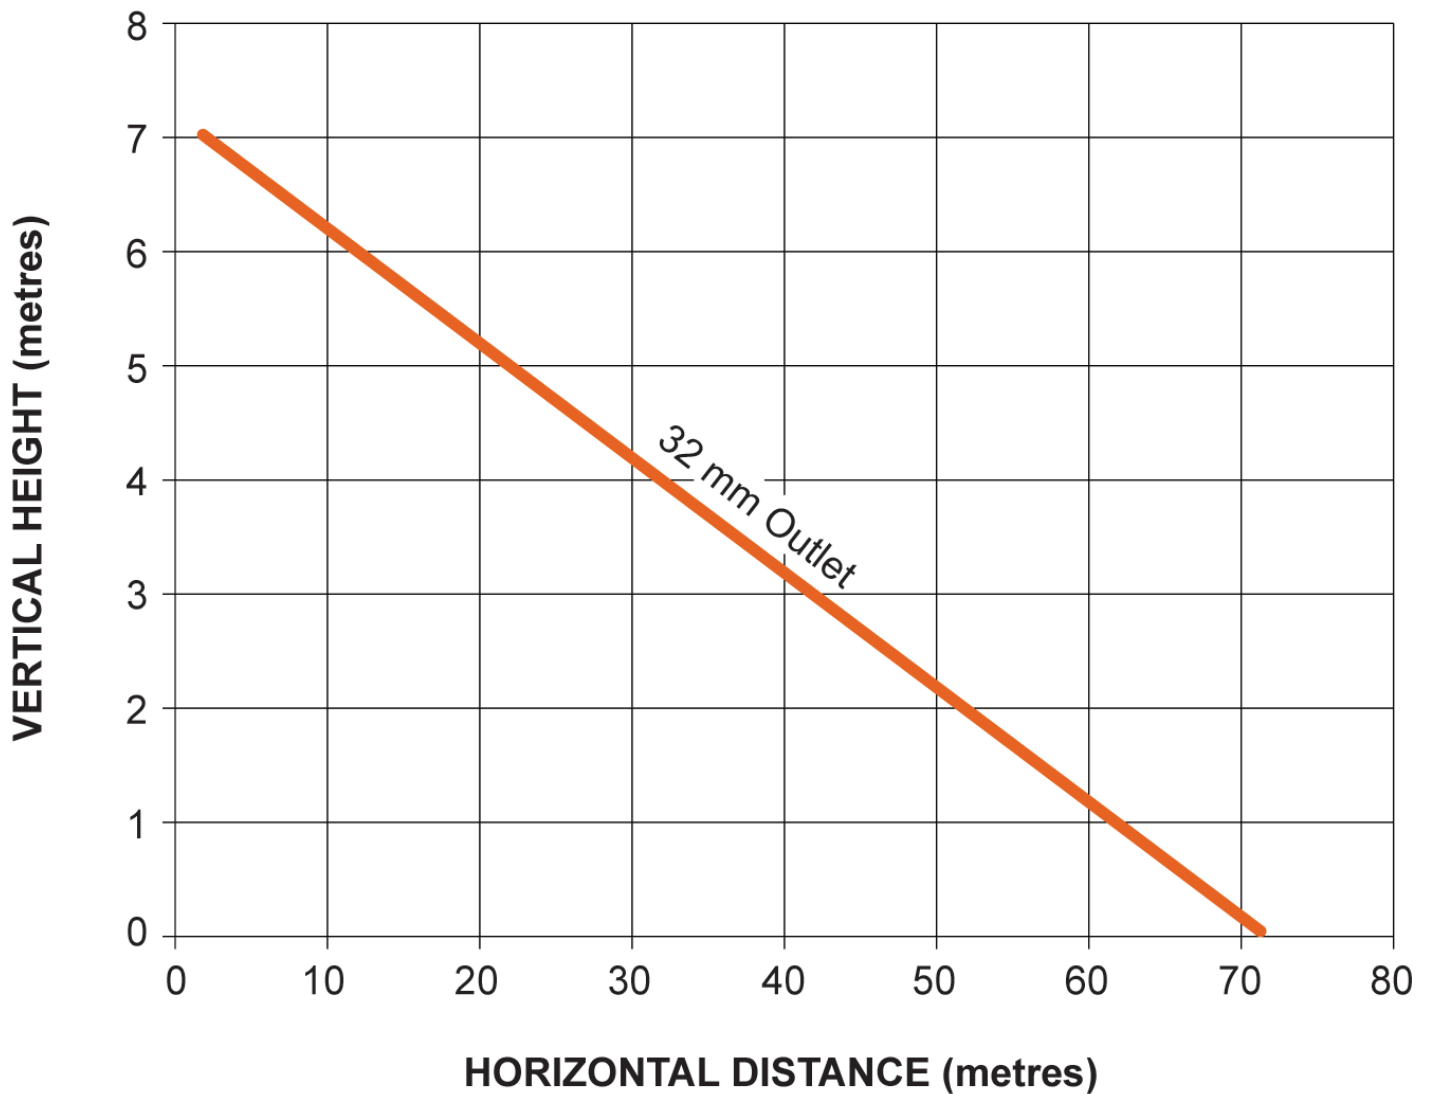

WASTEFL0

Lifting Station

(230/1/50)

Stuart Turner Ltd own the copyright within this document. The document may be printed as much as reasonable for private purposes. The document must not be modified, copied, reproduced, republished or communicated in any other way, without prior written permission from Stuart Turner Ltd, Henley-on-Thames, Oxfordshire, RG9 2AD, England.
Stuart Turner Limited reserves the right to amend specifications without notice.