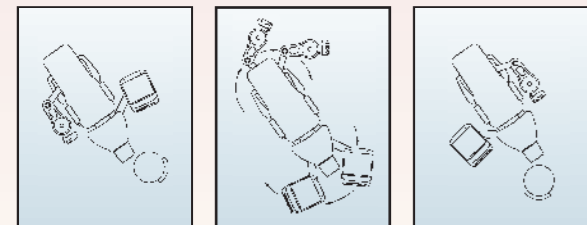

Hands free switching option

One piece ceramic top

Wide range of equipment options

AMBIDEXTROUS

Converts from RH to LH in seconds without the use of any tools

Contour II Units

Outstanding quality at an attractive price

Contour.next Units

- clean
- uncluttered
- and very clever

Optional chair mounted operating light and camera monitor bracket.

New Trionic 5 Delivery Unit with touch panel controls and dual water bottles. Suction CVS on articulating arm.

Spittoon with one piece ceramic top and dual controls.

Internal services requiring no unsightly trip hazard umbilicals, with utilities housed within chair base.

AMBIDEXTROUS

Converts from RH to LH in seconds without the use of any tools