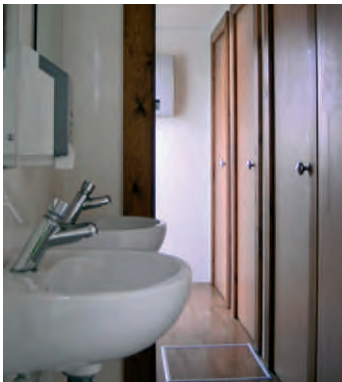

Trailer Units