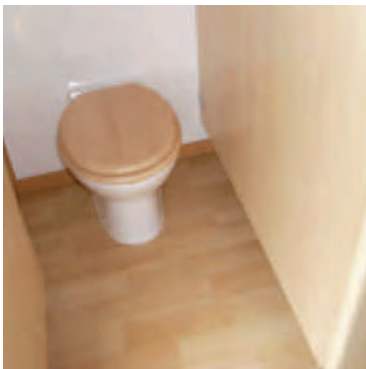

# Single and Disabled Toilet Units

**A1 Loo Hire's extensive range of single self contained, free standing toilet units offer a versatile and cost effective solution for all events from a major, national outdoor music event to a smaller regional show.**

# Trailer Units

**A1 Loo Hire offer a range of male and female trailer units, available in both self contained re-circulating flush options or mains connect. These are supplied with vanity wash basins, electric lighting and come equipped with hand towels, soap, toilet rolls and tidy bins.**