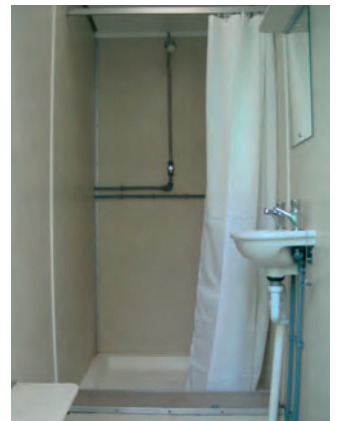

www.a1loo-hire.co.uk