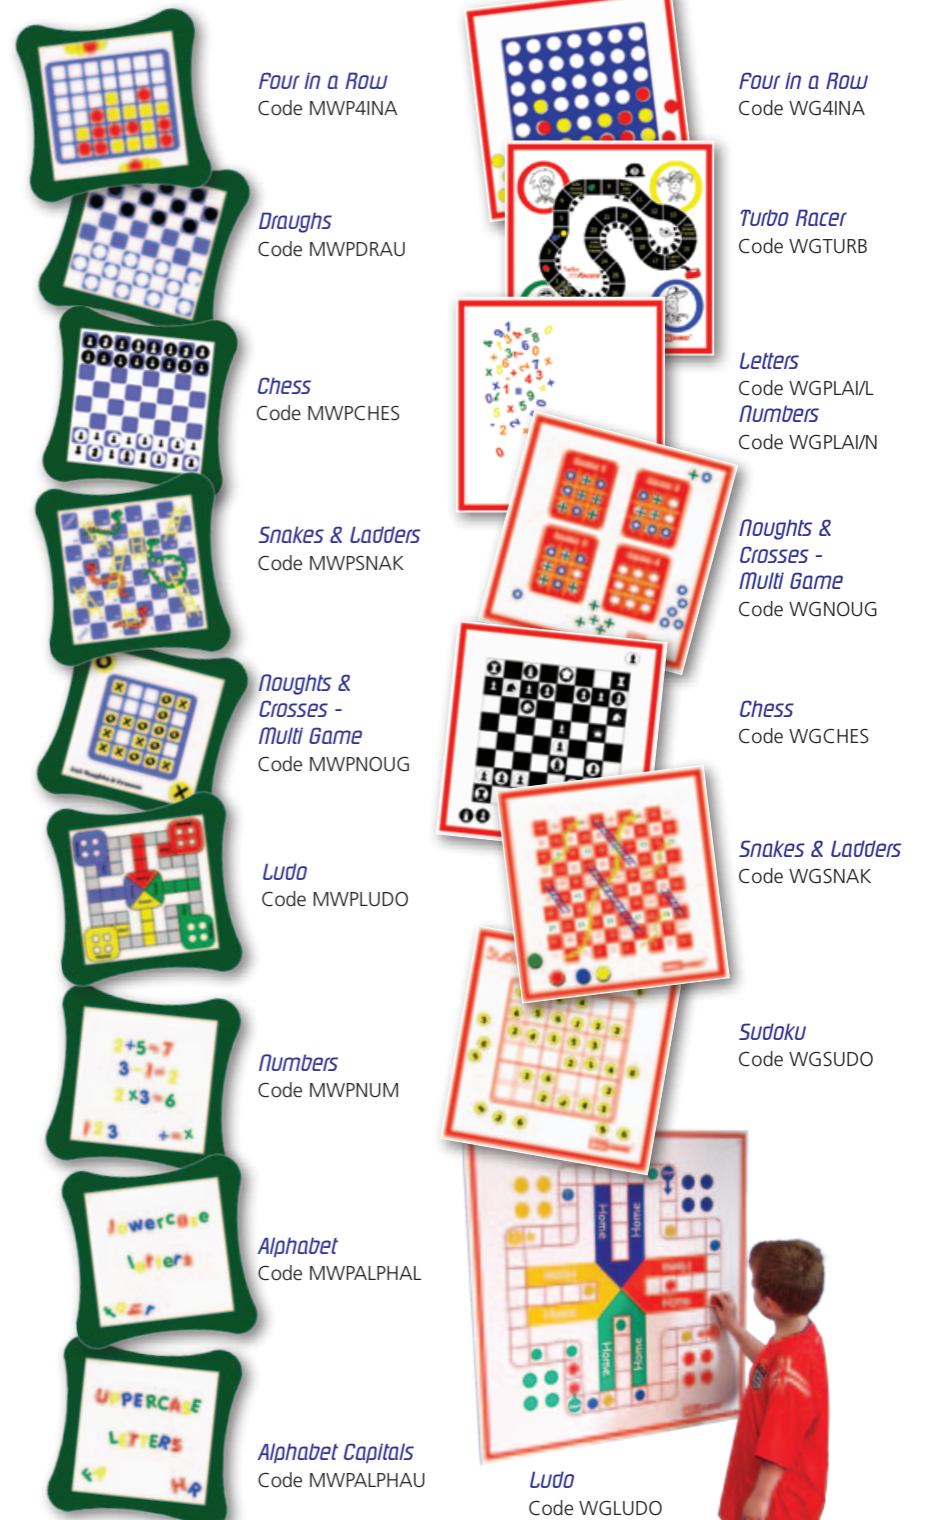

Maze
Code GBMAZE

Maze + Snakes & Ladders
Code GBMD1

Ludo + Four In a Row
Code GBMD3

Chess
Code GBCHEs

Playtown
Code GBPLAY

World Map
Code GBWORLD

Solar System
Code GBSOLAR

Wall Games

Bright, durable and magnetic, these Magplay panels and Wall Games are suitable for all ages and are quick and easy to install.

Size
59.5cm x 59.5cm

Size
90cm x 90cm

Four In a Row
Code MWP4INA

Draughts
Code MWPDRAU

WALL GAMES™

Activity Panels

Brightly coloured, durable and plenty of fun our activity panel range comprises of over 100 innovative play panels, each supplied with timber posts and fixings for installation below ground. All panels are available in standard 80cm by 59.5cm design, with the exception of the Paint station, Art Activity, Chalk Activity and Dry Wipe Art Activity panels which also come in 80cm by 120cm and 120cm by 240cm sizes. For full range of panels download our PDF brochure from the website, www.wicksteed.co.uk