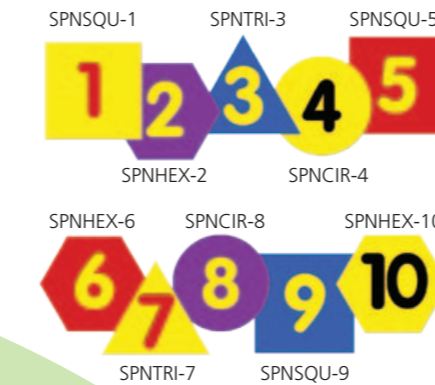

Number Panels

Maximum 450mm²

Number Panels set 1 - 10
Code SPNSET

Mirror Panels

For a full range of our Activity Panels and Wall Panels see our website - www.wicksteed.co.uk

for full range and specification visit: www.wicksteed.co.uk