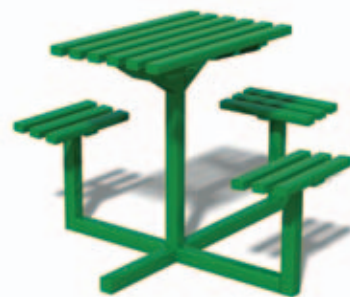

Picnic Tables

Windsor 3 Seat Timber Picnic Table

(includes wheelchair access)
Product code is 6120-193.
L 1105mm x W 1130mm x H 770mm

Windsor Timber Picnic Table

Product code 6170-007
L 1500mm x W 1130mm x H 770mm

3-Seat Windsor Metal Picnic Table

(includes wheelchair access)
Product code 6120-159
L 1130mm x W 1175mm x H 750mm

Keystone Metal Picnic Table

(includes wheelchair access)
Product code 6120-179
L 1500mm x W 1530mm x H 790mm

Windsor Metal Picnic Table

Product code 6120-158
L 1510mm x W 1175mm x H 750mm

Annick Picnic Table

Product code 6120-148
L 2000mm x W 1490mm x H 750mm

Play Table

Age Range 2 to 8 years
Product code 6120-072
Dia 1350mm x H 520mm