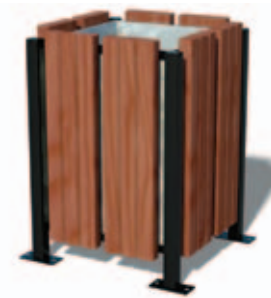

Annick Tall Litter Bin

Product code 6120-150
464mm x 740mm