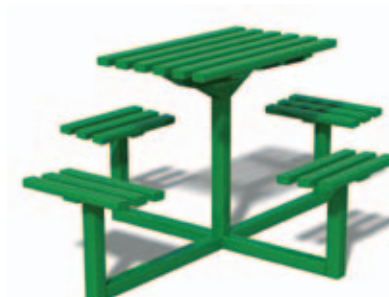

Keystone Metal Picnic Table

(includes wheelchair access)
Product code 6120-179
L 1500mm x W 1530mm x H 790mm