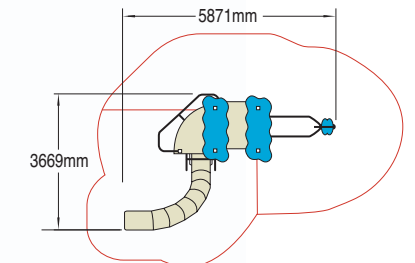

Wet Pour Safety Surfacing  
3.0m FFH: 25m<sup>2</sup> x 140mm  
2.2m FFH: 30m<sup>2</sup> x 90mm

Heights

Heights

**X-Zone**

Product code 670-XZON

**15** Play Features

- High 2-level Zone Tower with Roofs
- Square Chill-Out Platform
- Quadrant Chill-Out Platform
- Bannister Slide
- Mega Twister
- Scaling Wall with Climb-Thru' Opening
- High Wacky Metal Climber
- Wacky High Barrier
- X Scaling Wall
- Monsta Net
- Funky Single Chain Climber
- Two Corner Steps
- Two Hanging Bars

Product code 670-MICR

**11** Play Features

- Low 2-level Zone Tower with Roofs
- Square Chill-Out Platform
- Quadrant Chill-Out Platform
- Curved Slide
- Funky Single Chain Climber
- Low Wacky Metal Climber
- Wacky Low Barrier
- Climbing Barrier with Footholds
- Micro Scaling Wall
- Micro Twister
- Seat Bar

Wet Pour Safety Surfacing  
2.4m FFH: 24m<sup>2</sup> x 90mm  
1.7m FFH: 19m<sup>2</sup> x 60mm

Heights

Wet Pour Safety Surfacing  
3.0m FFH: 35m<sup>2</sup> x 140mm  
2.2m FFH: 14m<sup>2</sup> x 60mm