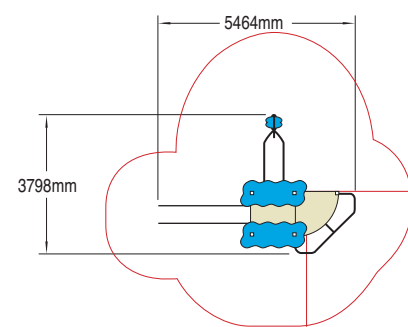

Product code 670-MICR

**11** Play Features

- Low 2-level Zone Tower with Roofs
- Square Chill-Out Platform
- Quadrant Chill-Out Platform
- Curved Slide
- Funky Single Chain Climber
- Low Wacky Metal Climber
- Wacky Low Barrier
- Climbing Barrier with Footholds
- Micro Scaling Wall
- Micro Twister
- Seat Bar

Wet Pour Safety Surfacing  
2.4m FFH: 24m<sup>2</sup> x 90mm  
1.7m FFH: 19m<sup>2</sup> x 60mm

Heights

Wet Pour Safety Surfacing  
3.0m FFH: 35m<sup>2</sup> x 140mm  
2.2m FFH: 14m<sup>2</sup> x 60mm