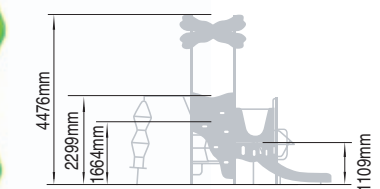

Product code 670-MICR

**11** Play Features

- Low 2-level Zone Tower with Roofs
- Square Chill-Out Platform
- Quadrant Chill-Out Platform
- Curved Slide
- Funky Single Chain Climber
- Low Wacky Metal Climber
- Wacky Low Barrier
- Climbing Barrier with Footholds
- Micro Scaling Wall
- Micro Twister
- Seat Bar

Wet Pour Safety Surfacing  
2.4m FFH: 24m<sup>2</sup> x 90mm  
1.7m FFH: 19m<sup>2</sup> x 60mm

Heights

Wet Pour Safety Surfacing  
3.0m FFH: 35m<sup>2</sup> x 140mm  
2.2m FFH: 14m<sup>2</sup> x 60mm