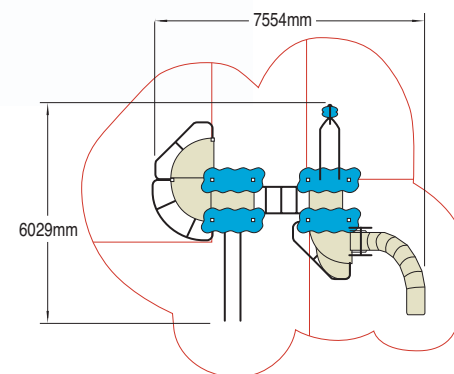

Deck heights: 1110mm, 1665mm and 2300mm

The designs show three alternative panel graphics. Your choice should be specified when ordering any of the Monsta range. Alternatively we can design any Monsta unit to a theme of your choice.

#### Heights

Wet Pour Safety Surfacing  
3.0m FFH: 21m<sup>2</sup> x 140mm  
2.2m FFH: 57m<sup>2</sup> x 80mm

## Monsta-Zones Modular Play System

Heights

**Ultra-Zone**

Product code 670-ULTR

**24** Play Features

- High 3-level Zone Tower with Roofs
- Low 2-level Zone Tower with Roofs
- Three Quadrant Chill-Out Platforms
- Two Square Chill-Out Platforms
- Scaling Wall with Climb-Thru' Opening
- Monsta Scoop Link
- Bannister Slide
- Funky Double Chain Climber
- Two Low Wacky Metal Climbers
- Two Wacky Low Barriers
- Two Seat Bars
- Scaling Wall with Barrier
- Micro Twister
- Curved Slide
- Funky Single Chain Climber
- Climbing Barrier with Footholds
- Monsta Net
- Hanging Bar

Wet Pour Safety Surfacing  
3.0m FFH: 9m<sup>2</sup> x 140mm  
2.2m FFH: 46m<sup>2</sup> x 90mm  
1.7m FFH: 18m<sup>2</sup> x 70mm

**Maxx-Zone**

Product code 670-MAXX

**17** Play Features

- High 3-level Zone Tower with Roofs
- Square Chill-Out Platform
- Two Quadrant Chill-Out Platforms
- Funky Double Chain Climber
- Low Wacky Metal Climber
- Wacky Low Barrier
- Scaling Wall with Barrier
- Mega Twister
- Bannister Slide
- Scaling Wall with Climb-Thru' Opening
- Seat Bar
- Monsta Net
- Two Corner Steps
- Two Hanging Bars