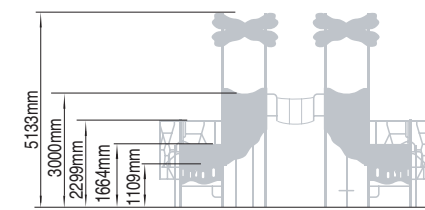

Deck heights: 1110mm, 1665mm and 2300mm

The designs show three alternative panel graphics. Your choice should be specified when ordering any of the Monsta range. Alternatively we can design any Monsta unit to a theme of your choice.

#### Heights

Wet Pour Safety Surfacing  
3.0m FFH: 21m<sup>2</sup> x 140mm  
2.2m FFH: 57m<sup>2</sup> x 80mm