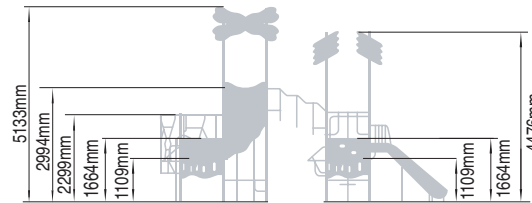

Ultra-Zone

Product code 670-ULTR

24 Play Features

- High 3-level Zone Tower with Roofs
- Low 2-level Zone Tower with Roofs
- Three Quadrant Chill-Out Platforms
- Two Square Chill-Out Platforms
- Scaling Wall with Climb-Thru' Opening
- Monsta Scoop Link
- Bannister Slide
- Funky Double Chain Climber
- Two Low Wacky Metal Climbers
- Two Wacky Low Barriers
- Two Seat Bars
- Scaling Wall with Barrier
- Micro Twister
- Curved Slide
- Funky Single Chain Climber
- Climbing Barrier with Footholds
- Monsta Net
- Hanging Bar

Wet Pour Safety Surfacing
3.0m FFH: 9m² x 140mm
2.2m FFH: 46m² x 90mm
1.7m FFH: 18m² x 70mm

Maxx-Zone

Product code 670-MAXX

17 Play Features

- High 3-level Zone Tower with Roofs
- Square Chill-Out Platform
- Two Quadrant Chill-Out Platforms
- Funky Double Chain Climber
- Low Wacky Metal Climber
- Wacky Low Barrier
- Scaling Wall with Barrier
- Mega Twister
- Bannister Slide
- Scaling Wall with Climb-Thru' Opening
- Seat Bar
- Monsta Net
- Two Corner Steps
- Two Hanging Bars

Wet Pour Safety Surfacing
3.0m FFH: 25m² x 140mm
2.2m FFH: 30m² x 90mm