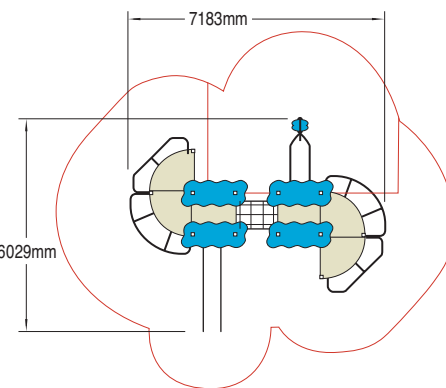

Deck heights: 1110mm, 1665mm and 2300mm

The designs show three alternative panel graphics. Your choice should be specified when ordering any of the Monsta range. Alternatively we can design any Monsta unit to a theme of your choice.

#### Heights

Wet Pour Safety Surfacing  
3.0m FFH: 21m<sup>2</sup> x 140mm  
2.2m FFH: 57m<sup>2</sup> x 80mm