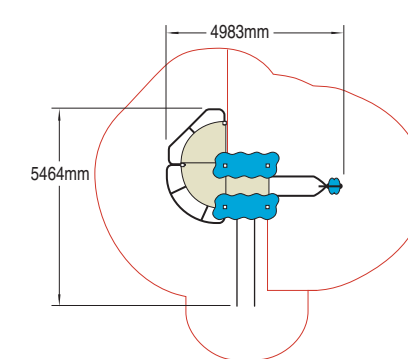

Deck heights: 1110mm, 1665mm and 2300mm

The designs show three alternative panel graphics. Your choice should be specified when ordering any of the Monsta range. Alternatively we can design any Monsta unit to a theme of your choice.

#### Heights

Wet Pour Safety Surfacing  
3.0m FFH: 21m<sup>2</sup> x 140mm  
2.2m FFH: 57m<sup>2</sup> x 80mm

Wet Pour Safety Surfacing  
3.0m FFH: 9m<sup>2</sup> x 140mm  
2.2m FFH: 46m<sup>2</sup> x 90mm  
1.7m FFH: 18m<sup>2</sup> x 70mm

**Maxx-Zone**

Product code 670-MAXX

**17** Play Features

- High 3-level Zone Tower with Roofs
- Square Chill-Out Platform
- Two Quadrant Chill-Out Platforms
- Funky Double Chain Climber
- Low Wacky Metal Climber
- Wacky Low Barrier
- Scaling Wall with Barrier
- Mega Twister
- Bannister Slide
- Scaling Wall with Climb-Thru' Opening
- Seat Bar
- Monsta Net
- Two Corner Steps
- Two Hanging Bars