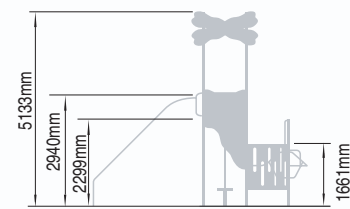

Heights

X-Zone

Product code 670-XZON

15 Play Features

- High 2-level Zone Tower with Roofs
- Square Chill-Out Platform
- Quadrant Chill-Out Platform
- Bannister Slide
- Mega Twister
- Scaling Wall with Climb-Thru' Opening
- High Wacky Metal Climber
- Wacky High Barrier
- X Scaling Wall
- Monsta Net
- Funky Single Chain Climber
- Two Corner Steps
- Two Hanging Bars

The designs show three alternative panel graphics. Your choice should be specified when ordering any of the Monsta range. Alternatively we can design any Monsta unit to a theme of your choice.

Micro-Zone

Product code 670-MICR

11 Play Features

- Low 2-level Zone Tower with Roofs
- Square Chill-Out Platform
- Quadrant Chill-Out Platform
- Curved Slide
- Funky Single Chain Climber
- Low Wacky Metal Climber
- Wacky Low Barrier
- Climbing Barrier with Footholds
- Micro Scaling Wall
- Micro Twister
- Seat Bar

Wet Pour Safety Surfacing
2.4m FFH: 24m² x 90mm
1.7m FFH: 19m² x 60mm

Wet Pour Safety Surfacing
3.0m FFH: 35m² x 140mm
2.2m FFH: 14m² x 60mm