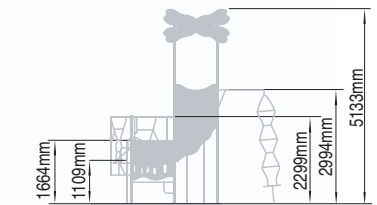

Deck heights: 1110mm, 1665mm and 2300mm

The designs show three alternative panel graphics. Your choice should be specified when ordering any of the Monsta range. Alternatively we can design any Monsta unit to a theme of your choice.

#### Heights

Wet Pour Safety Surfacing  
3.0m FFH: 21m<sup>2</sup> x 140mm  
2.2m FFH: 57m<sup>2</sup> x 80mm

Wet Pour Safety Surfacing  
3.0m FFH: 9m<sup>2</sup> x 140mm  
2.2m FFH: 46m<sup>2</sup> x 90mm  
1.7m FFH: 18m<sup>2</sup> x 70mm

**Maxx-Zone**

Product code 670-MAXX

**17** Play Features

- High 3-level Zone Tower with Roofs
- Square Chill-Out Platform
- Two Quadrant Chill-Out Platforms
- Funky Double Chain Climber
- Low Wacky Metal Climber
- Wacky Low Barrier
- Scaling Wall with Barrier
- Mega Twister
- Bannister Slide
- Scaling Wall with Climb-Thru' Opening
- Seat Bar
- Monsta Net
- Two Corner Steps
- Two Hanging Bars

Wet Pour Safety Surfacing  
3.0m FFH: 25m<sup>2</sup> x 140mm  
2.2m FFH: 30m<sup>2</sup> x 90mm

Heights

Heights

**X-Zone**

Product code 670-XZON

**15** Play Features

- High 2-level Zone Tower with Roofs
- Square Chill-Out Platform
- Quadrant Chill-Out Platform
- Bannister Slide
- Mega Twister
- Scaling Wall with Climb-Thru' Opening
- High Wacky Metal Climber
- Wacky High Barrier
- X Scaling Wall
- Monsta Net
- Funky Single Chain Climber
- Two Corner Steps
- Two Hanging Bars