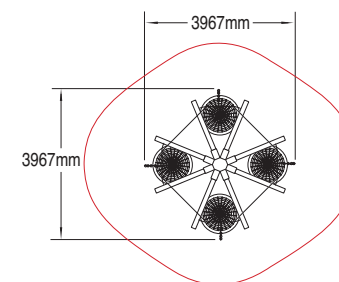

Wet Pour Safety Surfacing
2.1m FFH: 27m² x 80mm

Netscapes

Buccaneer Towers
6m High

Product code NET-BUCC

Four pirate lookout platforms create the focus for the myriad of connecting rope towers, ladders, swinging loops and single rope climbers. At a height of 6m, a fantastic scaling challenge for the most agile of children and young adults.

Wet Pour Safety Surfacing
2.8m FFH: 59m² x 120mm
2.0m FFH: 37m² x 70mm

Blackbeard's Ladder
5.3m High

Product code NET-BLAC

Wet Pour Safety Surfacing
3.0m FFH: 39m² x 140mm

Admiral's Lookout
5.1m High

Product code NET-ADMI

A lower version of the Buccaneer Towers, but still an exhilarating challenge for the younger age range.

Wet Pour Safety Surfacing
2.0m FFH: 30m² x 70mm
1.0m FFH: 5m² x 40mm

Netscapes

Crow's Nest
5.3m High