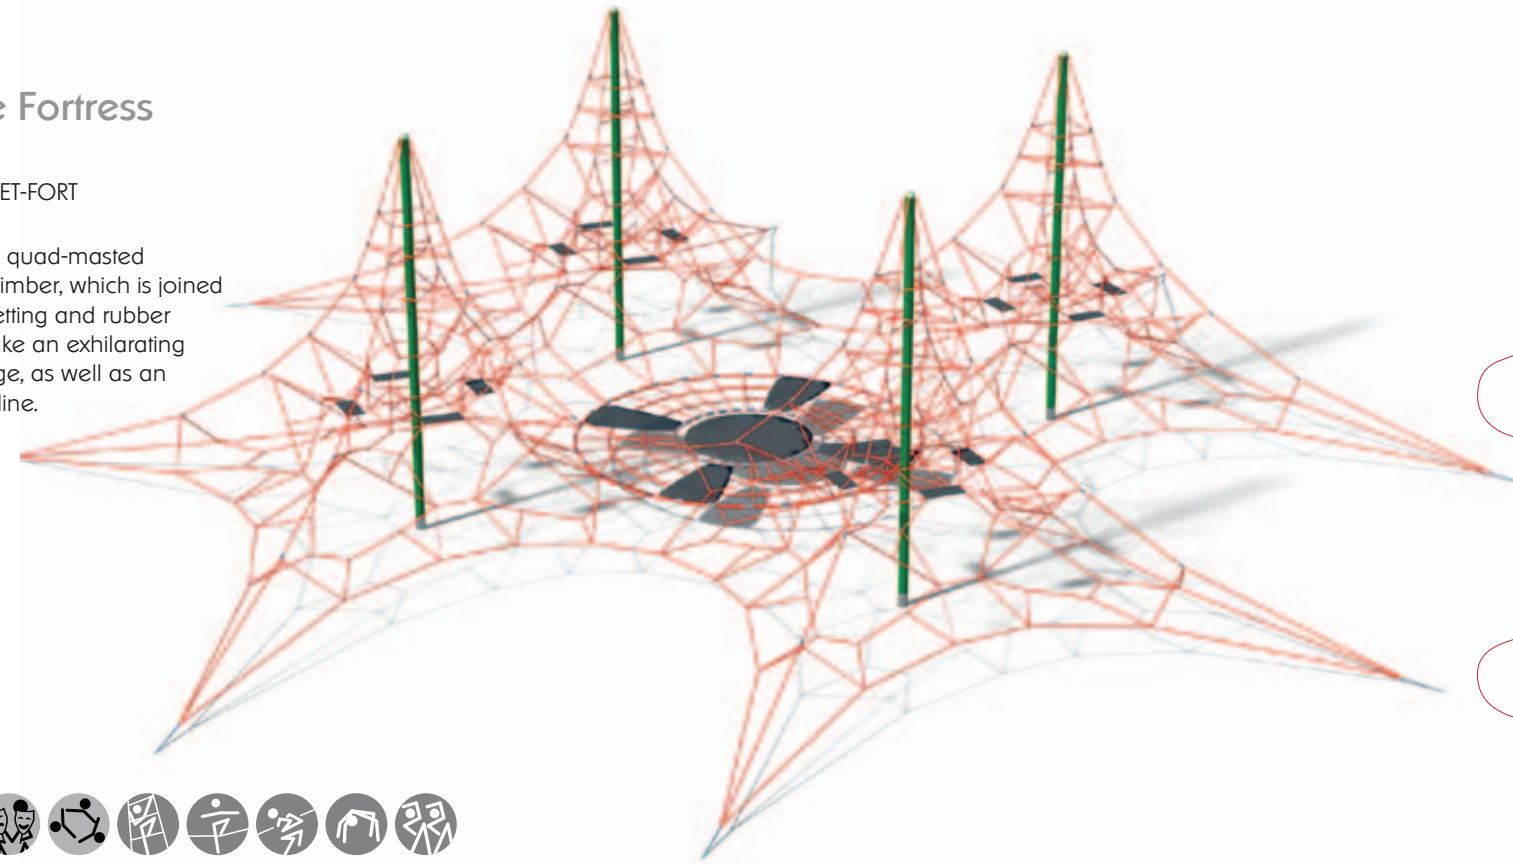

WICKSTEED
playscapes

Netscapes
Age range 4 to adult

Wicksteed - Naturally

Fantastic to look at and awe-inspiring to climb, sit in, scramble over or even bounce upon, these colourful and complex netted structures provide physical and mental challenges for everyone aged 4 to adult.

For more details on any of these products, please ask for individual brochures.

Netscape Fortress
5.7m High

Product code NET-FORT

The Fortress is a quad-masted pyramid rope climber, which is joined centrally with netting and rubber platforms to make an exhilarating scaling challenge, as well as an exciting trampoline.

Netscapes

Netscapes

Netscape Triad Mast
3.9m High
Product code NET-TRIAD

Netscape Duo Mast
3.9m High
Product code NET-DUO

Wet Pour Safety Surfacing
1.7m FFH: 139m² x 60mm

Wet Pour Safety Surfacing
1.7m FFH: 90m² x 60mm

Netscapes

Jumping Tarantula
1.2m High

Product code NET-TARA

Not just a climbing structure, the Jumping Tarantula also features a flexible central platform so youngsters can practice their trampoline skills.