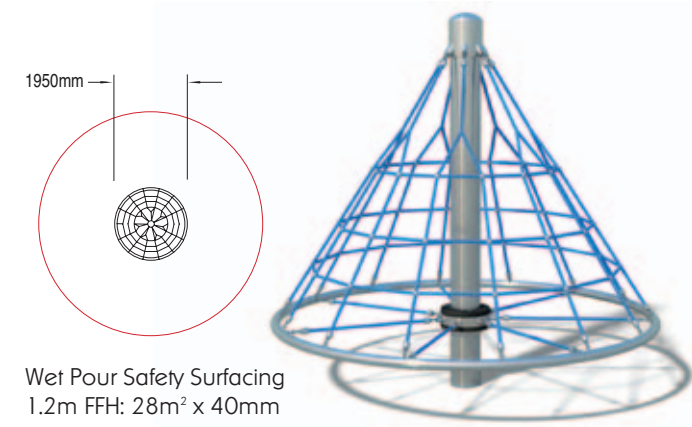

A lower version of the Buccaneer Towers, but still an exhilarating challenge for the younger age range.

Wet Pour Safety Surfacing
2.0m FFH: 30m² x 70mm
1.0m FFH: 5m² x 40mm

Netscapes

Crow's Nest
5.3m High

Product code NET-CROW

The complex rigging leading to this pirate's Crow's Nest presents a scaling challenge for the most agile of kids.

Wet Pour Safety Surfacing
3.0m FFH: 45m² x 140mm

Netscapes

Rota Web Climbers

These rotating, 3-D climbers promote a high level of co-ordination skills and physical fitness. Designed and constructed for strength, Rota Web Climbers are manufactured using steel-reinforced nylon rope. They have a structural aluminum central mast, with stainless steel tubular ring and fixings.

1.8m High

Product code ROTAWEB18

Wet Pour Safety Surfacing
1.2m FFH: 28m² x 40mm

2.4m High

Product code ROTAWEB24

Wet Pour Safety Surfacing
1.6m FFH: 30m² x 60mm

3.3m High

Product code ROTAWEB33