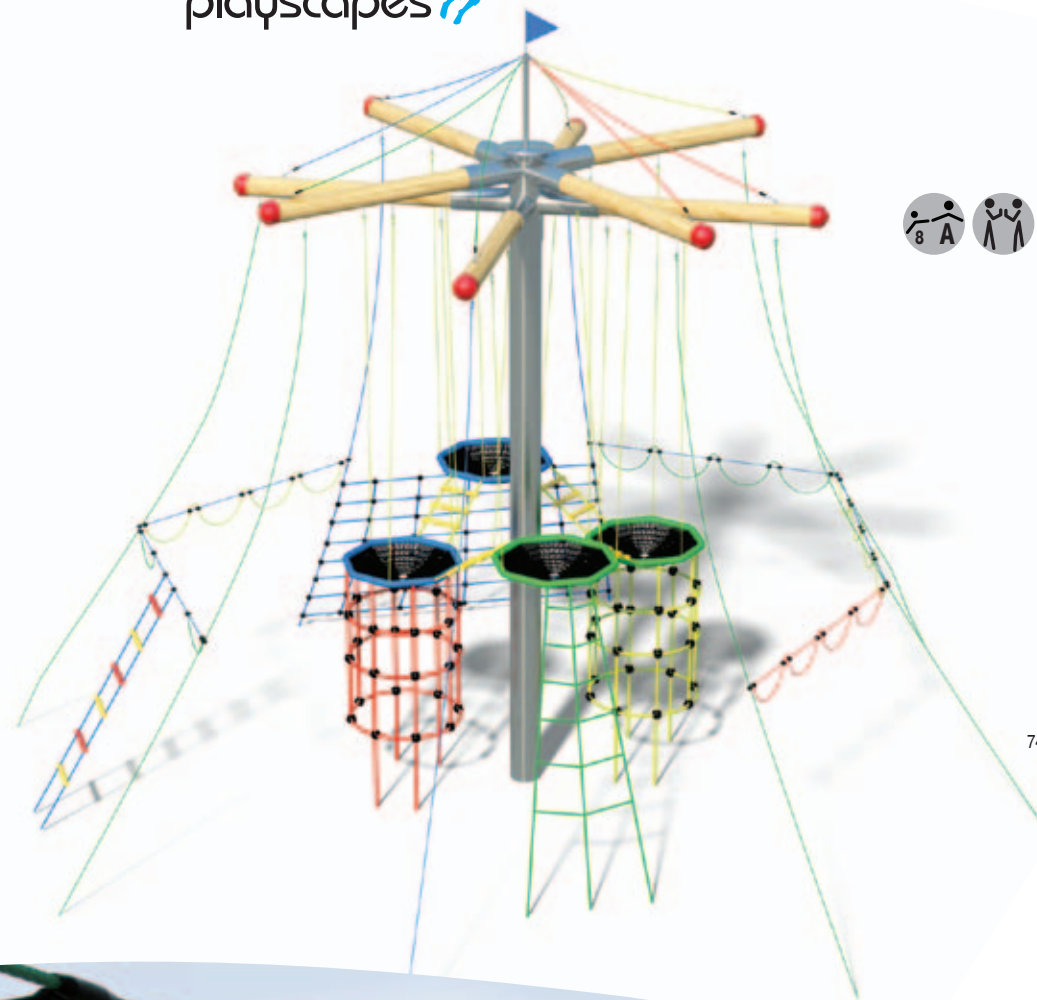

For more details on any of these products, please ask for individual brochures.

Netscape Fortress
5.7m High

Product code NET-FORT

The Fortress is a quad-masted pyramid rope climber, which is joined centrally with netting and rubber platforms to make an exhilarating scaling challenge, as well as an exciting trampoline.

Netscapes

Jumping Tarantula
1.2m High

Product code NET-TARA

Not just a climbing structure, the Jumping Tarantula also features a flexible central platform so youngsters can practice their trampoline skills.

Wet Pour Safety Surfacing
2.4m FFH: 45m² x 90mm

Mizzenmast
4.15m High

Product code NET-MIZZ

A simple and compact climbing structure, giving young children their early experiences of scaling the rigging and reaching the lookout tower.

Wet Pour Safety Surfacing
2.1m FFH: 27m² x 80mm

Netscapes

Buccaneer Towers
6m High

Product code NET-BUCC

Four pirate lookout platforms create the focus for the myriad of connecting rope towers, ladders, swinging loops and single rope climbers. At a height of 6m, a fantastic scaling challenge for the most agile of children and young adults.