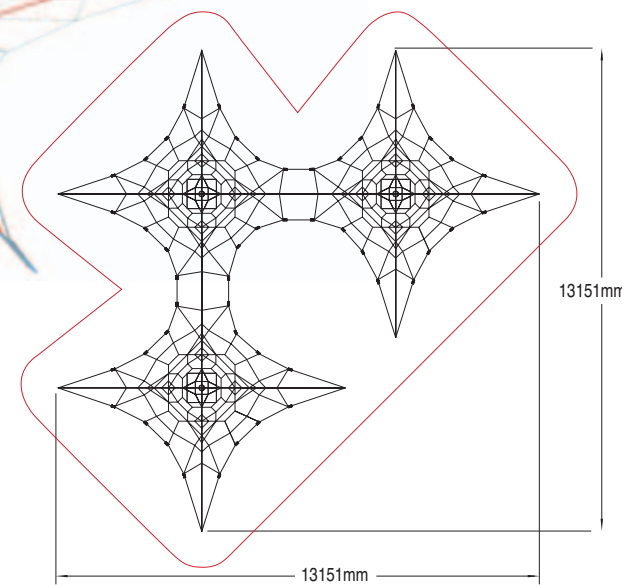

Netscapes

Netscape Triad Mast
3.9m High
Product code NET-TRIAD

Netscape Duo Mast
3.9m High
Product code NET-DUO