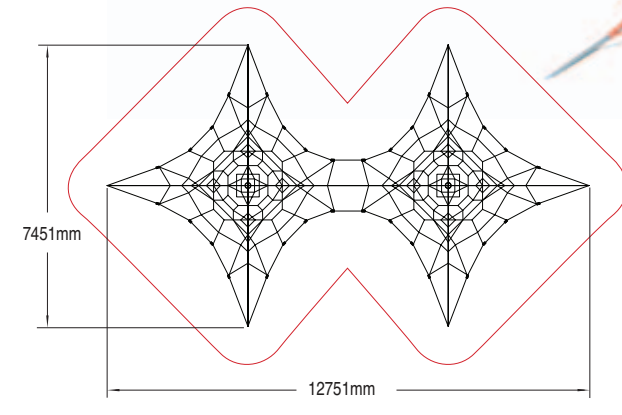

Netscapes

Netscape Triad Mast
3.9m High
Product code NET-TRIAD

Netscape Duo Mast
3.9m High
Product code NET-DUO