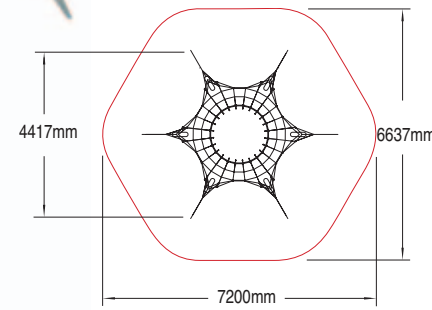

Jumping Tarantula
1.2m High

Product code NET-TARA

Not just a climbing structure, the Jumping Tarantula also features a flexible central platform so youngsters can practice their trampoline skills.

Wet Pour Safety Surfacing
1.2m FFH: 38m² x 40mm

Basket-Spinner
3.4m High

Product code NET-BASK

The exciting Basket-Spinner provides a great opportunity to combine the exhilaration of a roundabout with the thrill of a hot air balloon ride.

Wet Pour Safety Surfacing
2.4m FFH: 45m² x 90mm

Mizzenmast
4.15m High

Product code NET-MIZZ

A simple and compact climbing structure, giving young children their early experiences of scaling the rigging and reaching the lookout tower.

Wet Pour Safety Surfacing
2.1m FFH: 27m² x 80mm

Netscapes