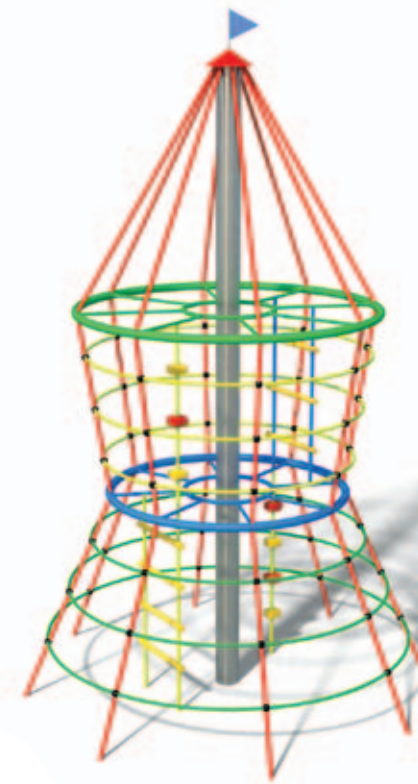

For more details on any of these products, please ask for individual brochures.

Netscape Fortress
5.7m High

Product code NET-FORT

The Fortress is a quad-masted pyramid rope climber, which is joined centrally with netting and rubber platforms to make an exhilarating scaling challenge, as well as an exciting trampoline.

Wet Pour Safety Surfacing
2.1m FFH: 27m² x 80mm

Netscapes

Buccaneer Towers
6m High

Product code NET-BUCC

Four pirate lookout platforms create the focus for the myriad of connecting rope towers, ladders, swinging loops and single rope climbers. At a height of 6m, a fantastic scaling challenge for the most agile of children and young adults.

Wet Pour Safety Surfacing
2.8m FFH: 59m² x 120mm
2.0m FFH: 37m² x 70mm

Blackbeard's Ladder
5.3m High

Product code NET-BLAC

Wet Pour Safety Surfacing
3.0m FFH: 39m² x 140mm

Admiral's Lookout
5.1m High

Product code NET-ADMI

A lower version of the Buccaneer Towers, but still an exhilarating challenge for the younger age range.

Wet Pour Safety Surfacing
2.0m FFH: 30m² x 70mm
1.0m FFH: 5m² x 40mm

Netscapes

Crow's Nest
5.3m High