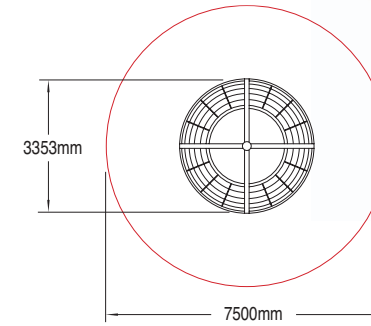

Basket-Spinner
3.4m High

Product code NET-BASK

The exciting Basket-Spinner provides a great opportunity to combine the exhilaration of a roundabout with the thrill of a hot air balloon ride.