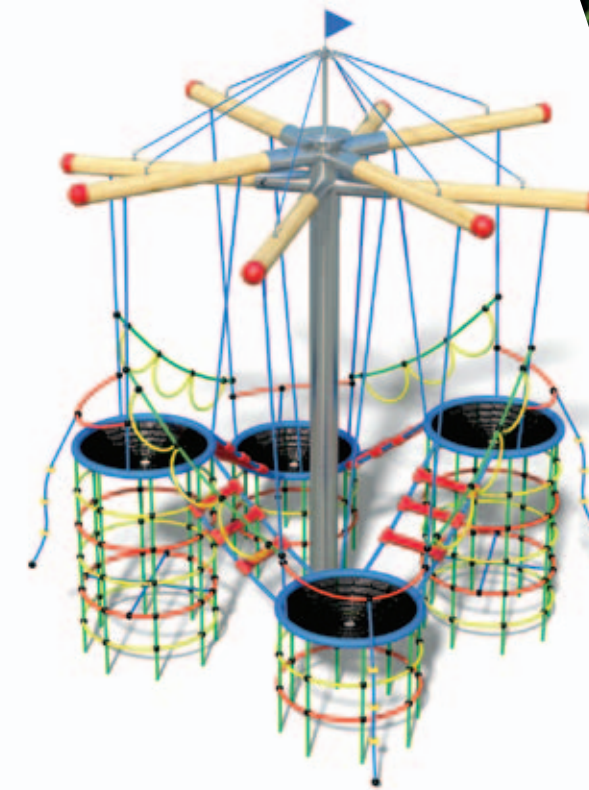

For more details on any of these products, please ask for individual brochures.

Netscape Fortress
5.7m High

Product code NET-FORT

The Fortress is a quad-masted pyramid rope climber, which is joined centrally with netting and rubber platforms to make an exhilarating scaling challenge, as well as an exciting trampoline.

Wet Pour Safety Surfacing
2.1m FFH: 27m² x 80mm

Netscapes

Buccaneer Towers
6m High

Product code NET-BUCC

Four pirate lookout platforms create the focus for the myriad of connecting rope towers, ladders, swinging loops and single rope climbers. At a height of 6m, a fantastic scaling challenge for the most agile of children and young adults.

Wet Pour Safety Surfacing
2.8m FFH: 59m² x 120mm
2.0m FFH: 37m² x 70mm

Blackbeard's Ladder
5.3m High

Product code NET-BLAC

Wet Pour Safety Surfacing
3.0m FFH: 39m² x 140mm

Admiral's Lookout
5.1m High

Product code NET-ADMI

A lower version of the Buccaneer Towers, but still an exhilarating challenge for the younger age range.

Wet Pour Safety Surfacing
2.0m FFH: 30m² x 70mm
1.0m FFH: 5m² x 40mm

Netscapes

Crow's Nest
5.3m High