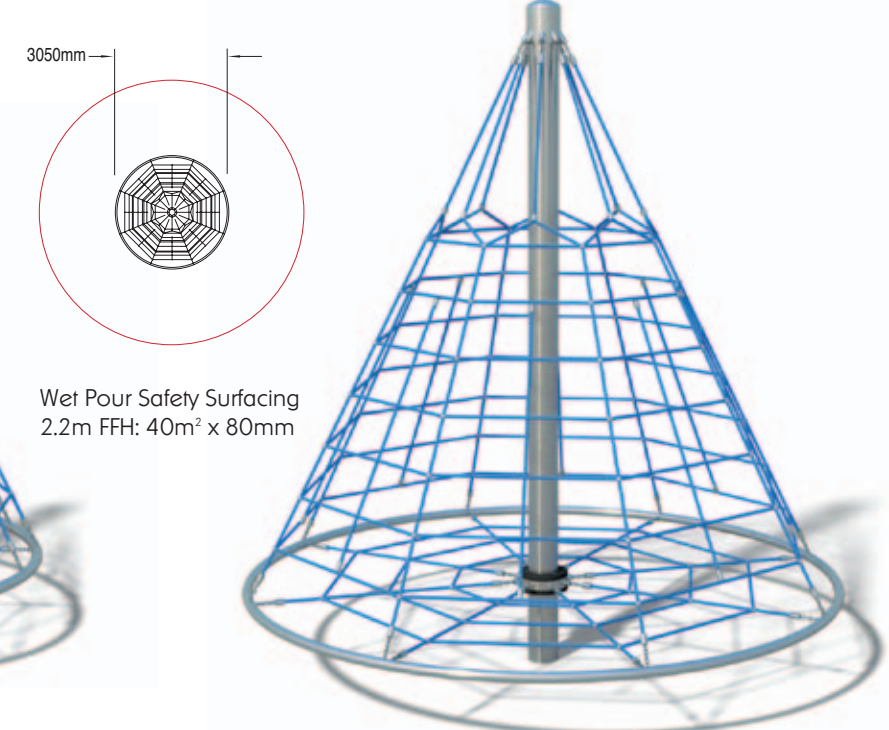

These rotating, 3-D climbers promote a high level of co-ordination skills and physical fitness. Designed and constructed for strength, Rota Web Climbers are manufactured using steel-reinforced nylon rope. They have a structural aluminum central mast, with stainless steel tubular ring and fixings.

1.8m High

Product code ROTAWEB18

Wet Pour Safety Surfacing
1.2m FFH: 28m² x 40mm

2.4m High

Product code ROTAWEB24

Wet Pour Safety Surfacing
1.6m FFH: 30m² x 60mm

3.3m High

Product code ROTAWEB33

Wet Pour Safety Surfacing
2.2m FFH: 40m² x 80mm

Netscapes

Activity Nets

These popular rope climbers, manufactured using steel-reinforced nylon rope with a stainless steel central mast, take the punishment of continuous energetic play, offering durability and long service.

2m High

Product code ACTIVITYNET12

Wet Pour Safety Surfacing
0.6m FFH: 20m² x 20mm

4m High

Product code ACTIVITYNET14

Wet Pour Safety Surfacing
0.9m FFH: 43m² x 40mm

6m High

Product code ACTIVITYNET16