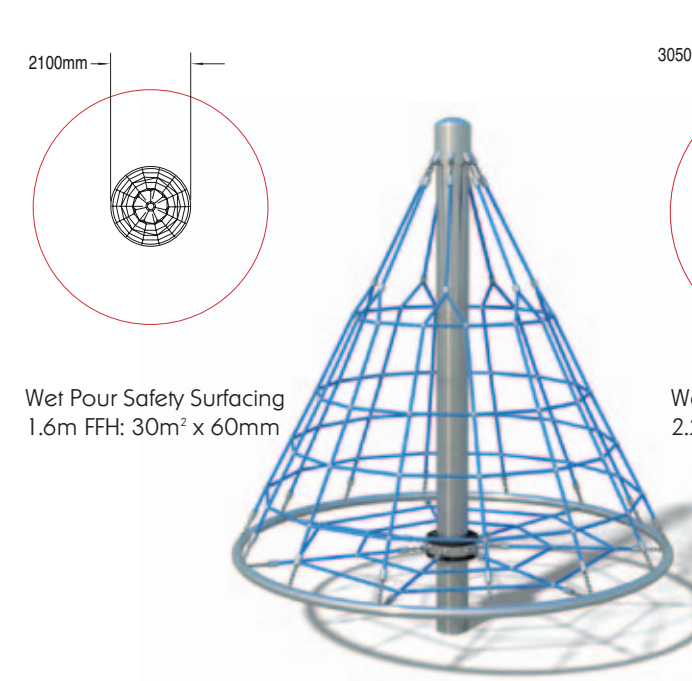

Wet Pour Safety Surfacing
2.1m FFH: 27m² x 80mm

Netscapes

Buccaneer Towers
6m High

Product code NET-BUCC

Four pirate lookout platforms create the focus for the myriad of connecting rope towers, ladders, swinging loops and single rope climbers. At a height of 6m, a fantastic scaling challenge for the most agile of children and young adults.

These rotating, 3-D climbers promote a high level of co-ordination skills and physical fitness. Designed and constructed for strength, Rota Web Climbers are manufactured using steel-reinforced nylon rope. They have a structural aluminum central mast, with stainless steel tubular ring and fixings.

1.8m High

Product code ROTAWEB18

Wet Pour Safety Surfacing
1.2m FFH: 28m² x 40mm

2.4m High

Product code ROTAWEB24

Wet Pour Safety Surfacing
1.6m FFH: 30m² x 60mm

3.3m High

Product code ROTAWEB33

Wet Pour Safety Surfacing
2.2m FFH: 40m² x 80mm

Netscapes

Activity Nets

These popular rope climbers, manufactured using steel-reinforced nylon rope with a stainless steel central mast, take the punishment of continuous energetic play, offering durability and long service.