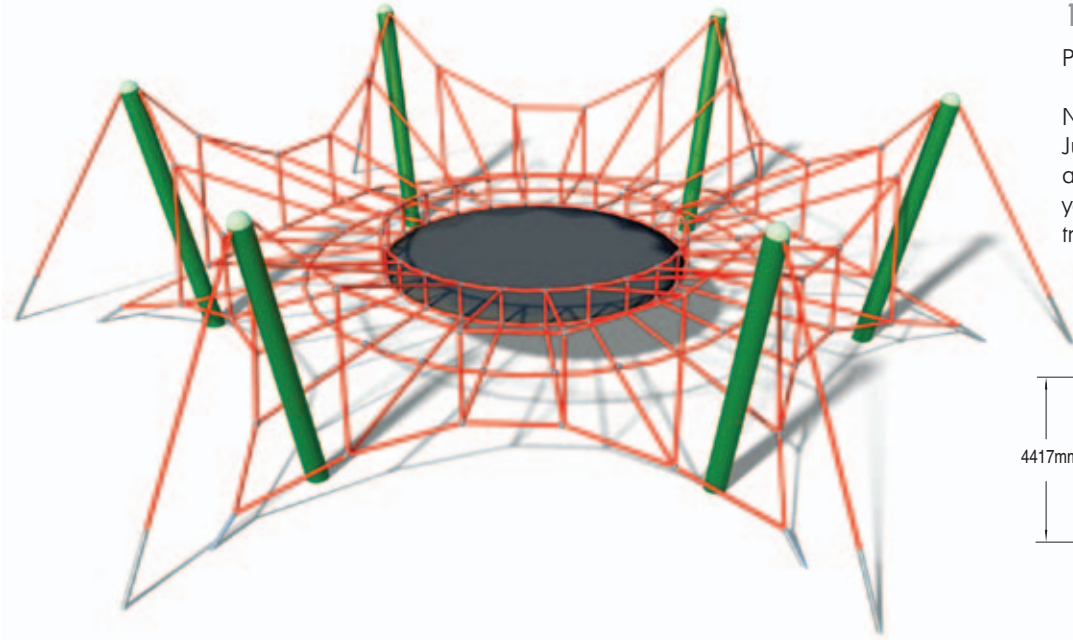

For more details on any of these products, please ask for individual brochures.

Netscape Fortress
5.7m High

Product code NET-FORT

The Fortress is a quad-masted pyramid rope climber, which is joined centrally with netting and rubber platforms to make an exhilarating scaling challenge, as well as an exciting trampoline.

Netscapes

Netscapes

Netscape Triad Mast
3.9m High
Product code NET-TRIAD

Netscape Duo Mast
3.9m High
Product code NET-DUO

Wet Pour Safety Surfacing
1.7m FFH: 139m² x 60mm

Wet Pour Safety Surfacing
1.7m FFH: 90m² x 60mm

Netscapes

Jumping Tarantula
1.2m High

Product code NET-TARA

Not just a climbing structure, the Jumping Tarantula also features a flexible central platform so youngsters can practice their trampoline skills.

Wet Pour Safety Surfacing
2.4m FFH: 45m² x 90mm

Mizzenmast
4.15m High

Product code NET-MIZZ

A simple and compact climbing structure, giving young children their early experiences of scaling the rigging and reaching the lookout tower.