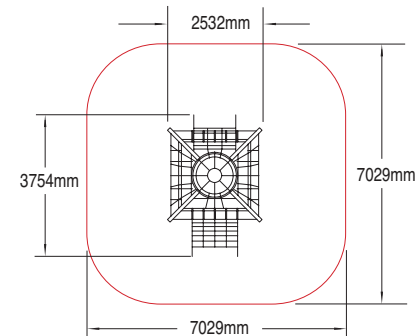

Wet Pour Safety Surfacing
2.8m FFH: 59m² x 120mm
2.0m FFH: 37m² x 70mm

Blackbeard's Ladder
5.3m High

Product code NET-BLAC

Wet Pour Safety Surfacing
3.0m FFH: 39m² x 140mm

Admiral's Lookout
5.1m High

Product code NET-ADMI

A lower version of the Buccaneer Towers, but still an exhilarating challenge for the younger age range.

Wet Pour Safety Surfacing
2.0m FFH: 30m² x 70mm
1.0m FFH: 5m² x 40mm

Netscapes

Crow's Nest
5.3m High

Product code NET-CROW

The complex rigging leading to this pirate's Crow's Nest presents a scaling challenge for the most agile of kids.

Wet Pour Safety Surfacing
3.0m FFH: 45m² x 140mm

Netscapes

Rota Web Climbers