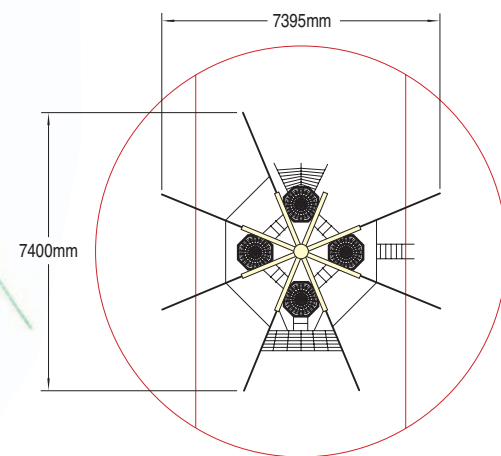

Wet Pour Safety Surfacing
2.1m FFH: 27m² x 80mm

Netscapes

Buccaneer Towers
6m High

Product code NET-BUCC

Four pirate lookout platforms create the focus for the myriad of connecting rope towers, ladders, swinging loops and single rope climbers. At a height of 6m, a fantastic scaling challenge for the most agile of children and young adults.

Wet Pour Safety Surfacing
2.8m FFH: 59m² x 120mm
2.0m FFH: 37m² x 70mm

Blackbeard's Ladder
5.3m High

Product code NET-BLAC

Wet Pour Safety Surfacing
3.0m FFH: 39m² x 140mm

Admiral's Lookout
5.1m High

Product code NET-ADMI