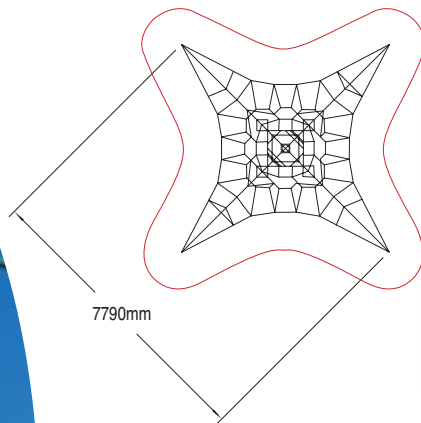

1.8m High

Product code ROTAWEB18

Wet Pour Safety Surfacing
1.2m FFH: 28m² x 40mm

2.4m High

Product code ROTAWEB24

Wet Pour Safety Surfacing
1.6m FFH: 30m² x 60mm

3.3m High

Product code ROTAWEB33

2m High

Product code ACTIVITYNET12

Wet Pour Safety Surfacing
0.6m FFH: 20m² x 20mm

4m High

Product code ACTIVITYNET14

Wet Pour Safety Surfacing
0.9m FFH: 43m² x 40mm

6m High

Product code ACTIVITYNET16

Wet Pour Safety Surfacing
1.3m FFH: 89m² x 50mm