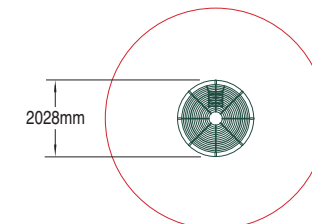

Wet Pour Safety Surfacing
1.2m FFH: 38m² x 40mm

Basket-Spinner
3.4m High

Product code NET-BASK

The exciting Basket-Spinner provides a great opportunity to combine the exhilaration of a roundabout with the thrill of a hot air balloon ride.

Wet Pour Safety Surfacing
2.4m FFH: 45m² x 90mm

Mizzenmast
4.15m High

Product code NET-MIZZ

A simple and compact climbing structure, giving young children their early experiences of scaling the rigging and reaching the lookout tower.