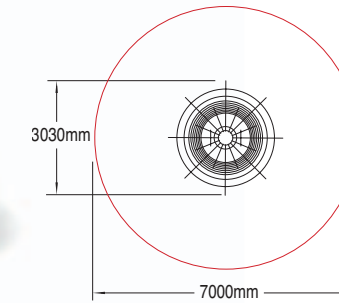

Wet Pour Safety Surfacing
2.1m FFH: 27m² x 80mm

Netscapes

Buccaneer Towers
6m High

Product code NET-BUCC

Four pirate lookout platforms create the focus for the myriad of connecting rope towers, ladders, swinging loops and single rope climbers. At a height of 6m, a fantastic scaling challenge for the most agile of children and young adults.

Wet Pour Safety Surfacing
2.8m FFH: 59m² x 120mm
2.0m FFH: 37m² x 70mm

Blackbeard's Ladder
5.3m High

Product code NET-BLAC

Wet Pour Safety Surfacing
3.0m FFH: 39m² x 140mm

Admiral's Lookout
5.1m High

Product code NET-ADMI