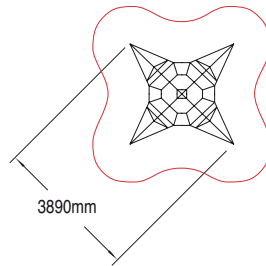

1.8m High

Product code ROTAWEB18

Wet Pour Safety Surfacing
1.2m FFH: 28m² x 40mm

2.4m High

Product code ROTAWEB24

Wet Pour Safety Surfacing
1.6m FFH: 30m² x 60mm

3.3m High

Product code ROTAWEB33

2m High

Product code ACTIVITYNET12

Wet Pour Safety Surfacing
0.6m FFH: 20m² x 20mm

4m High

Product code ACTIVITYNET14

Wet Pour Safety Surfacing
0.9m FFH: 43m² x 40mm

6m High

Product code ACTIVITYNET16