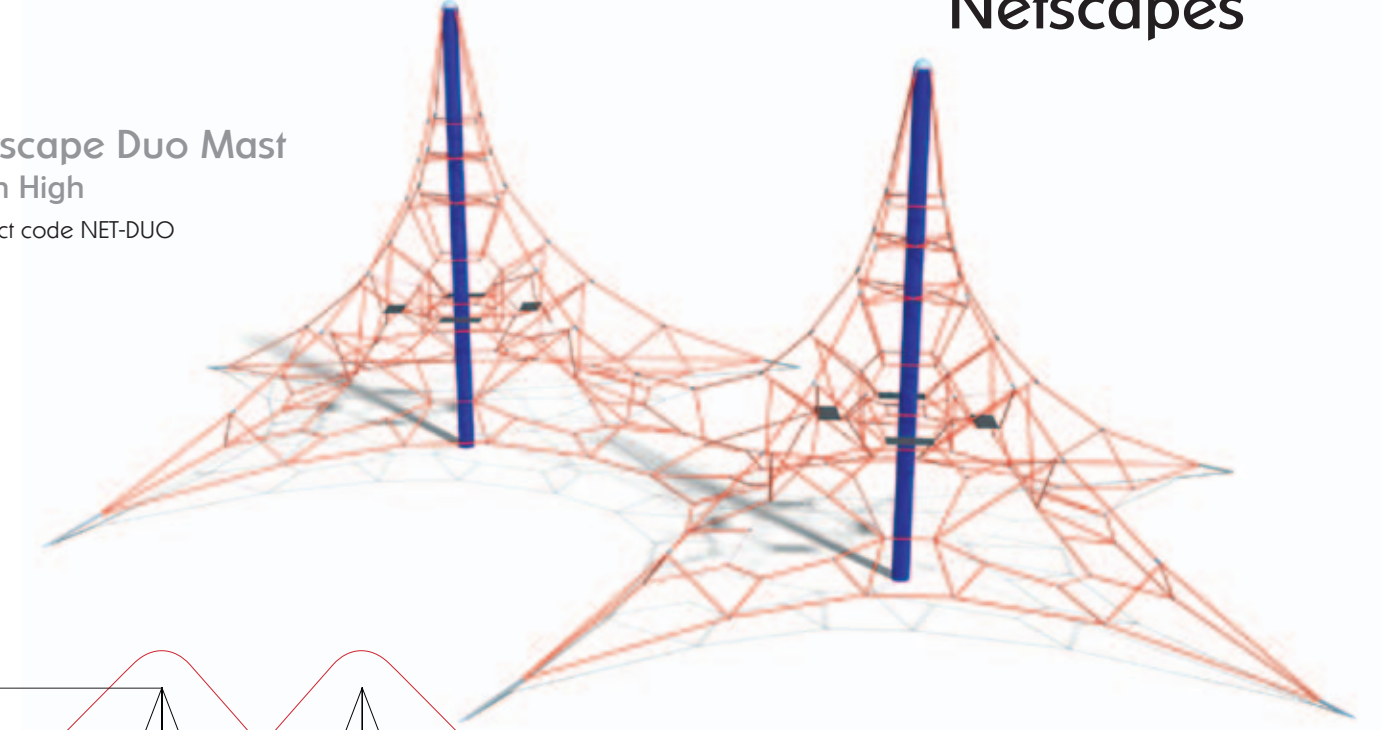

Netscapes

Netscape Duo Mast
3.9m High
Product code NET-DUO