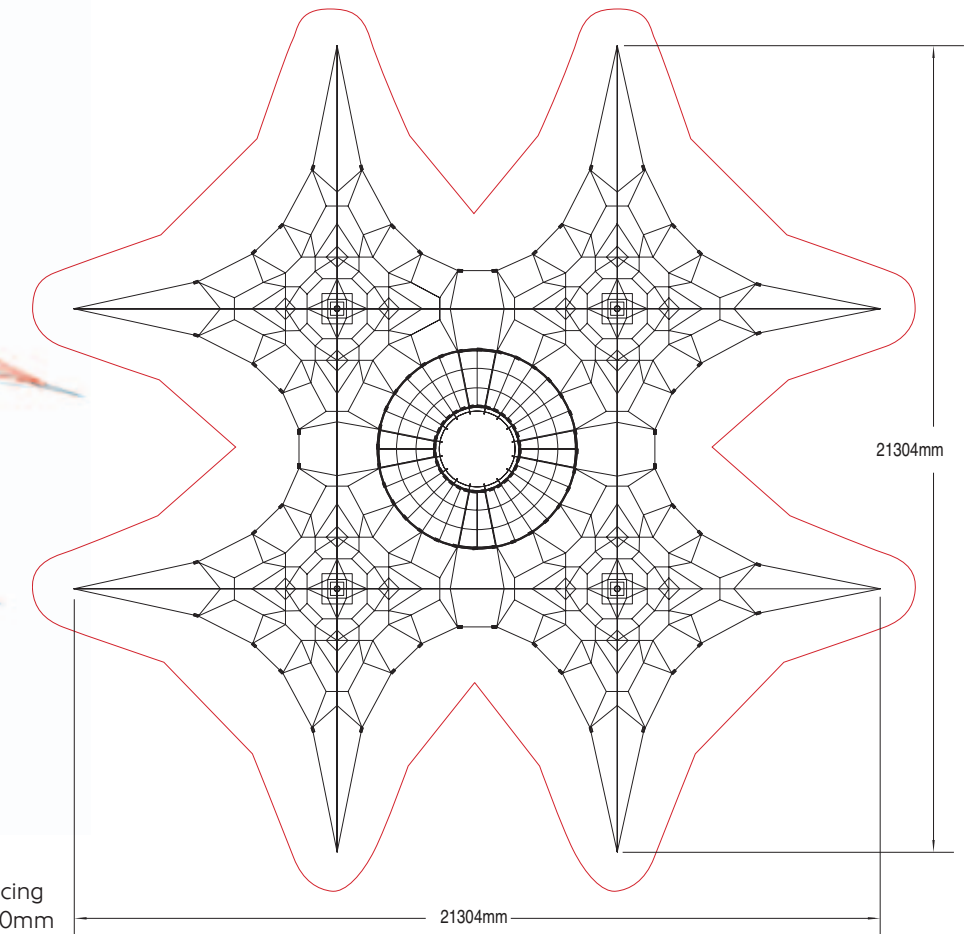

Fantastic to look at and awe-inspiring to climb, sit in, scramble over or even bounce upon, these colourful and complex netted structures provide physical and mental challenges for everyone aged 4 to adult.

For more details on any of these products, please ask for individual brochures.

Netscape Fortress
5.7m High

Product code NET-FORT

The Fortress is a quad-masted pyramid rope climber, which is joined centrally with netting and rubber platforms to make an exhilarating scaling challenge, as well as an exciting trampoline.

Netscapes