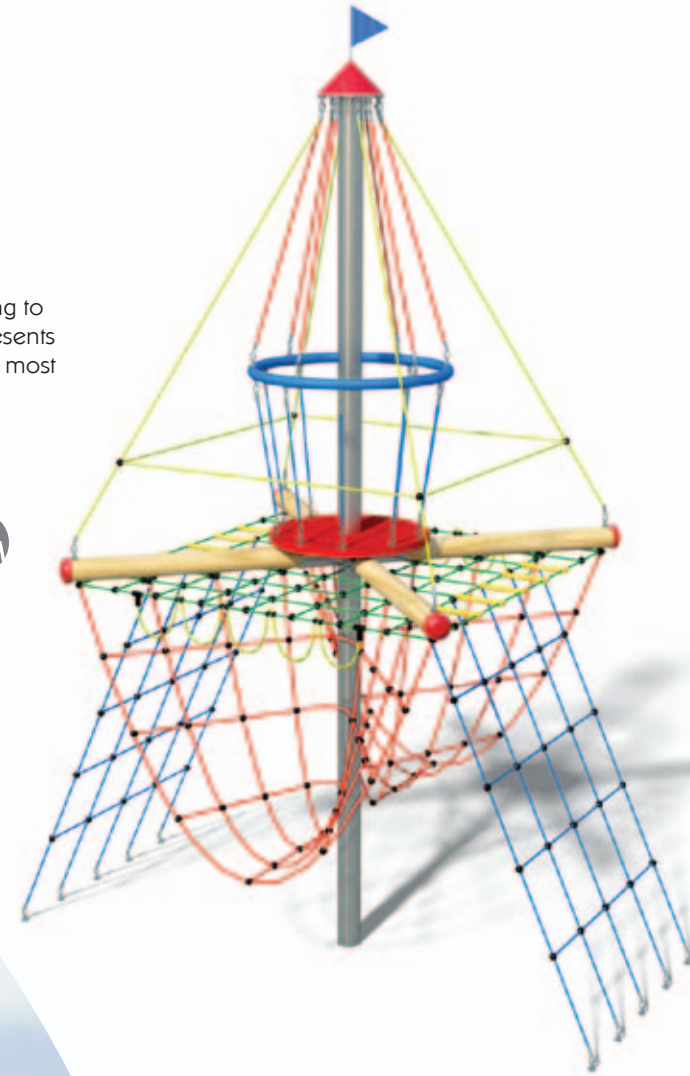

For more details on any of these products, please ask for individual brochures.

Netscape Fortress
5.7m High

Product code NET-FORT

The Fortress is a quad-masted pyramid rope climber, which is joined centrally with netting and rubber platforms to make an exhilarating scaling challenge, as well as an exciting trampoline.

A lower version of the Buccaneer Towers, but still an exhilarating challenge for the younger age range.

Wet Pour Safety Surfacing
2.0m FFH: 30m² x 70mm
1.0m FFH: 5m² x 40mm

Netscapes

Crow's Nest
5.3m High

Product code NET-CROW

The complex rigging leading to this pirate's Crow's Nest presents a scaling challenge for the most agile of kids.

Wet Pour Safety Surfacing
3.0m FFH: 45m² x 140mm

Netscapes

Rota Web Climbers

These rotating, 3-D climbers promote a high level of co-ordination skills and physical fitness. Designed and constructed for strength, Rota Web Climbers are manufactured using steel-reinforced nylon rope. They have a structural aluminum central mast, with stainless steel tubular ring and fixings.