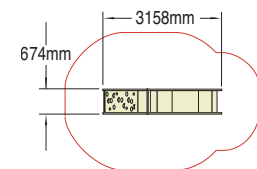

Cheese Slide

Product code 6050-070

A delightful unit for toddlers to learn to both climb and slide. Access onto the slide is via a ramp with hand and foot holds and it's wide enough to allow two toddlers to slide down together.