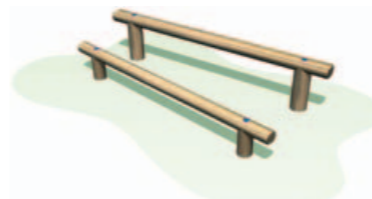

Chevron Goal
Code 6200-117

Square Closed Goal
Code 6200-101

Goal Wall
Code 6200-109

Round Closed Goal
Code 6200-105

Open Goal
Code 6200-113

SPORTS & GAMES

A range of different stations to improve fitness levels through a combination of balance, strength, agility and coordination exercises. Available in several sizes to suit teenagers and adults as well as younger children, fantastic fitness circuits can be individually created with as many or as few stations as required.

Mini Low Hurdles (3)
Code MLWH03

Over & Under Hurdles
Code OUH04

Log Wall Climber
Code LWC18

Parallel Bars
Code PBR09

Pull Up Bars
Code PUB09

Push Up Beams
Code PUP02

Rope Wall Climber
Code RWC09

Stride Jumps
Code SJU04

Step Ups
Code STU02

Sit Up Beams
Code SUB24

Side Vault
Code SVT36

Over & Under
Code OUN01

Balance Run
Code BRN03

Chicane
Code CHC04

Horizontal Ladder
Code HZL09

Horizontal Monkey Bars
Code HMB09