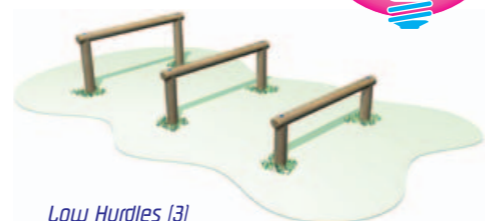

Step Ups
Code STU02

Sit Up Beams
Code SUB24

Side Vault
Code SVT36

Over & Under
Code OUN01

Balance Run
Code BRN03

Chicane
Code CHC04

Horizontal Ladder
Code HZL09

Horizontal Monkey Bars
Code HMB09

Leap Frogs (6)
Code LFG06

Low Hurdles (3)
Code LWH03

Giant Tyre Step
Code TST12

SportACTIV

SPORTS & GAMES

Get those hearts pounding with this outdoor electronic games system! Fantastic for all ages, satellite-based SportACTIV is fully inclusive and ideal for helping to develop coordination skills whilst providing plenty of energetic physical activity. The interactive system is supplied with 5 standard games – which are clearly explained on the accompanying signboard - and varying satellite formats can be applied. Predominantly designed for team games and multi-users, the game 'Speedy', can also be enjoyed by individuals.