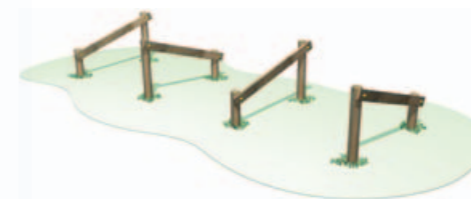

Chevron Goal
Code 6200-117

Square Closed Goal
Code 6200-101

Goal Wall
Code 6200-109

Round Closed Goal
Code 6200-105

Open Goal
Code 6200-113

SPORTS & GAMES

A range of different stations to improve fitness levels through a combination of balance, strength, agility and coordination exercises. Available in several sizes to suit teenagers and adults as well as younger children, fantastic fitness circuits can be individually created with as many or as few stations as required.

Mini Low Hurdles (3)
Code MLWH03

Over & Under Hurdles
Code OUH04

Log Wall Climber
Code LWC18

Parallel Bars
Code PBR09

Pull Up Bars
Code PUB09

Push Up Beams
Code PUP02

Rope Wall Climber
Code RWC09

Stride Jumps
Code SJU04

Step Ups
Code STU02

Sit Up Beams
Code SUB24

Side Vault
Code SVT36

Over & Under
Code OUN01

Balance Run
Code BRN03

Chicane
Code CHC04

Horizontal Ladder
Code HZL09

Horizontal Monkey Bars
Code HMB09