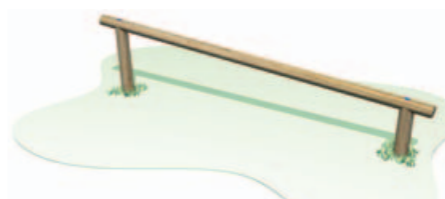

Mini Low Hurdles (3)
Code MLWH03

Over & Under Hurdles
Code OUH04

Log Wall Climber
Code LWC18

Parallel Bars
Code PBR09

Pull Up Bars
Code PUB09

Push Up Beams
Code PUP02

Rope Wall Climber
Code RWC09

Stride Jumps
Code SJU04

Step Ups
Code STU02

Sit Up Beams
Code SUB24

Side Vault
Code SVT36

Over & Under
Code OUN01

Balance Run
Code BRN03

Chicane
Code CHC04

Horizontal Ladder
Code HZL09

Horizontal Monkey Bars
Code HMB09