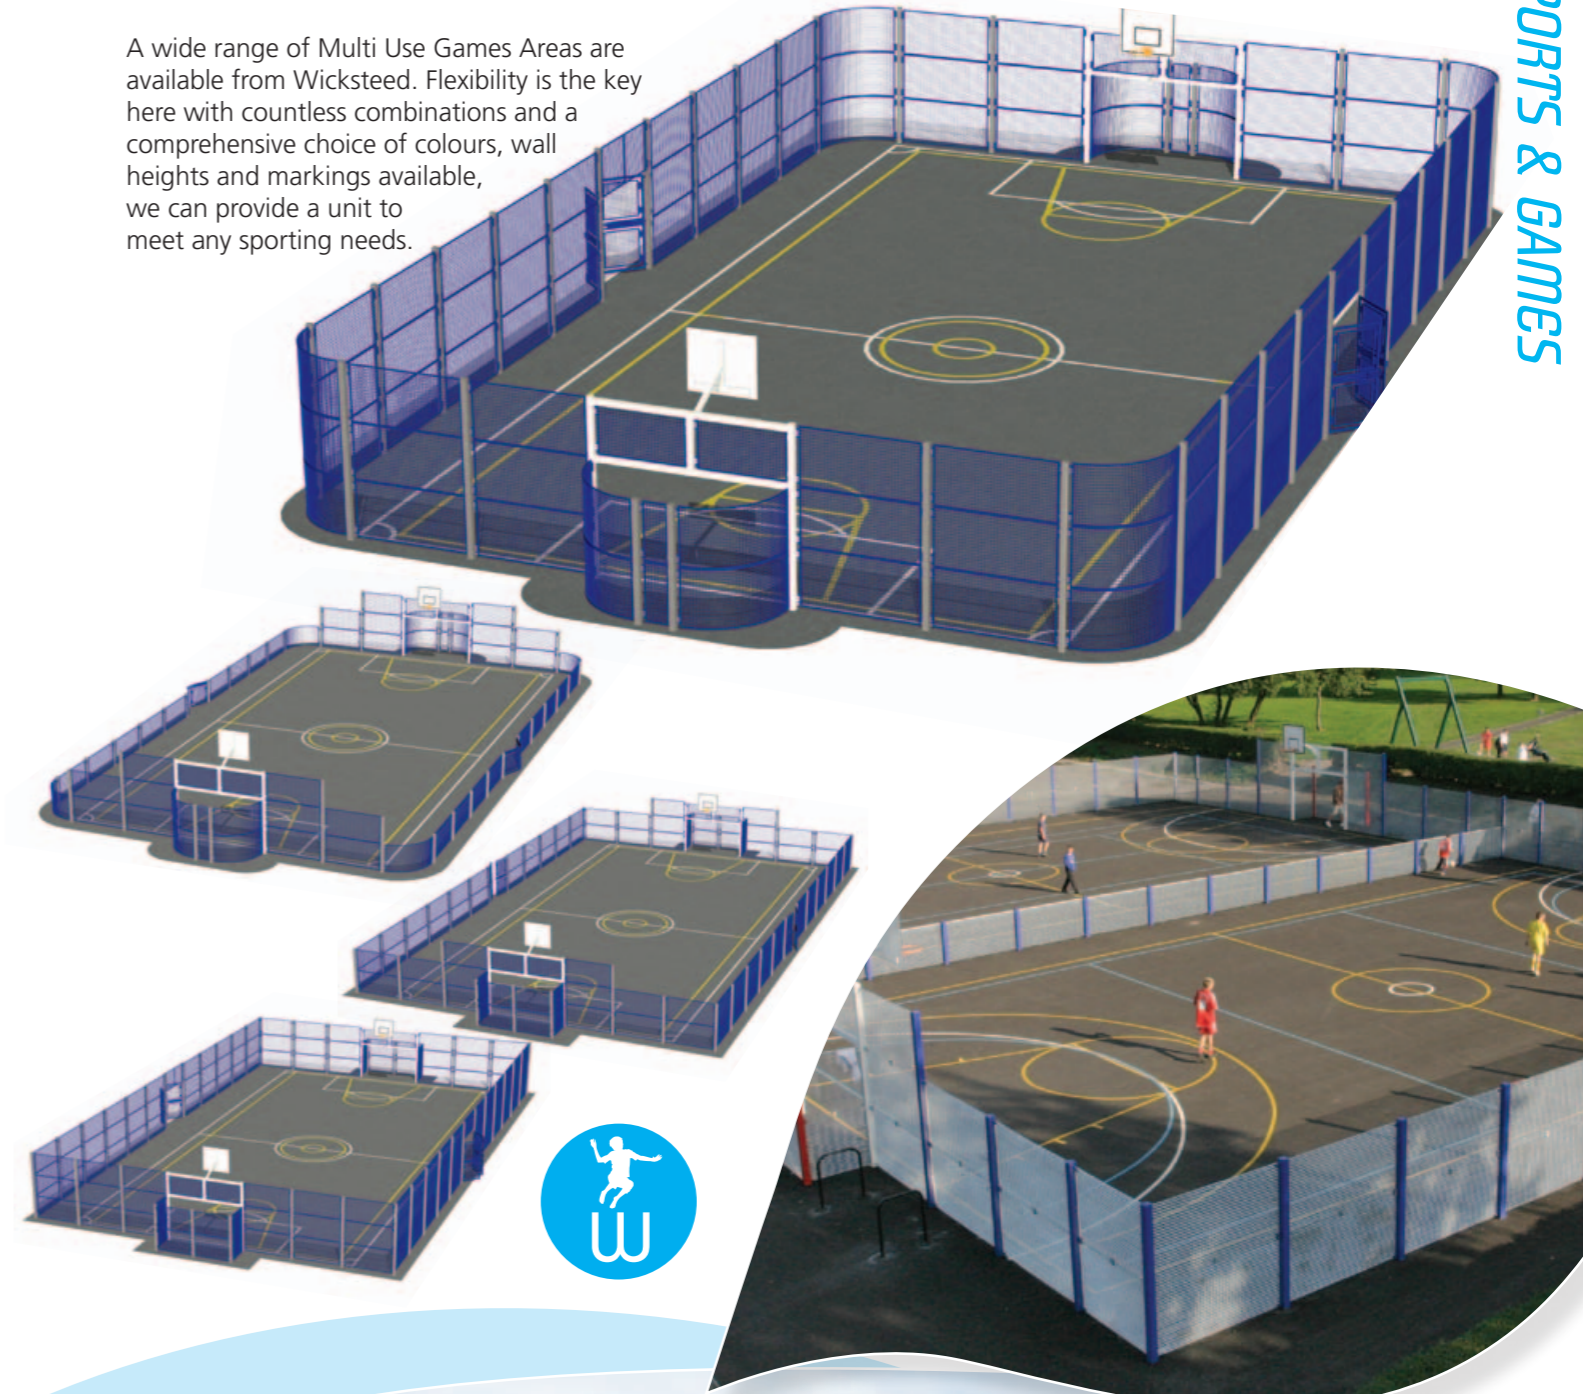

Timber Ball Wall
Code BWALL30

Double Sided Timber Ball Wall
Code BWALL30DS

Stand Alone Goals

From a single goal to a full Multi Use Games Area, our range of steel goal units are as robust as they are attractive. All in line with the latest British and European Standards, posts, panels and gates are also available in a range of 8 different colours. An increasingly common sight in school grounds, we can offer bespoke units to fit even the most awkward of areas at a cost effective price.

Multi Use Games Area

A wide range of Multi Use Games Areas are available from Wicksteed. Flexibility is the key here with countless combinations and a comprehensive choice of colours, wall heights and markings available, we can provide a unit to meet any sporting needs.

Chevron Goal
Code 6200-117

Square Closed Goal
Code 6200-101

Goal Wall
Code 6200-109

Round Closed Goal
Code 6200-105

Open Goal
Code 6200-113

SPORTS & GAMES

A range of different stations to improve fitness levels through a combination of balance, strength, agility and coordination exercises. Available in several sizes to suit teenagers and adults as well as younger children, fantastic fitness circuits can be individually created with as many or as few stations as required.