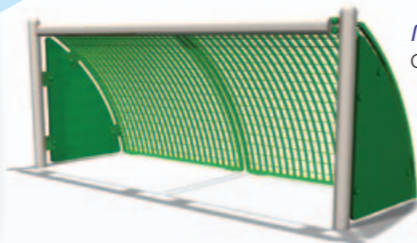

Slingshot

Slingshot is available as full or half versions and is a fun way of allowing the younger children to hone their throwing and catching skills.

Slingshot

Semi Slingshot
Code SLINGSHOT1

Full Slingshot
Code SLINGSHOT2

Basketball Units

Basketball Units help pupils master ball throwing and coordination skills. A range of units are available for any number of children to get involved.

Wall Mounted Basketball Unit
Code BBU50

Pro Basketball Unit
Code BBU500

Mini Goal
Code 6200-122

Mini Goal with Cricket Wicket
Code 95_5004

Mini Goals

5-A-Side Goals are perfect for smaller areas and aimed at Key Stage 1 and 2 age groups.

Mini Goal with Basketball
Code 95_5021