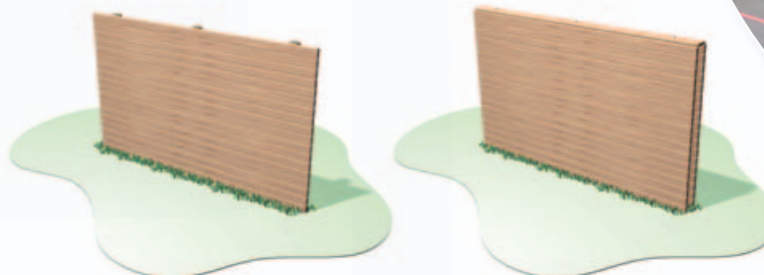

Super Sport Multi Use Games Areas

Timber Walls

Timber Ball Walls can be constructed in almost any size and shape required in a modular format to create large or angled walls. We can provide targets, cricket stumps or footie goals to aim at.

Timber Ball Wall
Code BWALL30

Double Sided Timber Ball Wall
Code BWALL30DS

Stand Alone Goals

From a single goal to a full Multi Use Games Area, our range of steel goal units are as robust as they are attractive. All in line with the latest British and European Standards, posts, panels and gates are also available in a range of 8 different colours. An increasingly common sight in school grounds, we can offer bespoke units to fit even the most awkward of areas at a cost effective price.