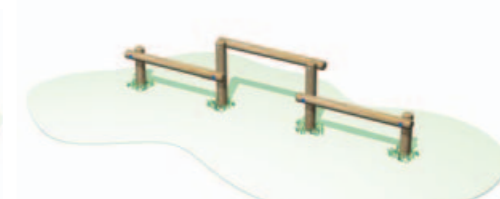

Chevron Goal
Code 6200-117

Square Closed Goal
Code 6200-101

Goal Wall
Code 6200-109

Round Closed Goal
Code 6200-105

Open Goal
Code 6200-113

SPORTS & GAMES

A range of different stations to improve fitness levels through a combination of balance, strength, agility and coordination exercises. Available in several sizes to suit teenagers and adults as well as younger children, fantastic fitness circuits can be individually created with as many or as few stations as required.

Mini Low Hurdles (3)
Code MLWH03

Over & Under Hurdles
Code OUH04

Log Wall Climber
Code LWC18

Parallel Bars
Code PBR09

Pull Up Bars
Code PUB09

Push Up Beams
Code PUP02

Rope Wall Climber
Code RWC09

Stride Jumps
Code SJU04

Step Ups
Code STU02

Sit Up Beams
Code SUB24

Side Vault
Code SVT36

Over & Under
Code OUN01

Balance Run
Code BRN03

Chicane
Code CHC04

Horizontal Ladder
Code HZL09

Horizontal Monkey Bars
Code HMB09