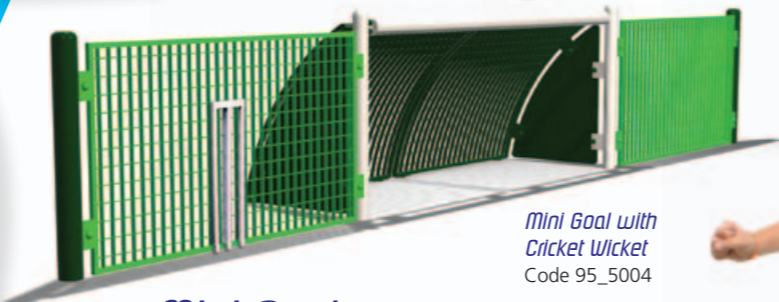

Slingshot

Slingshot is available as full or half versions and is a fun way of allowing the younger children to hone their throwing and catching skills.

Slingshot

Semi Slingshot
Code SLINGSHOT1

Full Slingshot
Code SLINGSHOT2

Basketball Units

Basketball Units help pupils master ball throwing and coordination skills. A range of units are available for any number of children to get involved.

Wall Mounted Basketball Unit
Code BBU50

Pro Basketball Unit
Code BBU500

Mini Goal
Code 6200-122

Mini Goal with Cricket Wicket
Code 95_5004

Mini Goals

5-A-Side Goals are perfect for smaller areas and aimed at Key Stage 1 and 2 age groups.

Mini Goal with Basketball
Code 95_5021