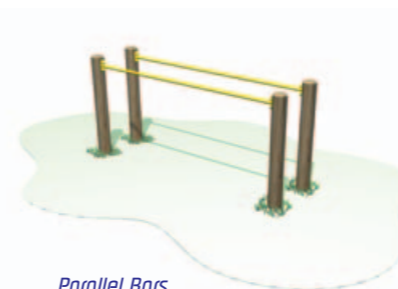

Chevron Goal
Code 6200-117

Square Closed Goal
Code 6200-101

Goal Wall
Code 6200-109

Round Closed Goal
Code 6200-105

Open Goal
Code 6200-113

SPORTS & GAMES

A range of different stations to improve fitness levels through a combination of balance, strength, agility and coordination exercises. Available in several sizes to suit teenagers and adults as well as younger children, fantastic fitness circuits can be individually created with as many or as few stations as required.

Mini Low Hurdles (3)
Code MLWH03

Over & Under Hurdles
Code OUH04

Log Wall Climber
Code LWC18

Parallel Bars
Code PBR09

Pull Up Bars
Code PUB09

Push Up Beams
Code PUP02

Rope Wall Climber
Code RWC09

Stride Jumps
Code SJU04