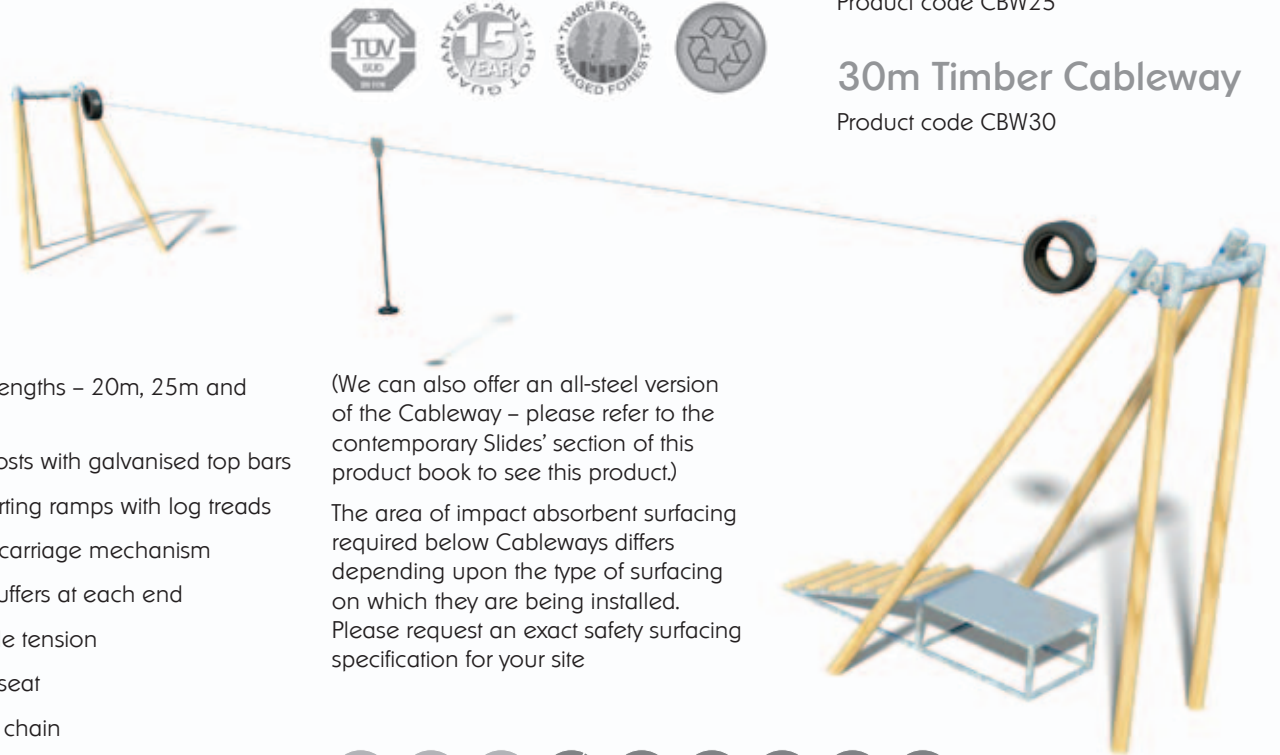

WICKSTEED
playscapes

**Timber
Cableway**
Age range 8 to adult

Wicksteed - Naturally

Timber Cableway

The Timber Cableway, or zip wire as it's often called, is an exhilarating experience for the most daring of teenagers. Blending into the natural environment seamlessly, the timber is Radiata Pine which is sourced

from FSC approved sustainable managed forests. This timber is pressure treated - allowing us to guarantee the timber against rotting for 15 years.

20m Timber Cableway

Product code CBW20

25m Timber Cableway

Product code CBW25

30m Timber Cableway

Product code CBW30

NEW

- Available in 3 lengths – 20m, 25m and 30m
- Radiata pine posts with galvanised top bars
- Galvanised starting ramps with log treads
- Fully enclosed carriage mechanism
- Deceleration buffers at each end
- Adjustable cable tension
- Rubber button seat
- Twist link safety chain

(We can also offer an all-steel version of the Cableway – please refer to the contemporary Slides' section of this product book to see this product.)

The area of impact absorbent surfacing required below Cableways differs depending upon the type of surfacing on which they are being installed. Please request an exact safety surfacing specification for your site