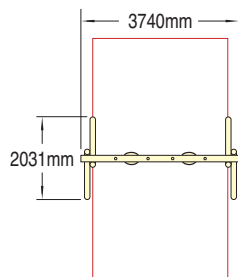

Bird's Nest Swing

Product code LSW24BN

NEW

Wet Pour Safety Surfacing
1.8m FFH: 16m² x 70mm

1.8m Log Swing c/w Cradle Seats

Product code LSW18C

NEW

The Log Swing c/w Cradle Seats is also available as a 2.4m version

Wet Pour Safety Surfacing
1.4m FFH: 20m² x 50mm

2.4m Log Swing c/w Flat Seats

Product code LSW24F

NEW

Wet Pour Safety Surfacing
1.7m FFH: 23m² x 60mm