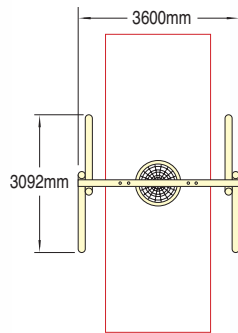

Bird's Nest Swing

Product code LSW24BN

NEW

Wet Pour Safety Surfacing
1.8m FFH: 16m² x 70mm

1.8m Log Swing c/w Cradle Seats

Product code LSW18C

NEW

The Log Swing c/w Cradle Seats is also available as a 2.4m version