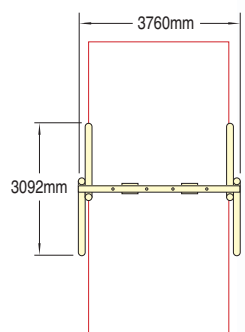

Bird's Nest Swing

Product code LSW24BN

NEW

Wet Pour Safety Surfacing
1.8m FFH: 16m² x 70mm

1.8m Log Swing c/w Cradle Seats

Product code LSW18C

NEW

The Log Swing c/w Cradle Seats is also available as a 2.4m version

Wet Pour Safety Surfacing
1.4m FFH: 20m² x 50mm

2.4m Log Swing c/w Flat Seats

Product code LSW24F

NEW

Wet Pour Safety Surfacing
1.7m FFH: 23m² x 60mm