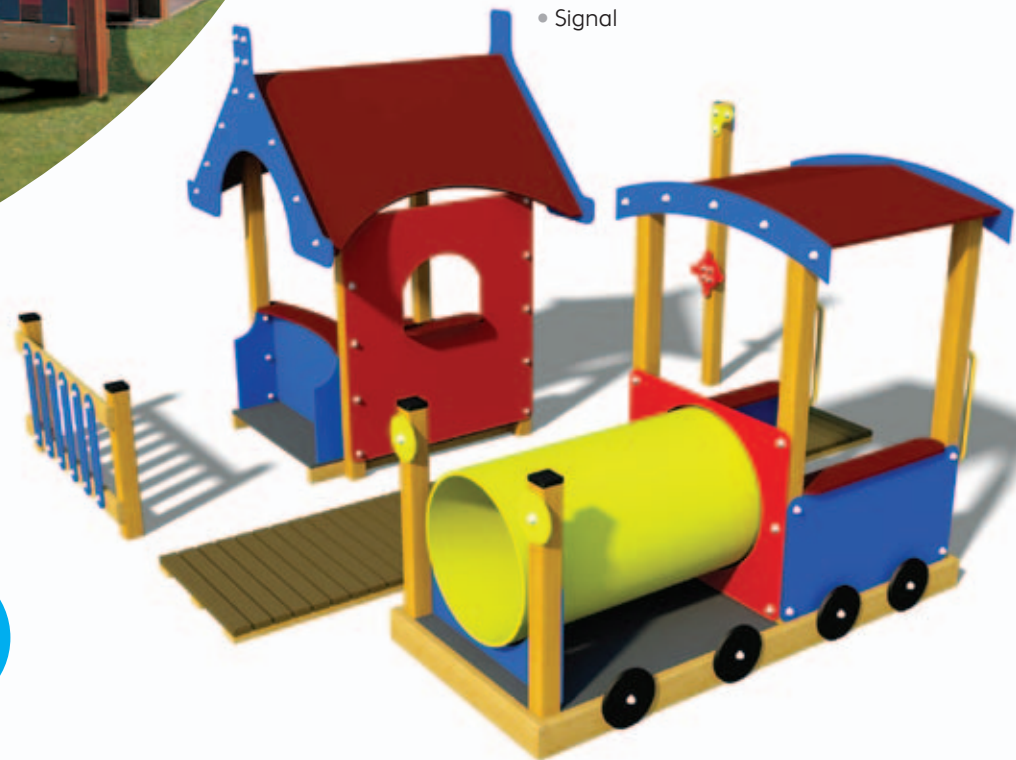

Land Rover
Product code 6070-073

Toddler Express
Product code 6070-069

Carriage
Product code 6070-070

Mobile Phones

Product code 6070-125

Cocoa tins and string gave children of a previous generation hours of fun - now here are two modern versions - Mobile Phones and Talking Flowers. These are linked below ground and can be installed up to 10m apart.

9 Play Features

- Station
- Ticket Counter
- Window Sill
- Two Bench Seats
- Platform
- Train
- Station Barrier
- Signal

**Toddler
Playscapes**

Magic Toadstools
Product codes

- | | |
|--------------|--------------|
| 310mm height | |
| Pink | 6070-051/Pnk |
| Blue | 6070-051/Blu |
| Red | 6070-051/Red |
| Green | 6070-051/Gre |
| Yellow | 6070-051/Yel |
| Orange | 6070-051/Ora |