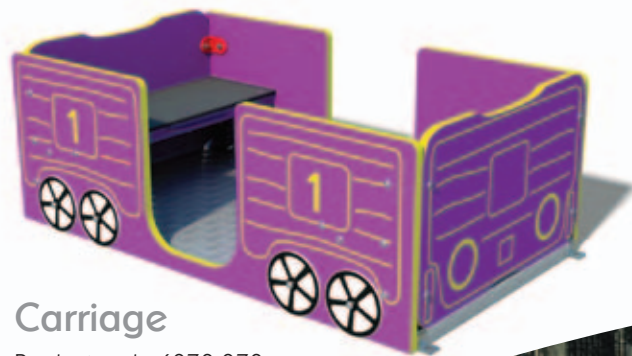

Toddler
Playscapes
Age range 2 to 5

Wicksteed - *Naturally*

Toddler Transport

This fantastic range of vehicles will delight tiny tots and let their imaginations run riot!

Sports Car
Product code 6070-071

Fun Buggy
Product code 6070-072

Land Rover
Product code 6070-073

Toddler Express
Product code 6070-069

Carriage
Product code 6070-070

Mobile Phones

Product code 6070-125

Cocoa tins and string gave children of a previous generation hours of fun - now here are two modern versions - Mobile Phones and Talking Flowers. These are linked below ground and can be installed up to 10m apart.