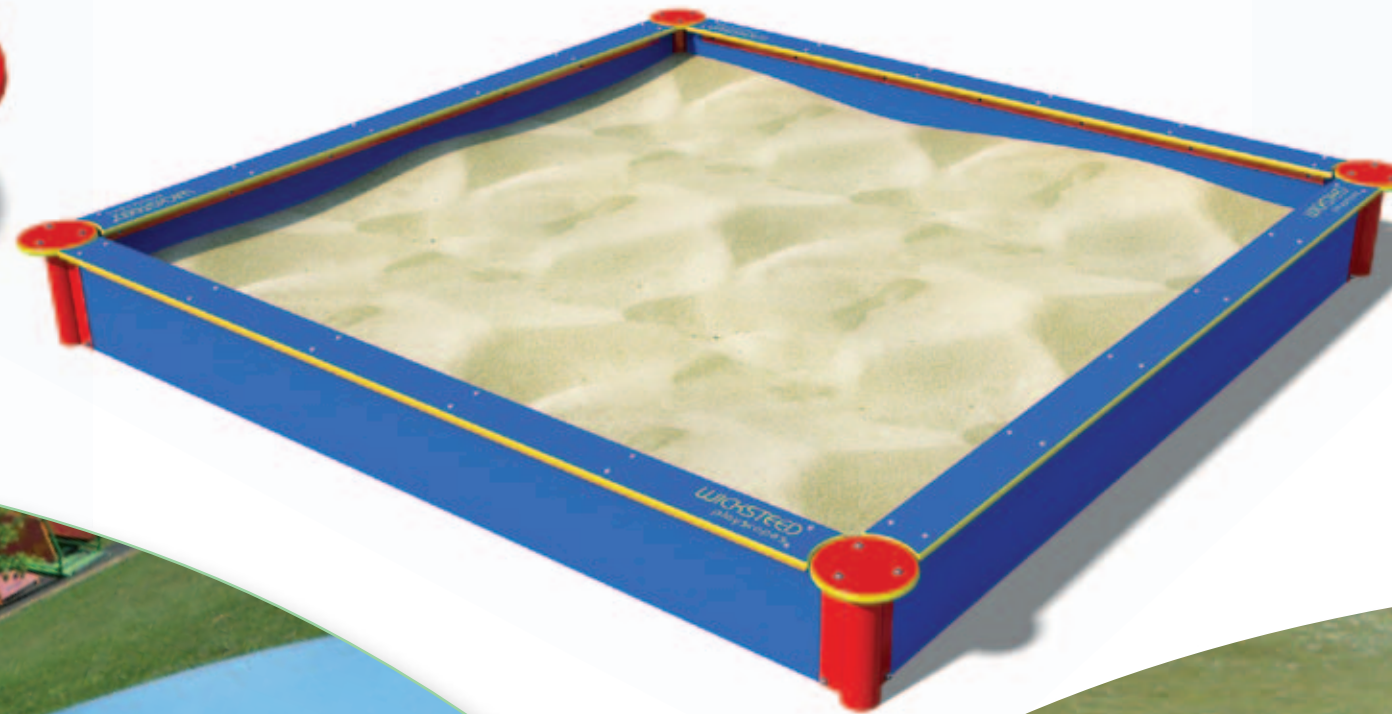

- Big Top Word Search
- Circus Ticket Office
- Playful Seal Counter
- Show Times Clock
- Lion, Ring and Clown Maze

Play Table
Product code 6120-072

Sandbox
Product code 6170-017

Playing in a sandpit - a favourite pastime for generations of toddlers - the Sandbox measures 2700mm x 2700mm x 300mm and is supplied without sand.

Sandbox Cover
Product code 6170-004

A heavy-duty tarpaulin measuring 2710mm x 2710mm, specifically designed to cover the Sandbox, keeps out unwanted animals and debris - and keeps the sand dry. (Not illustrated)

Sandbox Table
Product code 6170-002

The 590mm (1'1") table is for use inside the Sandbox for added play value.

NEW Electro-Play Panels

These amazing electronic music panels have watertight electronics' housings, stainless steel sensor pads and waterproof marine grade speakers. The electronics are guaranteed for 3 years.