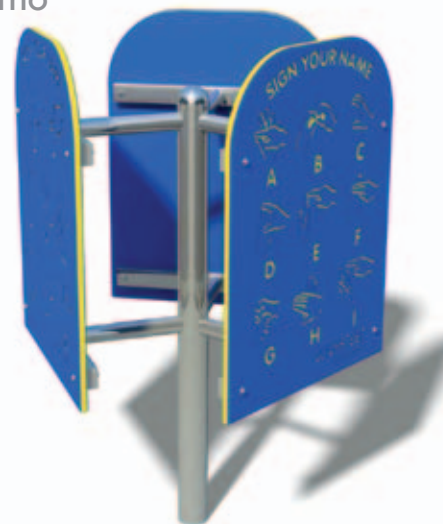

Cuckoo Clock

Product code 6070-100

Lion Face Panel

Product code 6070-102

How Tall Are You?

Product code 6070-103

Caterpillar Counter

Product code 6070-104

Spooky Pairs Game

Product code 6070-106

'Sign your name Trio'

Product code 6070-109

To enable toddlers to learn sign language and practice with their friends.

Flying Bats Cog Spinner

Product code 6070-107

Sands of Time Rotating Play

Product code 6070-108

Toddler Playscapes

Toddler Playscapes

Crazy Mirrors

These crazy reflections revealed on our range of free-standing mirror panels bring integrated fun to children of all abilities.

Coming or Going?