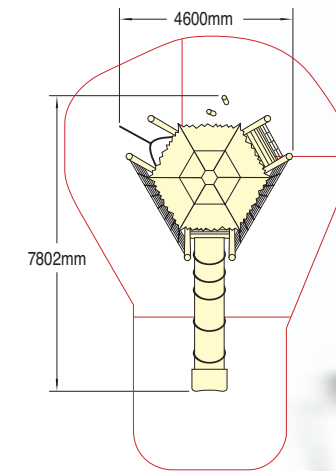

Tree House with Bannister Slide

Product code 6030-071

Wet Pour Safety Surfacing
2.4m FFH: 39m² x 90mm
1.5m FFH: 1.2m² x 50mm

Tree Houses

Tree House with Plastic Tube Slide

Product code 6030-070

Wet Pour Safety Surfacing
2.4m FFH: 34m² x 90mm
1.5m FFH: 28m² x 50mm

Tree House with Open Steel Slide

Product code 6030-072

Wet Pour Safety Surfacing
2.4m FFH: 34m² x 90mm
1.5m FFH: 27m² x 50mm

Tree Houses

Tree House with Steel Tube Slide

Product code 6030-073

Wet Pour Safety Surfacing
2.4m FFH: 34m² x 90mm
1.5m FFH: 31m² x 50mm

NEW

This open-barred platform at the top of the Tree House is an available option, should you wish to ensure youngsters can be viewed from the ground at all times.