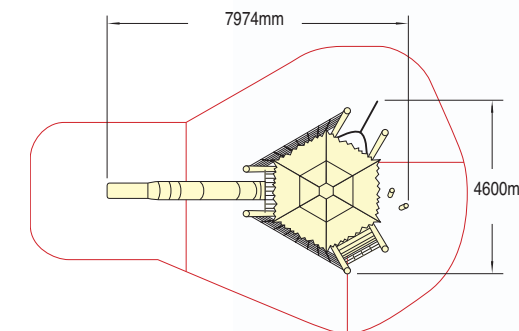

Tree House with Bannister Slide

Product code 6030-071

Wet Pour Safety Surfacing
2.4m FFH: 39m² x 90mm
1.5m FFH: 1.2m² x 50mm

Tree Houses

Tree House with Plastic Tube Slide

Product code 6030-070

Wet Pour Safety Surfacing
2.4m FFH: 34m² x 90mm
1.5m FFH: 28m² x 50mm

Tree House with Open Steel Slide

Product code 6030-072

Wet Pour Safety Surfacing
2.4m FFH: 34m² x 90mm
1.5m FFH: 27m² x 50mm

Tree Houses

Tree House with Steel Tube Slide

Product code 6030-073

Wet Pour Safety Surfacing
2.4m FFH: 34m² x 90mm
1.5m FFH: 31m² x 50mm

NEW

This open-barred platform at the top of the Tree House is an available option, should you wish to ensure youngsters can be viewed from the ground at all times.