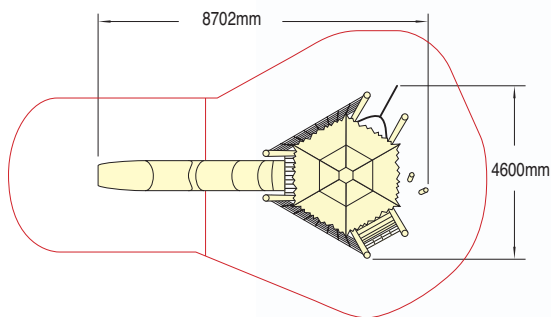

Tree House with Bannister Slide

Product code 6030-071

Wet Pour Safety Surfacing
2.4m FFH: 39m² x 90mm
1.5m FFH: 1.2m² x 50mm

Tree Houses

Tree House with Plastic Tube Slide

Product code 6030-070

Wet Pour Safety Surfacing
2.4m FFH: 34m² x 90mm
1.5m FFH: 28m² x 50mm

Tree House with Open Steel Slide

Product code 6030-072

Wet Pour Safety Surfacing
2.4m FFH: 34m² x 90mm
1.5m FFH: 27m² x 50mm

Tree Houses

Tree House with Steel Tube Slide

Product code 6030-073

Wet Pour Safety Surfacing
2.4m FFH: 34m² x 90mm
1.5m FFH: 31m² x 50mm

NEW

This open-barred platform at the top of the Tree House is an available option, should you wish to ensure youngsters can be viewed from the ground at all times.