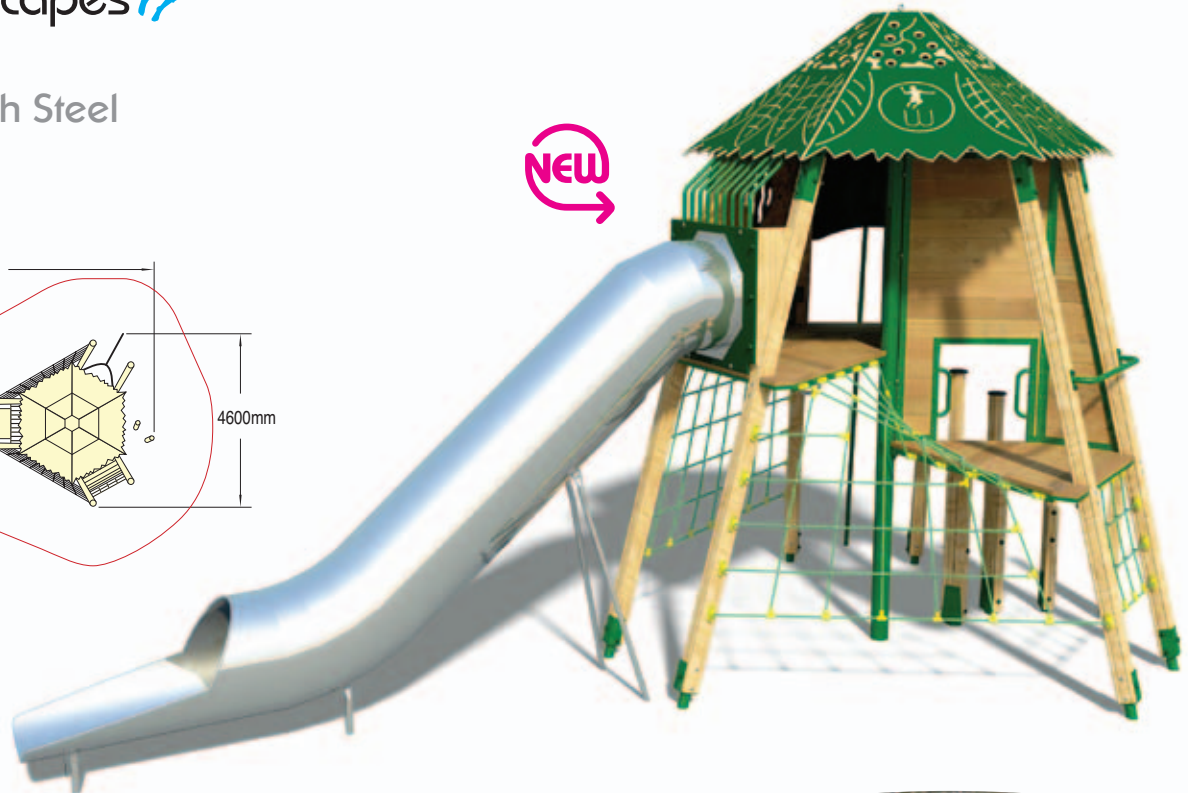

Wicksteed - Naturally

Our towering timber Tree Houses make wonderful centrepieces for naturally landscaped play areas. They all feature sky-high look-out posts, trapeze rings and a variety of climbing ropes, but they have differing slides ranging from a huge stainless steel tube slide through to a challenging bannister slide. Whichever style you choose, the Tree House is certain to be a favourite place for those aged 8 upwards!

Tree House with Bannister Slide

Product code 6030-071

Wet Pour Safety Surfacing
2.4m FFH: 39m² x 90mm
1.5m FFH: 1.2m² x 50mm

Tree Houses

Tree House with Plastic Tube Slide

Product code 6030-070

Wet Pour Safety Surfacing
2.4m FFH: 34m² x 90mm
1.5m FFH: 28m² x 50mm

Tree House with Open Steel Slide

Product code 6030-072

Wet Pour Safety Surfacing
2.4m FFH: 34m² x 90mm
1.5m FFH: 27m² x 50mm

Tree Houses

Tree House with Steel Tube Slide

Product code 6030-073

Wet Pour Safety Surfacing
2.4m FFH: 34m² x 90mm
1.5m FFH: 31m² x 50mm

NEW

This open-barred platform at the top of the Tree House is an available option, should you wish to ensure youngsters can be viewed from the ground at all times.