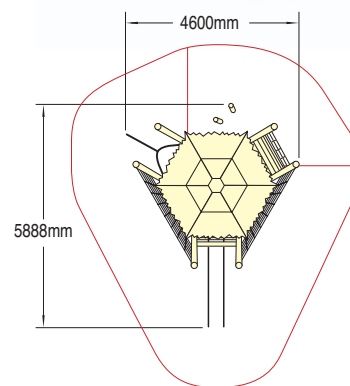

Wicksteed - Naturally

Our towering timber Tree Houses make wonderful centrepieces for naturally landscaped play areas. They all feature sky-high look-out posts, trapeze rings and a variety of climbing ropes, but they have differing slides ranging from a huge stainless steel tube slide through to a challenging bannister slide. Whichever style you choose, the Tree House is certain to be a favourite place for those aged 8 upwards!

Tree House with Bannister Slide

Product code 6030-071

Wet Pour Safety Surfacing
2.4m FFH: 39m² x 90mm
1.5m FFH: 1.2m² x 50mm

Tree Houses

Tree House with Plastic Tube Slide

Product code 6030-070

Wet Pour Safety Surfacing
2.4m FFH: 34m² x 90mm
1.5m FFH: 28m² x 50mm

Tree House with Open Steel Slide

Product code 6030-072

Wet Pour Safety Surfacing
2.4m FFH: 34m² x 90mm
1.5m FFH: 27m² x 50mm

Tree Houses

Tree House with Steel Tube Slide

Product code 6030-073

Wet Pour Safety Surfacing
2.4m FFH: 34m² x 90mm
1.5m FFH: 31m² x 50mm

NEW

This open-barred platform at the top of the Tree House is an available option, should you wish to ensure youngsters can be viewed from the ground at all times.