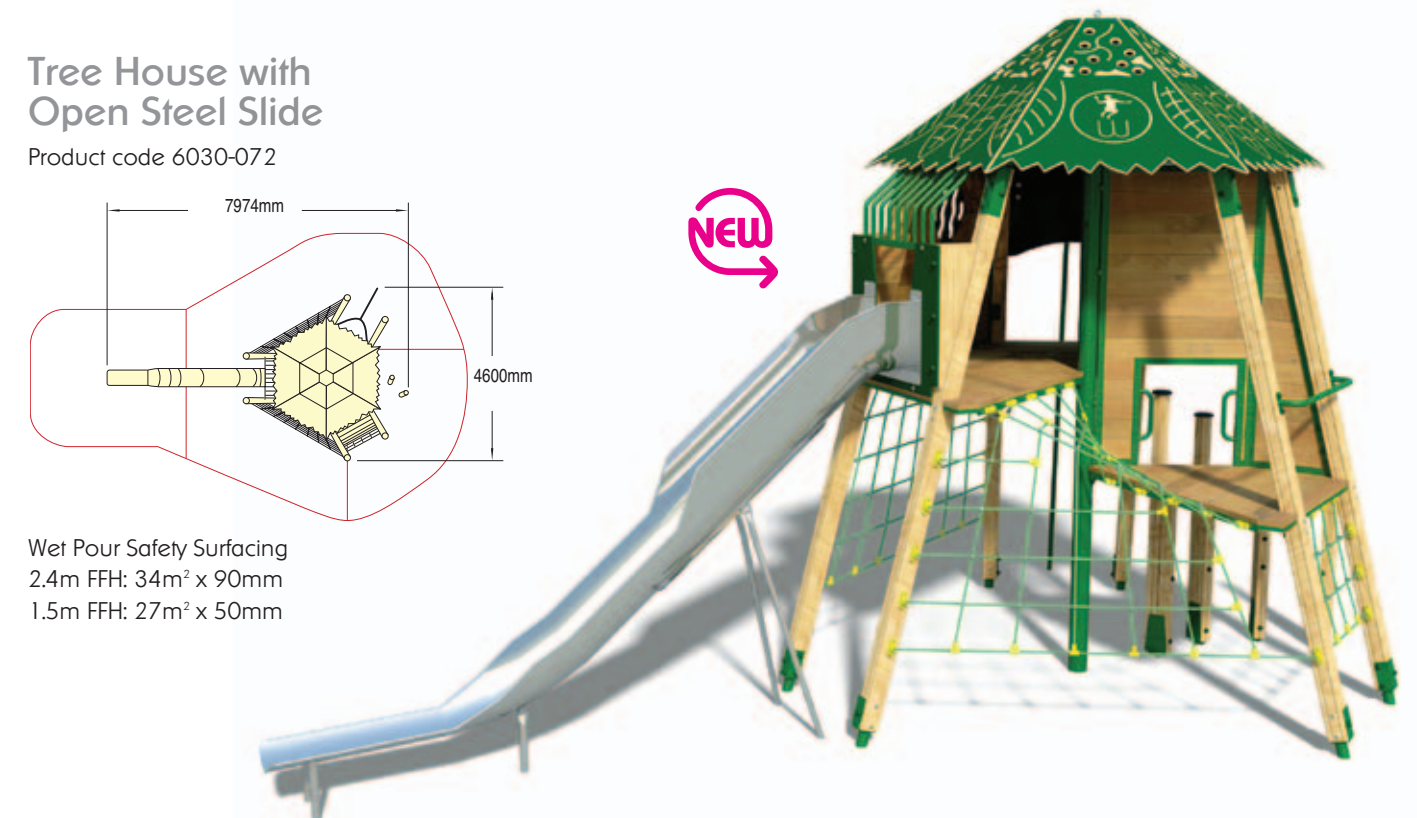

Wicksteed - Naturally

Our towering timber Tree Houses make wonderful centrepieces for naturally landscaped play areas. They all feature sky-high look-out posts, trapeze rings and a variety of climbing ropes, but they have differing slides ranging from a huge stainless steel tube slide through to a challenging bannister slide. Whichever style you choose, the Tree House is certain to be a favourite place for those aged 8 upwards!

Tree House with Bannister Slide

Product code 6030-071

Wet Pour Safety Surfacing
2.4m FFH: 39m² x 90mm
1.5m FFH: 1.2m² x 50mm

Tree Houses

Tree House with Plastic Tube Slide

Product code 6030-070

Wet Pour Safety Surfacing
2.4m FFH: 34m² x 90mm
1.5m FFH: 28m² x 50mm

Tree House with Open Steel Slide

Product code 6030-072

Wet Pour Safety Surfacing
2.4m FFH: 34m² x 90mm
1.5m FFH: 27m² x 50mm

Tree Houses

Tree House with Steel Tube Slide

Product code 6030-073

Wet Pour Safety Surfacing
2.4m FFH: 34m² x 90mm
1.5m FFH: 31m² x 50mm

NEW

This open-barred platform at the top of the Tree House is an available option, should you wish to ensure youngsters can be viewed from the ground at all times.