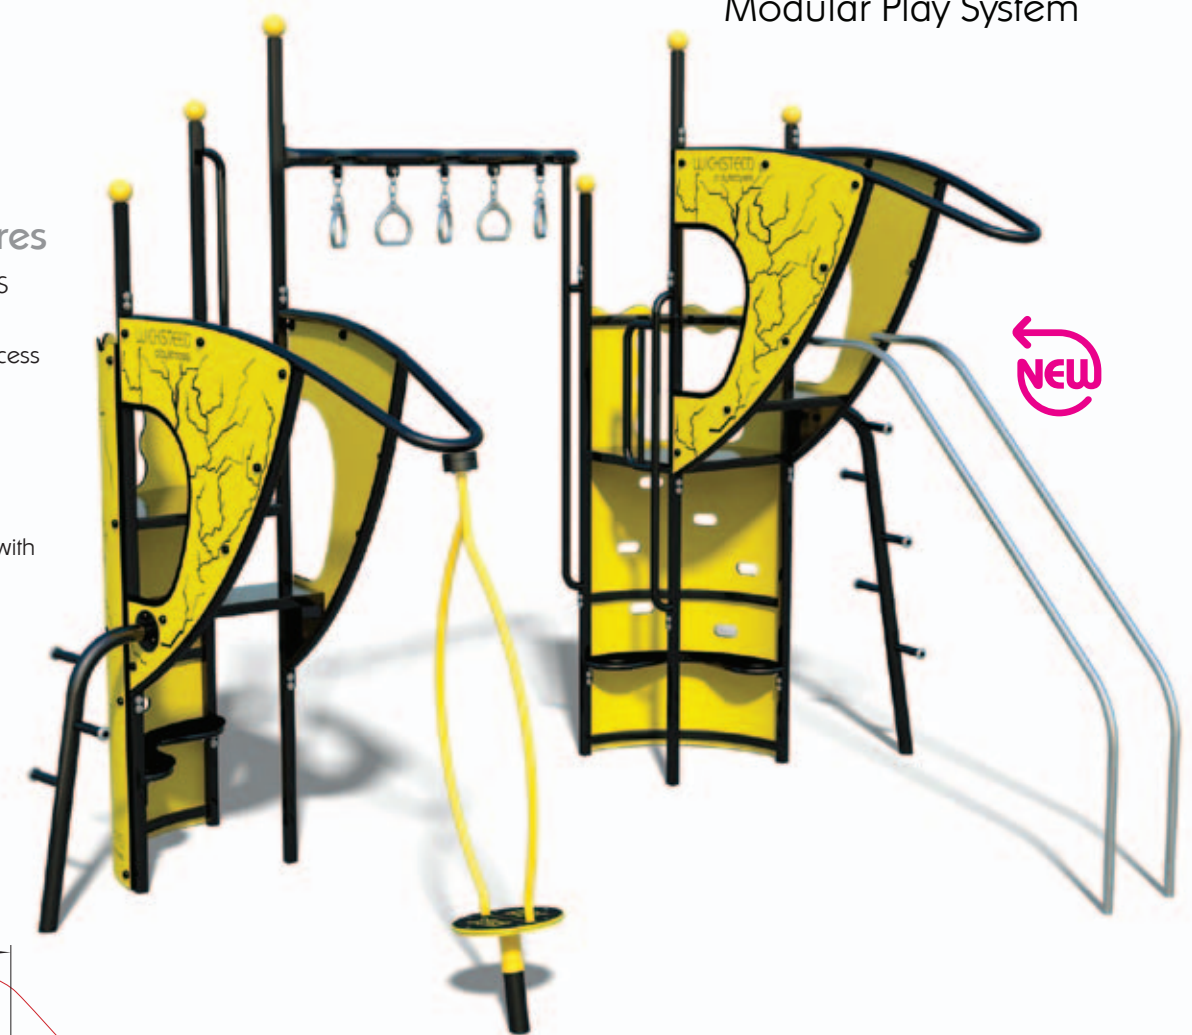

Xtreme

Product code 801-XTRE

5 Play Features

- High Climbing Wall XS Tower
- Bannister Slide Outrigger with Access Climber
- Spinner Outrigger with Access Climber
- High Climbing Wall
- Chill Out Seat

Wet Pour Safety Surfacing
2.1m FFH: 22m² x 80mm
1.2m FFH: 12m² x 40mm

XS Modular Play System

Hi5

Product code 801-HI5

9 Play Features

- Two High Climbing Wall XS Towers
- Spinner Outrigger with Access Climber
- Two High Climbing Walls
- Two Chill Out Seats
- Trapeze Rings
- Bannister Slide Outrigger with Access Climber

Wet Pour Safety Surfacing
2.1m FFH: 24m² x 80mm
1.7m FFH: 10m² x 60mm
1.2m FFH: 12m² x 40mm

Motiv8

Product code 801-MOTI

10 Play Features

- Double XS Tower
- Wide Slide
- Low Climbing Wall
- Scramble Net
- Inclined Scoop Link
- High Fireman's Pole XS Tower
- Spinner Outrigger with Access Climber
- Fireman's Pole
- High Fireman's Wall
- Chill Out Seat

Wet Pour Safety Surfacing
1.7m FFH: 16m² x 60mm
1.2m FFH: 21m² x 40mm
0.6m FFH: 7m² x 20mm

XS
Modular Play System

Xceed

Product code 801-XCEE

5 Play Features

- High Climbing Wall XS Tower
- Spinner Outrigger with Access Climber
- High Slide Outrigger with Access Climber
- High Climbing Wall
- Chill Out Seat