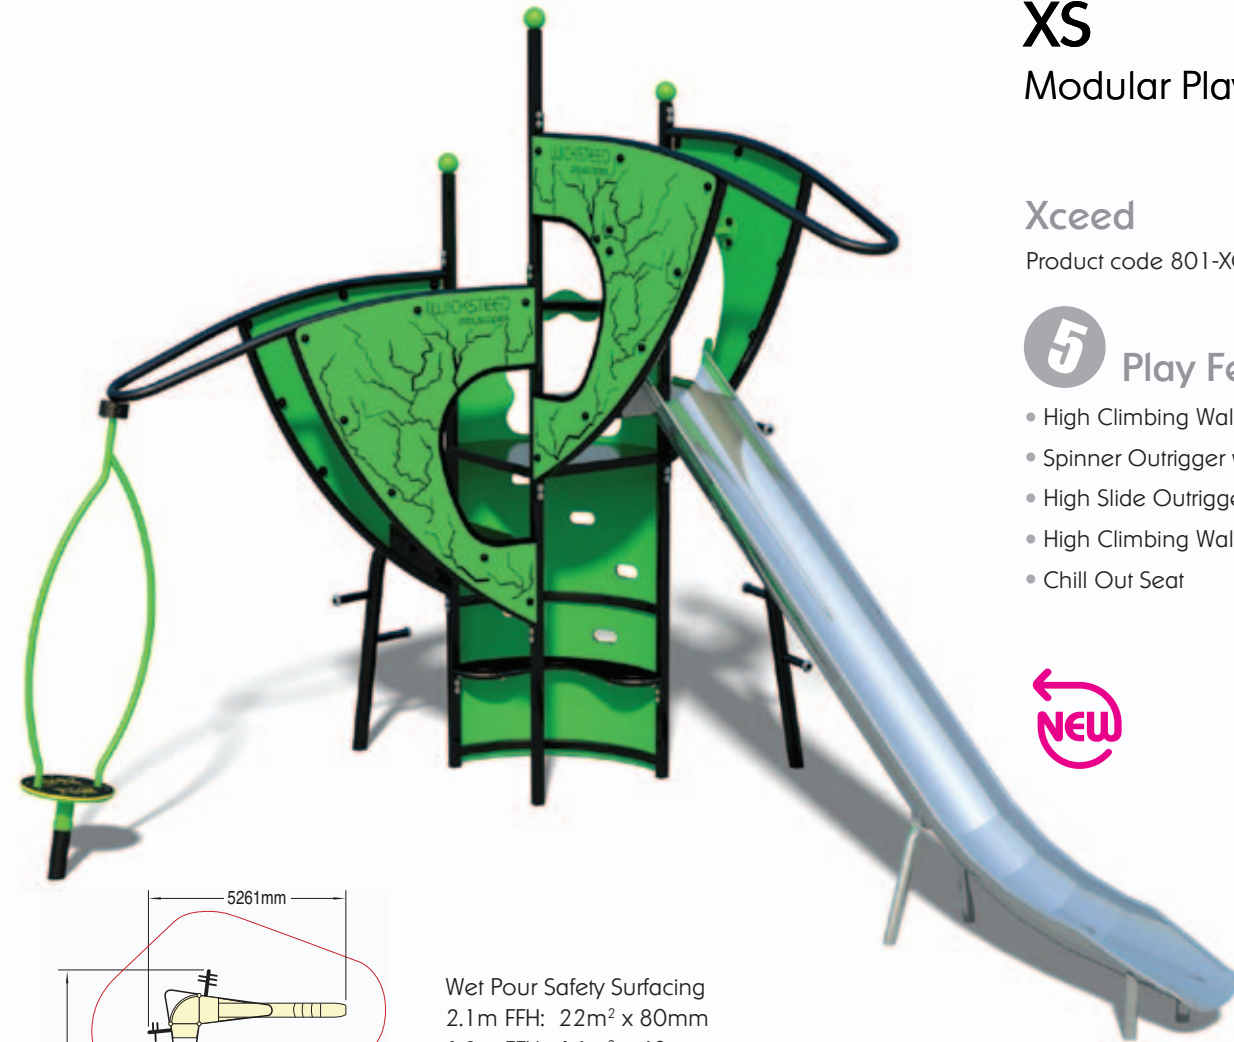

Wet Pour Safety Surfacing
2.1m FFH: 24m² x 80mm
1.7m FFH: 10m² x 60mm
1.2m FFH: 12m² x 40mm

Motiv8

Product code 801-MOTI

10 Play Features

- Double XS Tower
- Wide Slide
- Low Climbing Wall
- Scramble Net
- Inclined Scoop Link
- High Fireman's Pole XS Tower
- Spinner Outrigger with Access Climber
- Fireman's Pole
- High Fireman's Wall
- Chill Out Seat

Wet Pour Safety Surfacing
1.7m FFH: 16m² x 60mm
1.2m FFH: 21m² x 40mm
0.6m FFH: 7m² x 20mm

XS
Modular Play System

Xceed

Product code 801-XCEE

5 Play Features

- High Climbing Wall XS Tower
- Spinner Outrigger with Access Climber
- High Slide Outrigger with Access Climber
- High Climbing Wall
- Chill Out Seat

Wet Pour Safety Surfacing
2.1m FFH: 22m² x 80mm
1.2m FFH: 14m² x 40mm

Xcel
Product code 801-XCEL

5 Play Features

- Low Fireman's Pole XS Tower
- Low Slide Outrigger with Access Climber
- Fireman's Pole
- Scramble Net
- Low Fireman's Wall

Wet Pour Safety Surfacing
1.4m FFH: 14m² x 50mm
1.2m FFH: 11m² x 40mm

Activ8
Product code 801-ACTI

9 Play Features

- Spinner Outrigger with Access Climber
- High Climbing Wall
- Chill Out Seat
- High Climbing Wall XS Tower
- Low Fireman's Pole XS Tower
- Low Slide Outrigger with Access Climber
- Fireman's Pole
- Low Fireman's Wall
- Spiral Crossover