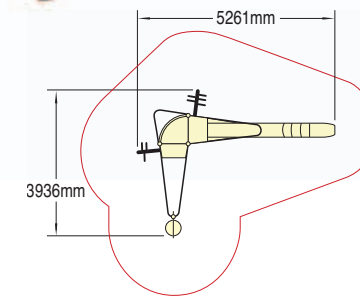

At lower level the XS system offers seating for chill out/socializing areas.

Deck heights: 965mm and 1665mm

Colours

Brown/Yellow Purple/Black

There is a choice of four colour combinations – as can be seen from this colour chart. Your choice should be specified when ordering any units from the XS range.

Wet Pour Safety Surfacing
2.1m FFH: 24m² x 80mm
1.7m FFH: 10m² x 60mm
1.2m FFH: 12m² x 40mm

Motiv8

Product code 801-MOTI

10 Play Features

- Double XS Tower
- Wide Slide
- Low Climbing Wall
- Scramble Net
- Inclined Scoop Link
- High Fireman's Pole XS Tower
- Spinner Outrigger with Access Climber
- Fireman's Pole
- High Fireman's Wall
- Chill Out Seat

Wet Pour Safety Surfacing
1.7m FFH: 16m² x 60mm
1.2m FFH: 21m² x 40mm
0.6m FFH: 7m² x 20mm

XS
Modular Play System

Xceed

Product code 801-XCEE

5 Play Features

- High Climbing Wall XS Tower
- Spinner Outrigger with Access Climber
- High Slide Outrigger with Access Climber
- High Climbing Wall
- Chill Out Seat

Wet Pour Safety Surfacing
2.1m FFH: 22m² x 80mm
1.2m FFH: 14m² x 40mm

Xcel
Product code 801-XCEL

5 Play Features

- Low Fireman's Pole XS Tower
- Low Slide Outrigger with Access Climber
- Fireman's Pole
- Scramble Net
- Low Fireman's Wall