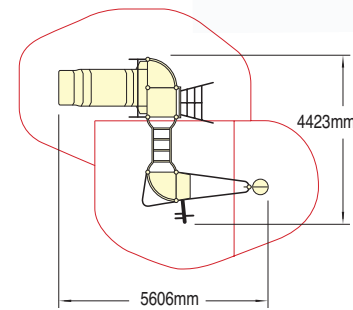

At lower level the XS system offers seating for chill out/socializing areas.

Deck heights: 965mm and 1665mm

Colours

Brown/Yellow Purple/Black

There is a choice of four colour combinations – as can be seen from this colour chart. Your choice should be specified when ordering any units from the XS range.

Wet Pour Safety Surfacing
2.1m FFH: 24m² x 80mm
1.7m FFH: 10m² x 60mm
1.2m FFH: 12m² x 40mm

Motiv8

Product code 801-MOTI

10 Play Features

- Double XS Tower
- Wide Slide
- Low Climbing Wall
- Scramble Net
- Inclined Scoop Link
- High Fireman's Pole XS Tower
- Spinner Outrigger with Access Climber
- Fireman's Pole
- High Fireman's Wall
- Chill Out Seat

Wet Pour Safety Surfacing
1.7m FFH: 16m² x 60mm
1.2m FFH: 21m² x 40mm
0.6m FFH: 7m² x 20mm

XS
Modular Play System

Xceed

Product code 801-XCEE

5 Play Features

- High Climbing Wall XS Tower
- Spinner Outrigger with Access Climber
- High Slide Outrigger with Access Climber
- High Climbing Wall
- Chill Out Seat

Wet Pour Safety Surfacing
2.1m FFH: 22m² x 80mm
1.2m FFH: 14m² x 40mm

Xcel
Product code 801-XCEL

5 Play Features

- Low Fireman's Pole XS Tower
- Low Slide Outrigger with Access Climber
- Fireman's Pole
- Scramble Net
- Low Fireman's Wall