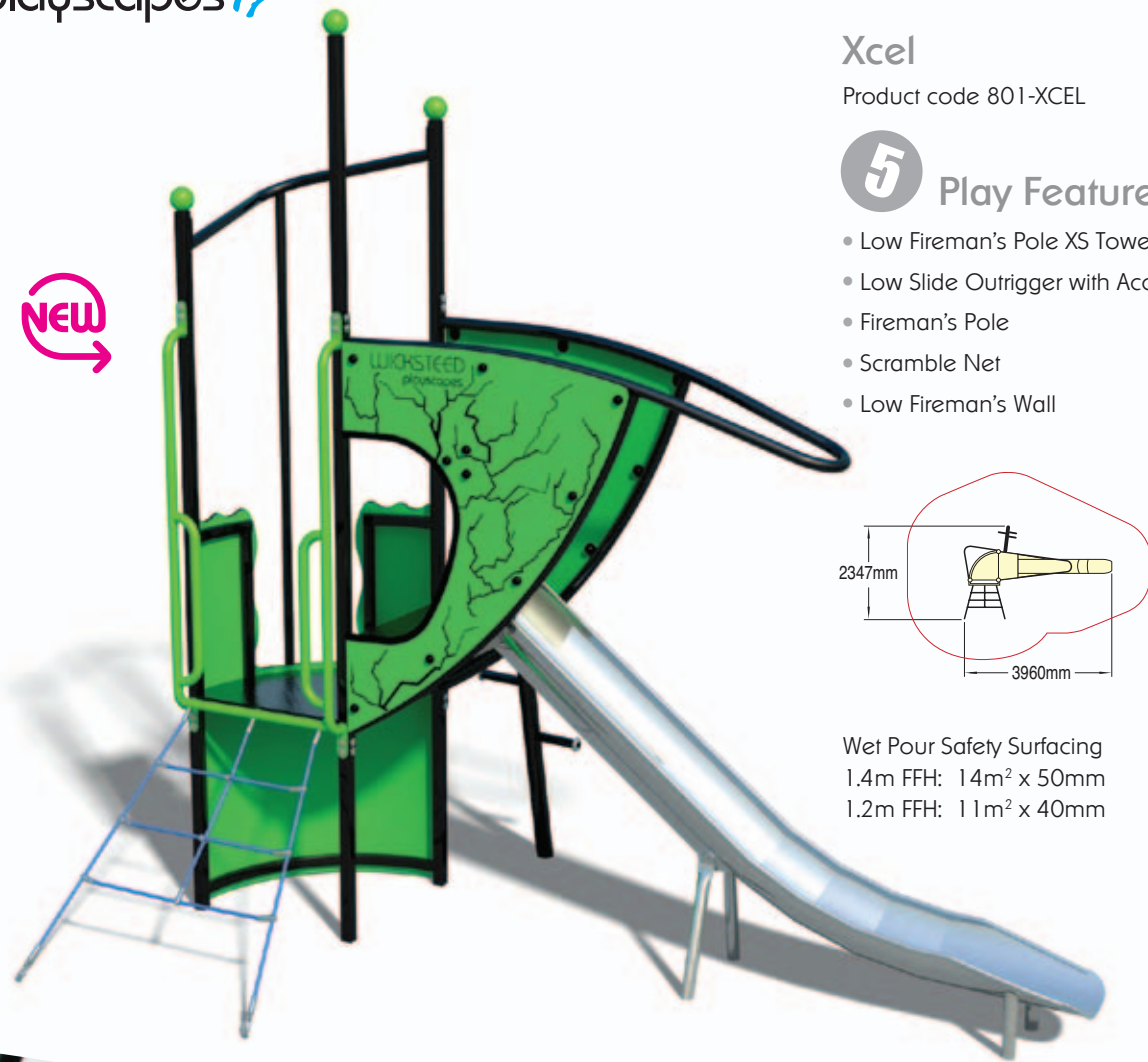

Wet Pour Safety Surfacing
2.1m FFH: 24m² x 80mm
1.7m FFH: 10m² x 60mm
1.2m FFH: 12m² x 40mm

Motiv8

Product code 801-MOTI

10 Play Features

- Double XS Tower
- Wide Slide
- Low Climbing Wall
- Scramble Net
- Inclined Scoop Link
- High Fireman's Pole XS Tower
- Spinner Outrigger with Access Climber
- Fireman's Pole
- High Fireman's Wall
- Chill Out Seat

Wet Pour Safety Surfacing
1.7m FFH: 16m² x 60mm
1.2m FFH: 21m² x 40mm
0.6m FFH: 7m² x 20mm

XS
Modular Play System

Xceed

Product code 801-XCEE

5 Play Features

- High Climbing Wall XS Tower
- Spinner Outrigger with Access Climber
- High Slide Outrigger with Access Climber
- High Climbing Wall
- Chill Out Seat

Wet Pour Safety Surfacing
2.1m FFH: 22m² x 80mm
1.2m FFH: 14m² x 40mm

Xcel
Product code 801-XCEL

5 Play Features

- Low Fireman's Pole XS Tower
- Low Slide Outrigger with Access Climber
- Fireman's Pole
- Scramble Net
- Low Fireman's Wall

Wet Pour Safety Surfacing
1.4m FFH: 14m² x 50mm
1.2m FFH: 11m² x 40mm

Activ8
Product code 801-ACTI

9 Play Features

- Spinner Outrigger with Access Climber
- High Climbing Wall
- Chill Out Seat
- High Climbing Wall XS Tower
- Low Fireman's Pole XS Tower
- Low Slide Outrigger with Access Climber
- Fireman's Pole
- Low Fireman's Wall
- Spiral Crossover