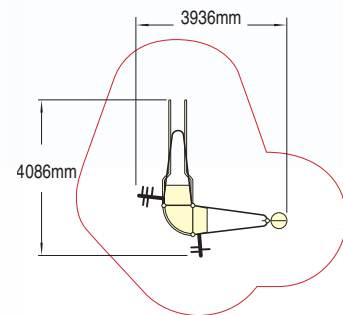

At lower level the XS system offers seating for chill out/socializing areas.

Deck heights: 965mm and 1665mm

Colours

Brown/Yellow Purple/Black

There is a choice of four colour combinations – as can be seen from this colour chart. Your choice should be specified when ordering any units from the XS range.

Xtreme

Product code 801-XTRE

5 Play Features

- High Climbing Wall XS Tower
- Bannister Slide Outrigger with Access Climber
- Spinner Outrigger with Access Climber
- High Climbing Wall
- Chill Out Seat

Wet Pour Safety Surfacing
2.1m FFH: 22m² x 80mm
1.2m FFH: 12m² x 40mm