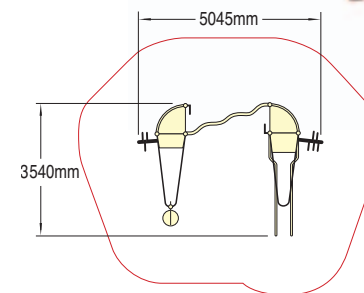

At lower level the XS system offers seating for chill out/socializing areas.

Deck heights: 965mm and 1665mm

Colours

Brown/Yellow Purple/Black

There is a choice of four colour combinations – as can be seen from this colour chart. Your choice should be specified when ordering any units from the XS range.

Xtreme

Product code 801-XTRE

5 Play Features

- High Climbing Wall XS Tower
- Bannister Slide Outrigger with Access Climber
- Spinner Outrigger with Access Climber
- High Climbing Wall
- Chill Out Seat

Wet Pour Safety Surfacing
2.1m FFH: 22m² x 80mm
1.2m FFH: 12m² x 40mm

Wet Pour Safety Surfacing
2.1m FFH: 24m² x 80mm
1.7m FFH: 10m² x 60mm
1.2m FFH: 12m² x 40mm

Motiv8

Product code 801-MOTI

10 Play Features

- Double XS Tower
- Wide Slide
- Low Climbing Wall
- Scramble Net
- Inclined Scoop Link
- High Fireman's Pole XS Tower
- Spinner Outrigger with Access Climber
- Fireman's Pole
- High Fireman's Wall
- Chill Out Seat

Wet Pour Safety Surfacing
1.7m FFH: 16m² x 60mm
1.2m FFH: 21m² x 40mm
0.6m FFH: 7m² x 20mm

XS
Modular Play System

Xceed

Product code 801-XCEE

5 Play Features

- High Climbing Wall XS Tower
- Spinner Outrigger with Access Climber
- High Slide Outrigger with Access Climber
- High Climbing Wall
- Chill Out Seat