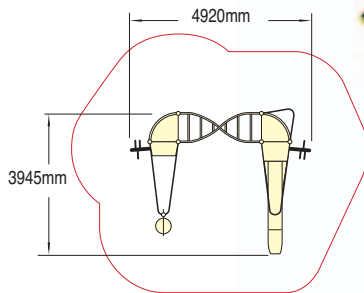

At lower level the XS system offers seating for chill out/socializing areas.

Deck heights: 965mm and 1665mm

Colours

Brown/Yellow Purple/Black

There is a choice of four colour combinations – as can be seen from this colour chart. Your choice should be specified when ordering any units from the XS range.

Wet Pour Safety Surfacing
1.7m FFH: 16m² x 60mm
1.2m FFH: 21m² x 40mm
0.6m FFH: 7m² x 20mm

XS
Modular Play System

Xceed

Product code 801-XCEE

5 Play Features

- High Climbing Wall XS Tower
- Spinner Outrigger with Access Climber
- High Slide Outrigger with Access Climber
- High Climbing Wall
- Chill Out Seat

Wet Pour Safety Surfacing
2.1m FFH: 22m² x 80mm
1.2m FFH: 14m² x 40mm

Xcel
Product code 801-XCEL

5 Play Features

- Low Fireman's Pole XS Tower
- Low Slide Outrigger with Access Climber
- Fireman's Pole
- Scramble Net
- Low Fireman's Wall

Wet Pour Safety Surfacing
2.4m FFH: 21m² x 90mm
1.7m FFH: 10m² x 60mm
1.2m FFH: 14m² x 40mm

Play Features