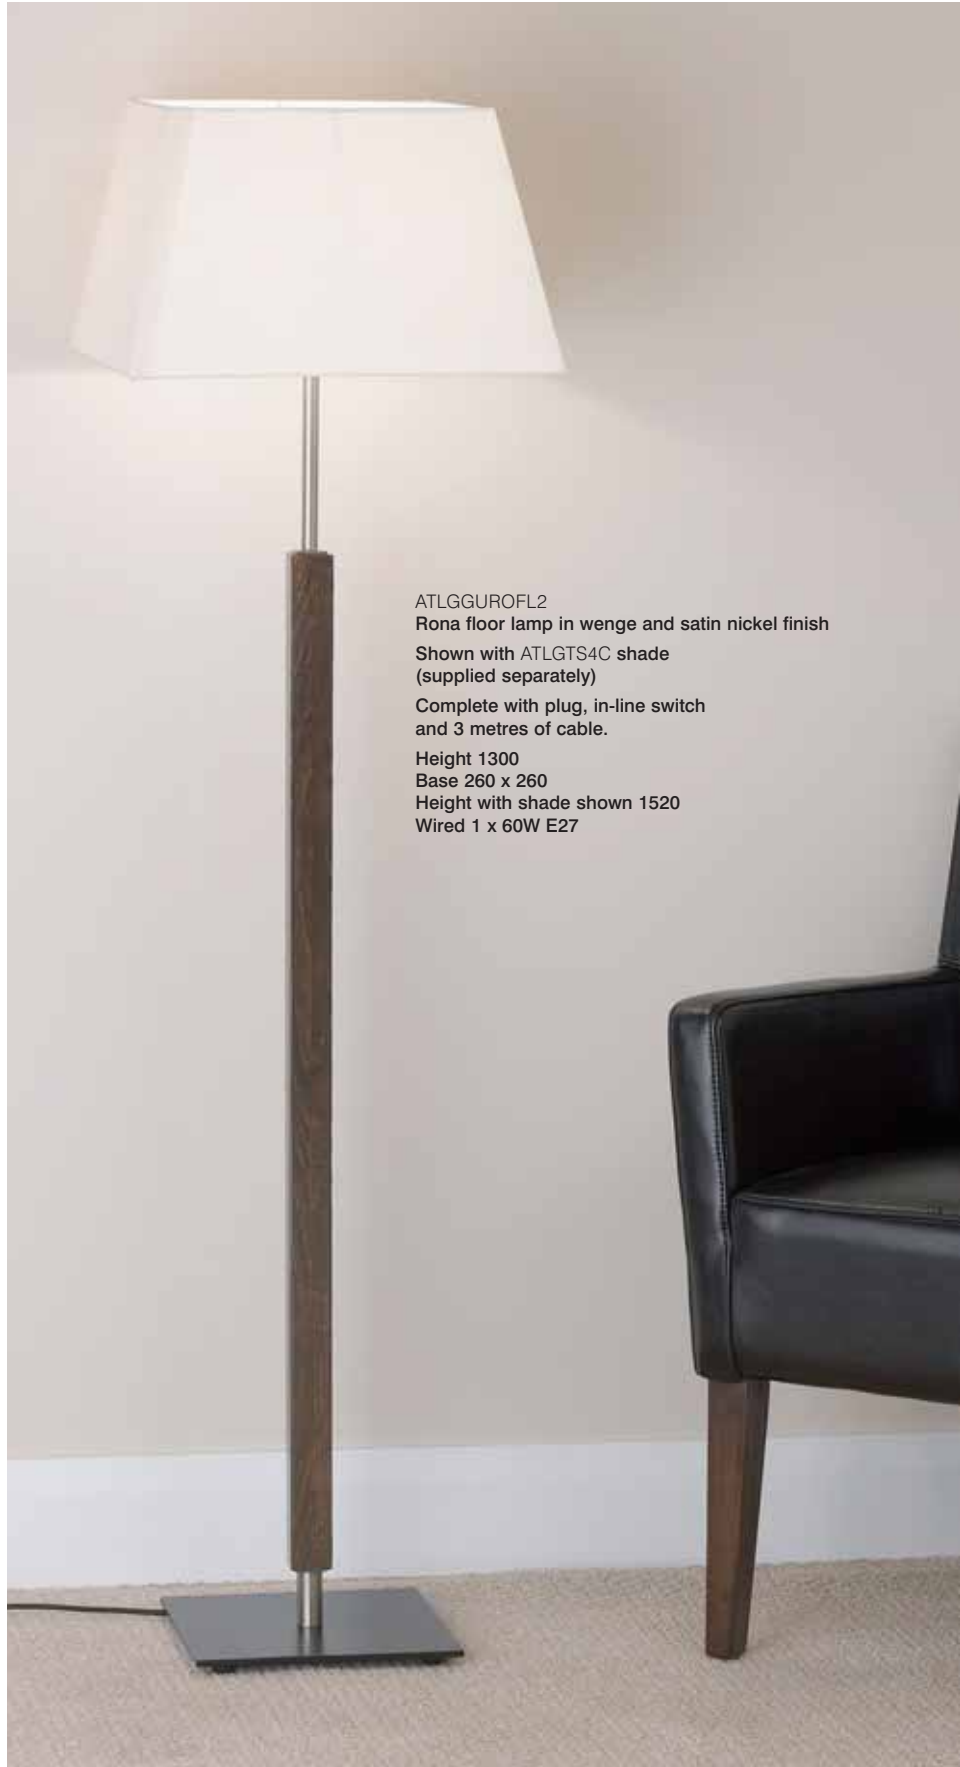

ATLGGUROFL2
Rona floor lamp in wenge and satin nickel finish
Shown with ATLGTS4C shade (supplied separately)
Complete with plug, in-line switch and 3 metres of cable.
Height 1300
Base 260 x 260
Height with shade shown 1520
Wired 1 x 60W E27