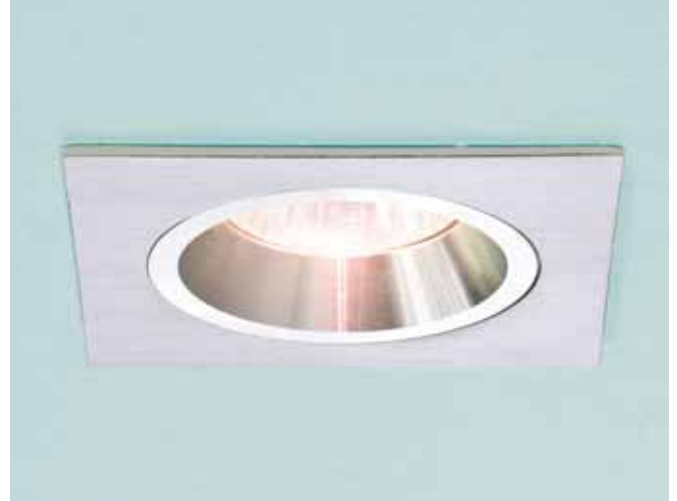

ATLGDL42
Low voltage square recessed spotlight in brushed aluminium finish
Length 92
Width 92
Wired 1 x 50W GX5.3
Requires transformer (sold separately)