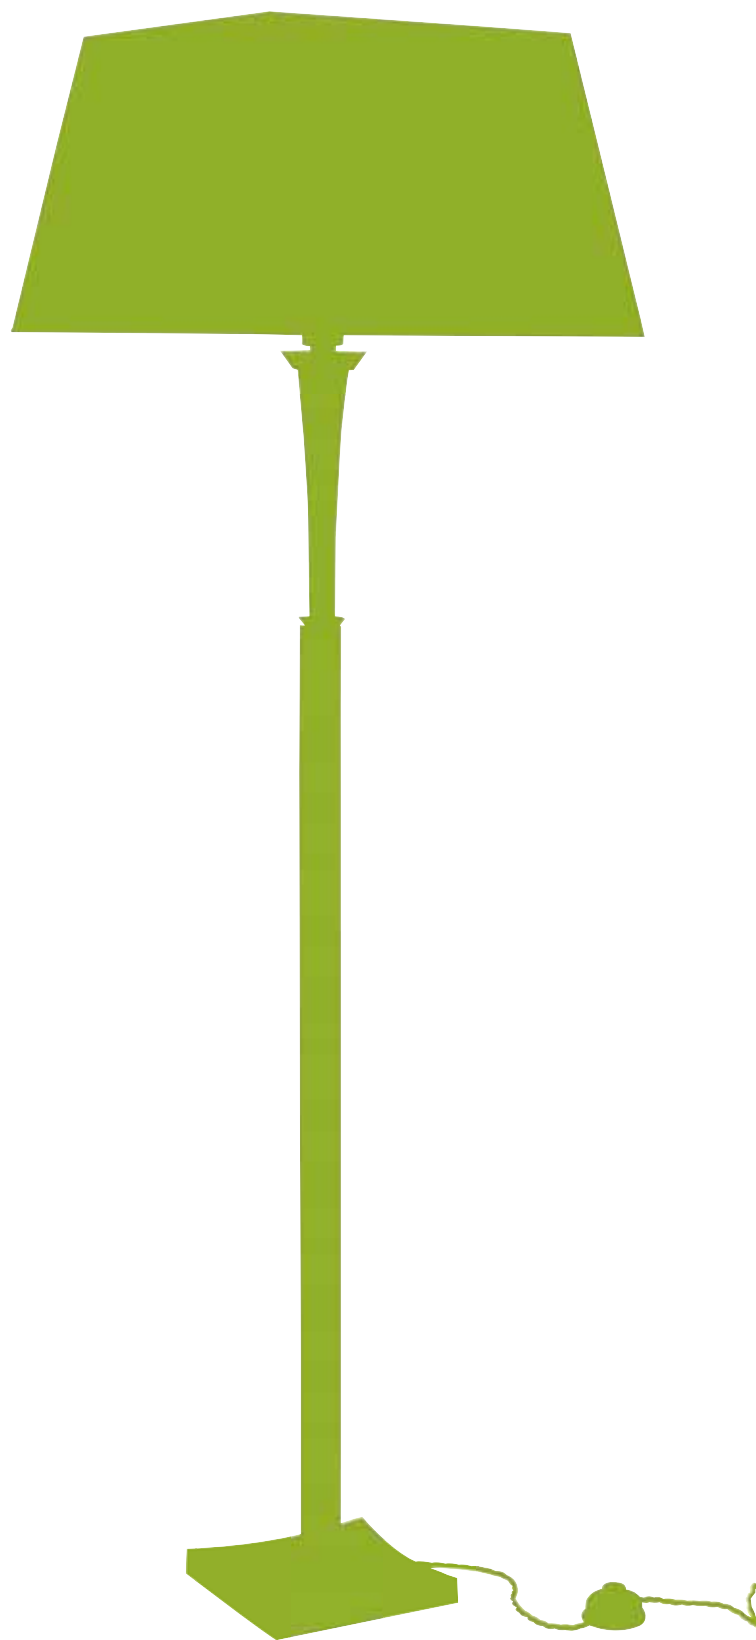

CONTENTS

Collections.....	2
Prismatic.....	54
Pendants	58
Custom made fabric shades.....	73
Crystal.....	78
Guest room.....	92
Bathroom.....	116
Table & floor lamps.....	122
Wall lights	140
Uplighters.....	147
LED spotlights.....	150
Low voltage spotlights	151
Flush fittings.....	152
Picture lights.....	154
Sign lights	155
Spotlights	155
Exterior lighting.....	156
Glass shades	162
Standard shades	164
LED design.....	166
Bespoke lighting.....	168

Full index: see inside back cover