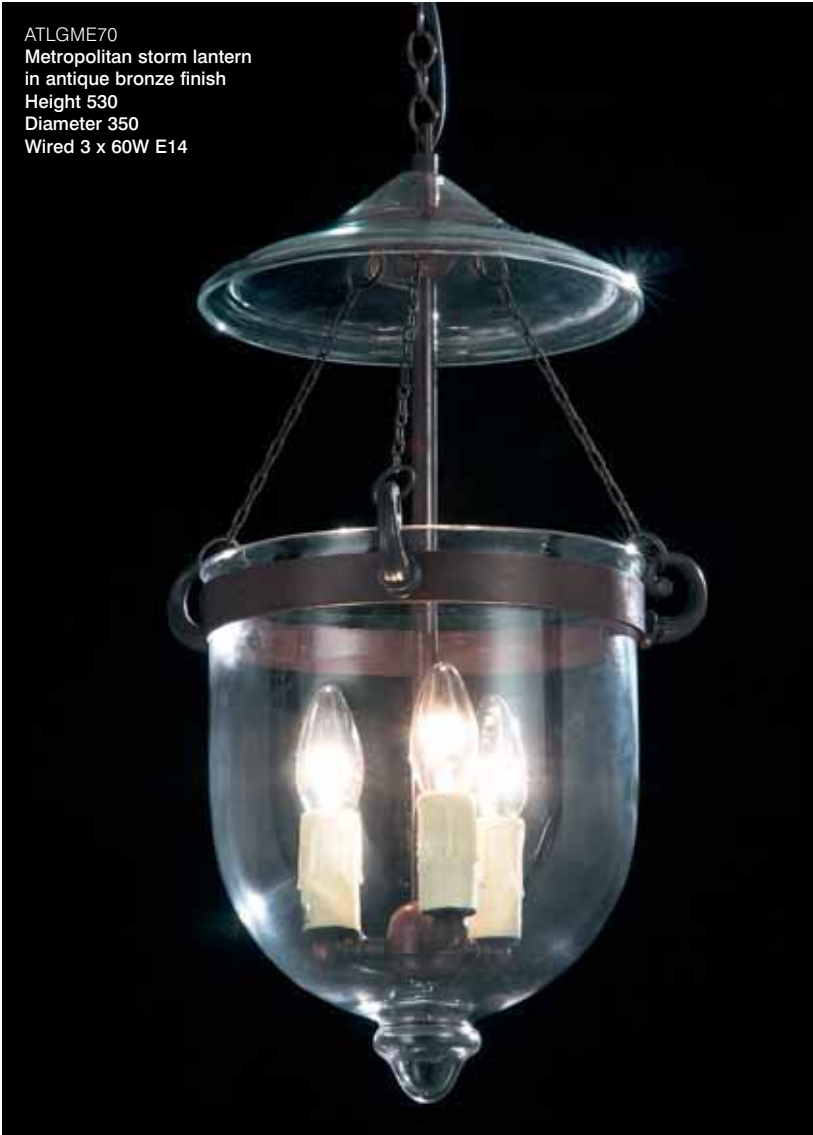

PENDANTS

ATLGME70
Metropolitan storm lantern
in antique bronze finish
Height 530
Diameter 350
Wired 3 x 60W E14