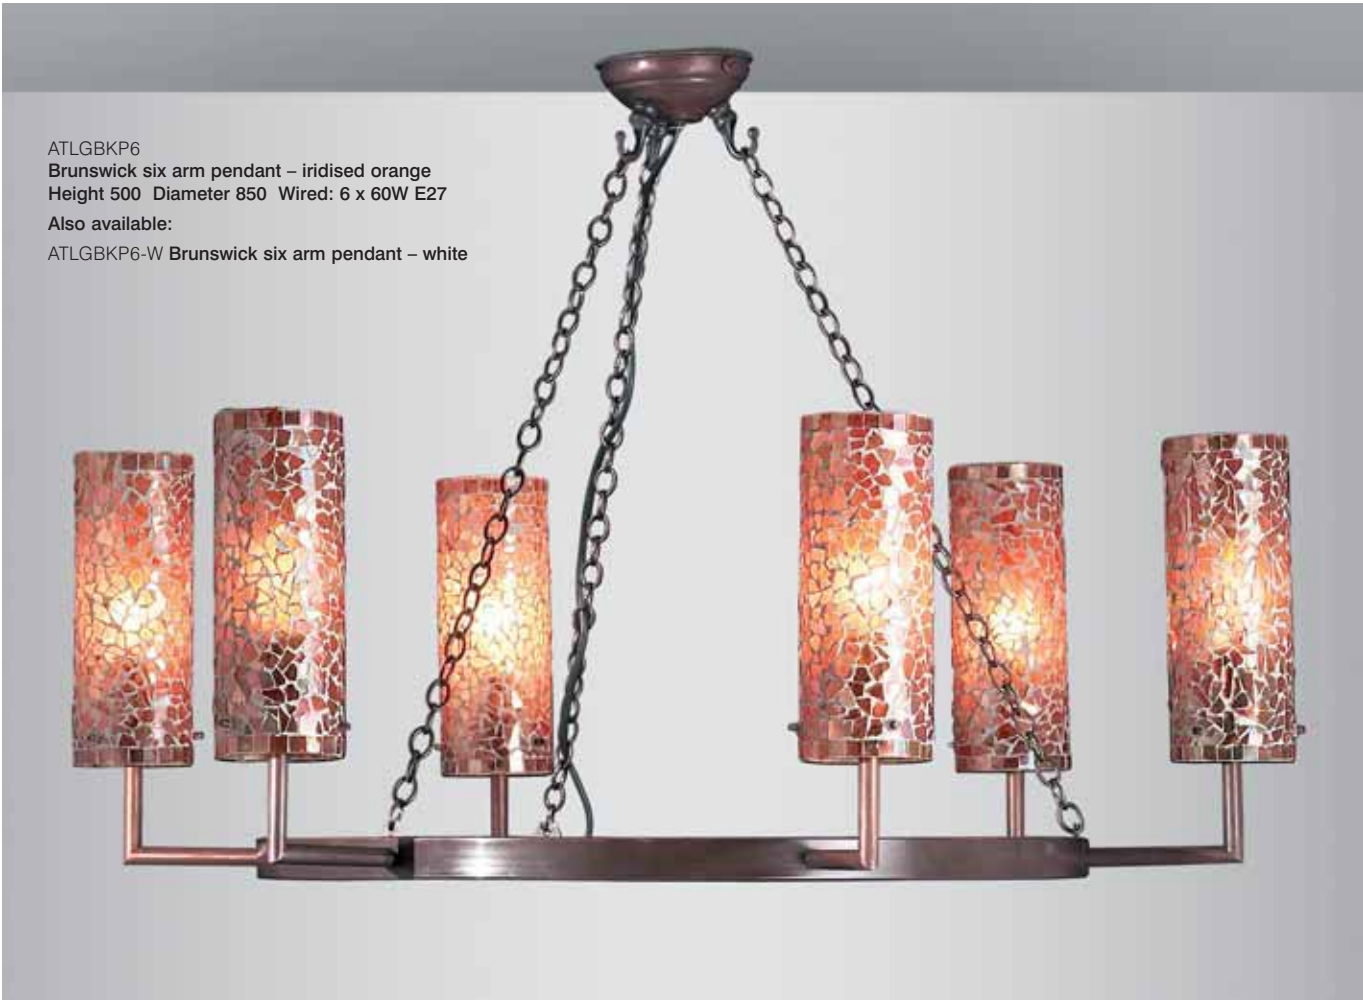

ATLGBKP6
Brunswick six arm pendant – iridised orange
Height 500 Diameter 850 Wired: 6 x 60W E27
Also available:
ATLGBKP6-W Brunswick six arm pendant – white

BRUNSWICK

A striking range featuring hand-made mosaic cylinders in iridised orange with antique metalwork, or white with matt nickel metalwork. The cylinders will accept low energy lamps with integral ballast if required.