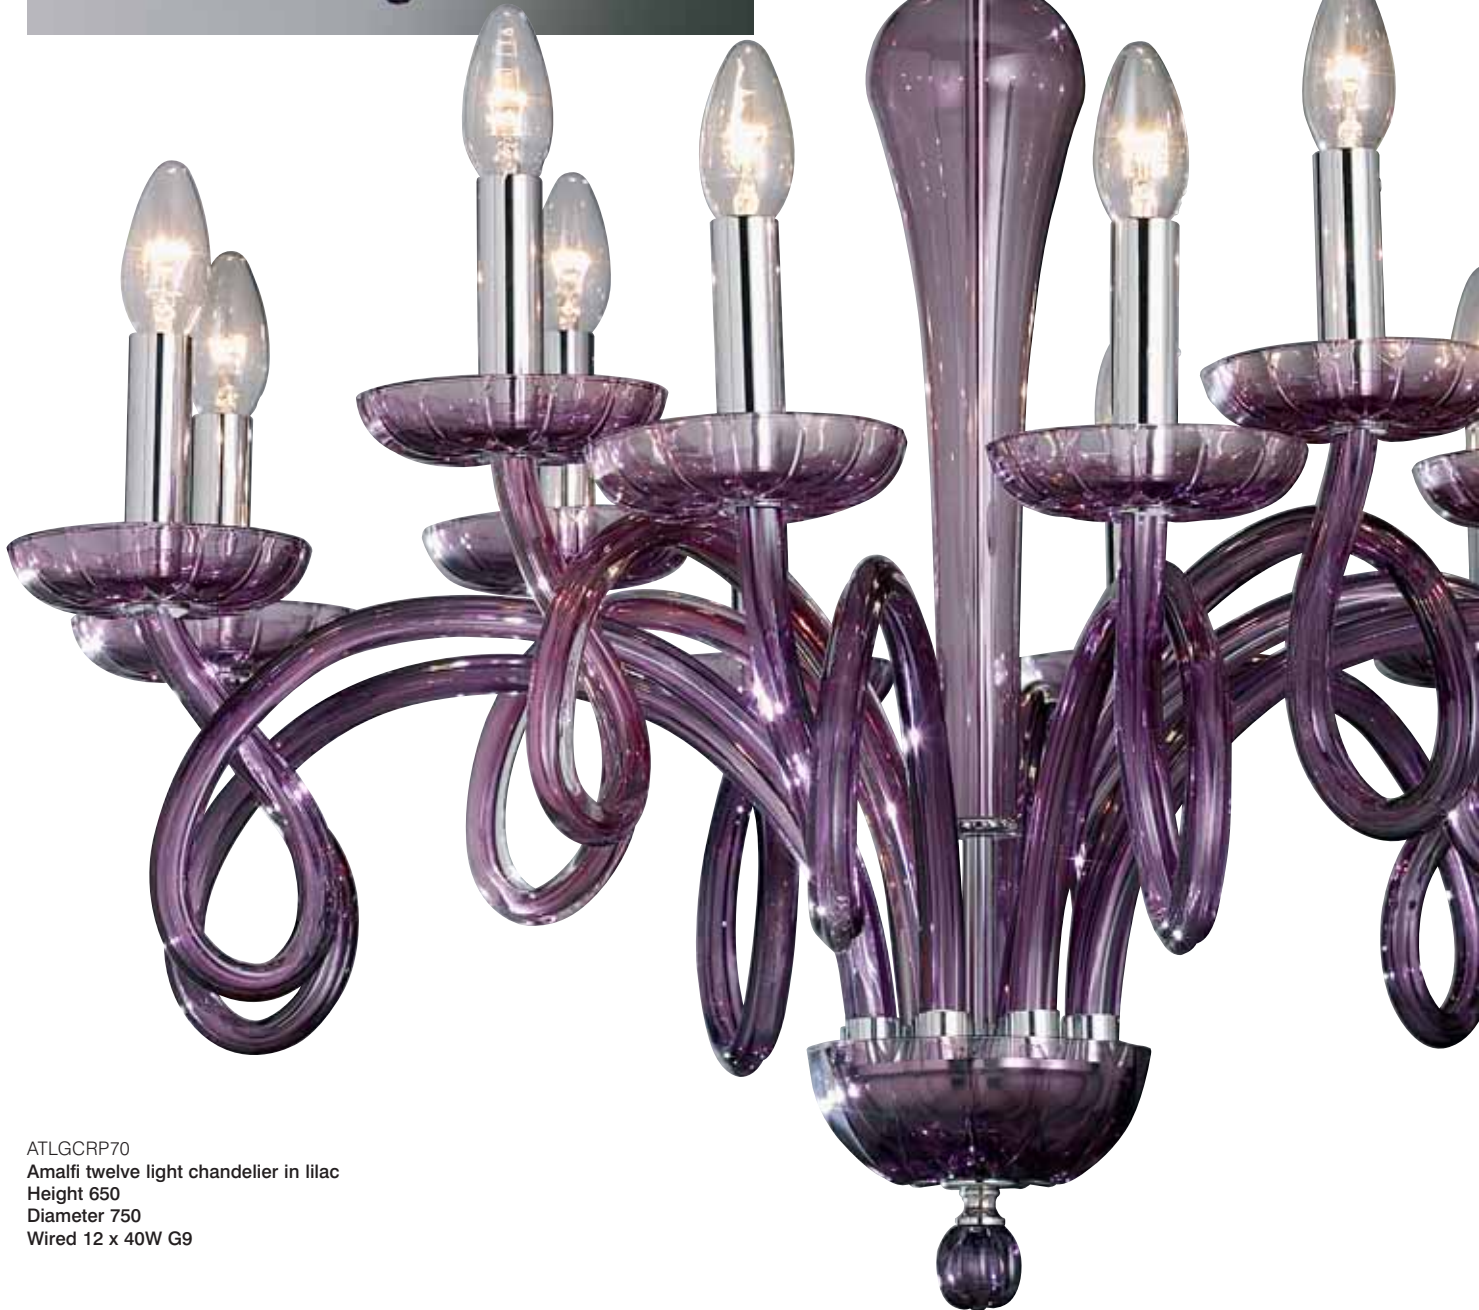

ATLGCRP70
Amalfi twelve light chandelier in lilac
Height 650
Diameter 750
Wired 12 x 40W G9