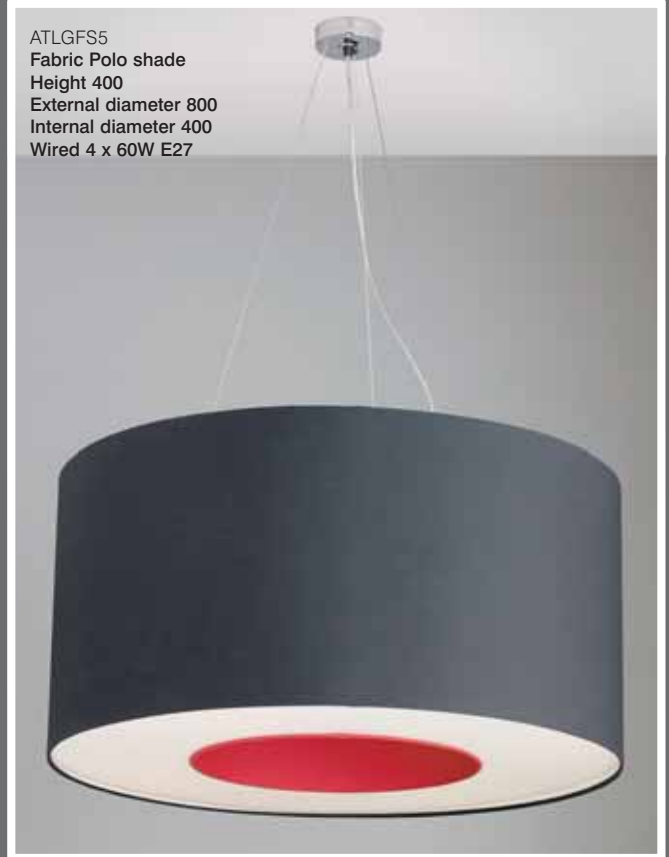

THE ROYAL INSTITUTION, London