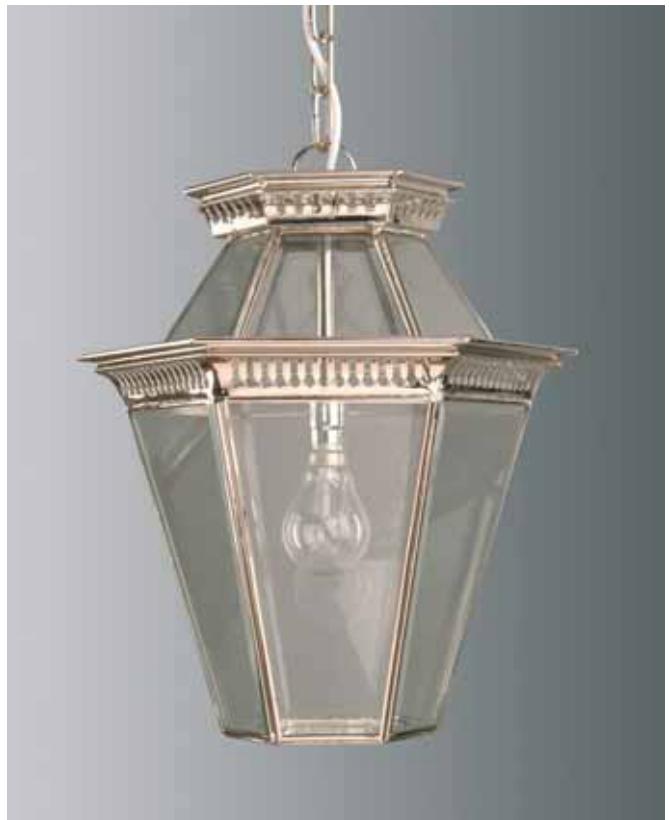

ATLGME80N
Bevelled glass pendant in nickel
Height 400 Width 340 Depth 340 Wired 1 x 100W E27 UL listed
Also available:
ATLGME80
Bevelled glass pendant in antique brass
Height 400 Width 340 Depth 340 Wired 1 x 100W E27 UL listed