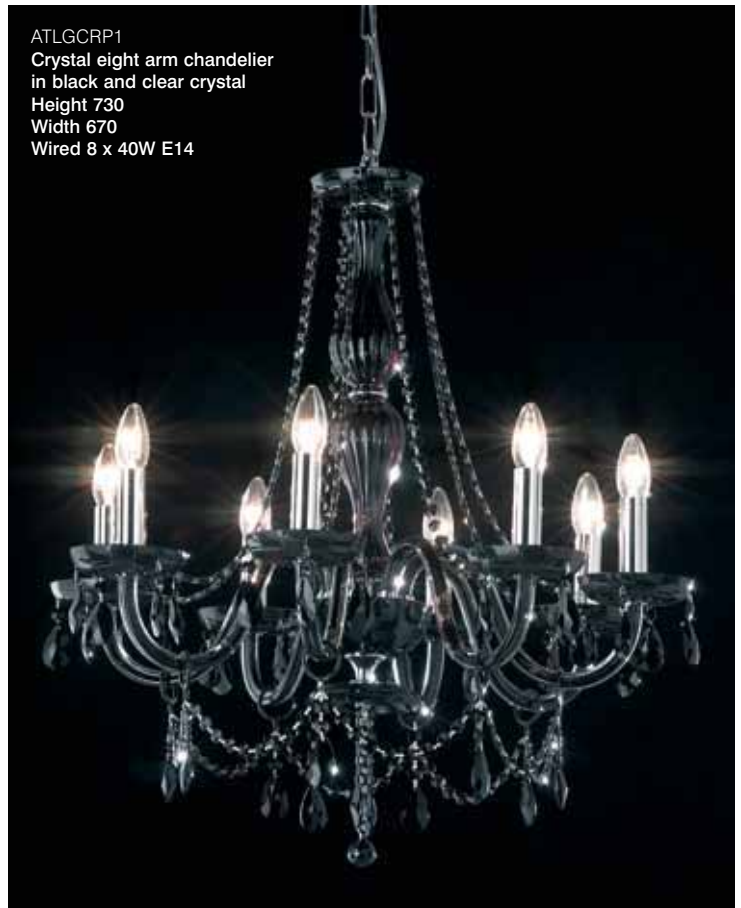

ATLGCRP1
Crystal eight arm chandelier
in black and clear crystal
Height 730
Width 670
Wired 8 x 40W E14