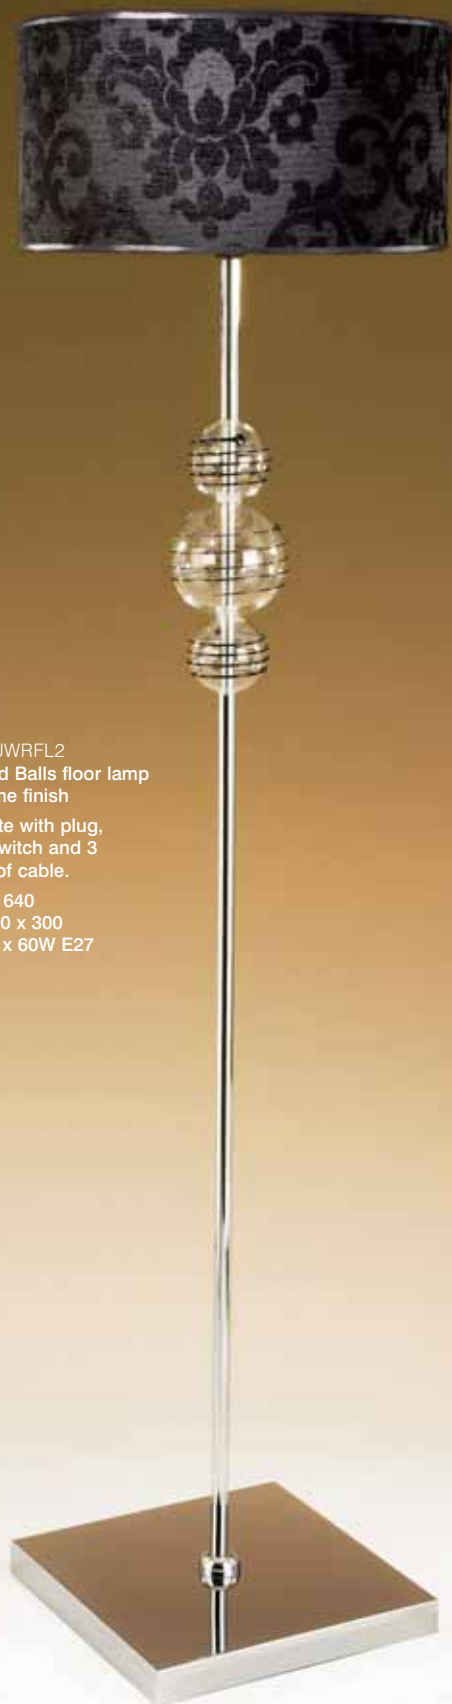

WRAPPED BALLS

Hollow glass balls with black wrapping and chrome metal finish.
Complete with black/black chenille shade as shown.

ATLGGUWRFL2
Wrapped Balls floor lamp
in chrome finish
Complete with plug,
in-line switch and 3
metres of cable.
Height 1640
Base 300 x 300
Wired 1 x 60W E27