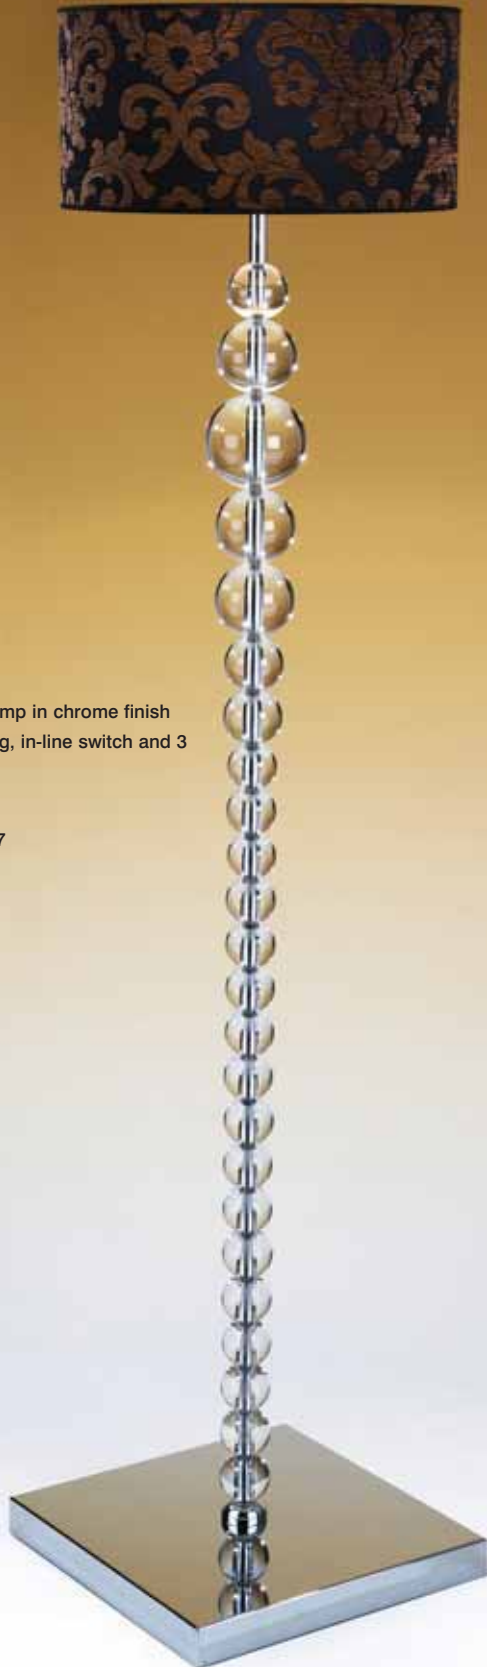

SOLID BALLS

Finest quality solid glass balls and chrome metal finish.
Complete with black/brown chenille shade as shown.

ATLGGUSBFL2
Solid Balls floor lamp in chrome finish
Complete with plug, in-line switch and 3 metres of cable
Height 1300
Base 300 x 300
Wired 1 x 60W E27