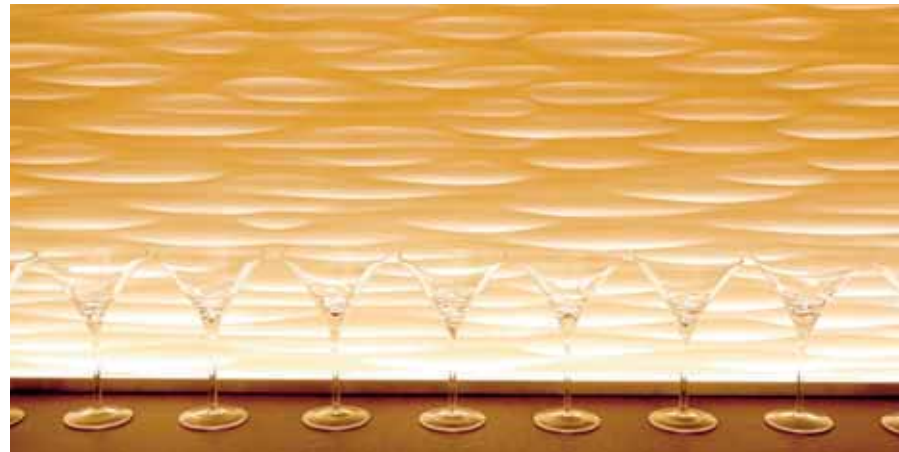

Square	Code	Top	Bottom	Height	Fabric
	ATLGSQ1C	200	200	150	Cotton
	ATLGSQ2C	250	250	150	Cotton
	ATLGSQ3C	300	300	200	Cotton
	ATLGSQ4C	350	350	200	Cotton
	ATLGSQ1S	200	200	150	Silk
	ATLGSQ2S	250	250	150	Silk
	ATLGSQ3S	300	300	200	Silk
	ATLGSQ4S	350	350	200	Silk
Coolie	Code	Top diameter	Bottom diameter	Height	Fabric
	ATLGCO1C	110	360	170	Cotton
	ATLGCO2C	130	410	200	Cotton
	ATLGCO3C	150	460	220	Cotton
	ATLGCO4C	170	510	240	Cotton
	ATLGCO5C	190	560	200	Cotton
	ATLGCO6C	210	610	300	Cotton
	ATLGCO7C	230	660	340	Cotton
	ATLGCO8C	250	710	370	Cotton
	ATLGCO1S	110	360	170	Silk
	ATLGCO2S	130	410	200	Silk
	ATLGCO3S	150	460	220	Silk
	ATLGCO4S	170	510	240	Silk
	ATLGCO5S	190	560	200	Silk
	ATLGCO6S	210	610	300	Silk
	ATLGCO7S	230	660	340	Silk
	ATLGCO8S	250	710	370	Silk
Empire	Code	Top diameter	Bottom diameter	Height	Fabric
	ATLGEM1C	180	360	220	Cotton
	ATLGEM2C	200	410	240	Cotton
	ATLGEM3C	220	460	260	Cotton
	ATLGEM4C	250	510	280	Cotton
	ATLGEM5C	270	560	310	Cotton
	ATLGEM6C	350	610	350	Cotton
	ATLGEM7C	380	660	390	Cotton
	ATLGEM8C	400	710	420	Cotton
	ATLGEM1S	180	360	220	Silk
	ATLGEM2S	200	410	240	Silk
	ATLGEM3S	220	460	260	Silk
	ATLGEM4S	250	510	280	Silk
	ATLGEM5S	270	560	310	Silk
	ATLGEM6S	350	610	350	Silk
	ATLGEM7S	380	660	390	Silk
	ATLGEM8S	400	710	420	Silk