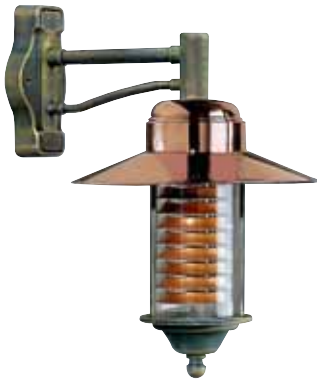

Anodised aluminium louvres are effective in directing the light downwards

Lantern diameter 330mm

Finish options: add the selected suffix to the product code:

Textured black	NE
Black/green/gold	SO
Rusty brown	RB
Green marble	VM
Anthracite	CF