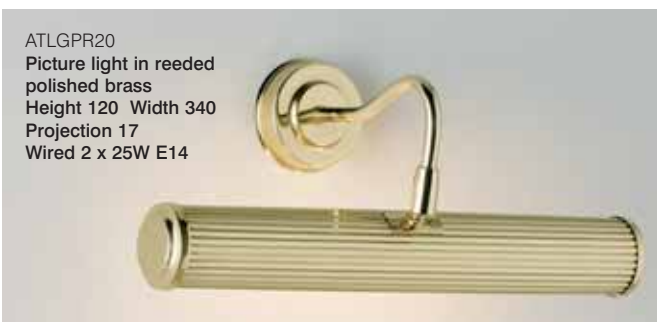

ATLGPR20
Picture light in reeded polished brass
Height 120 Width 340
Projection 17
Wired 2 x 25W E14