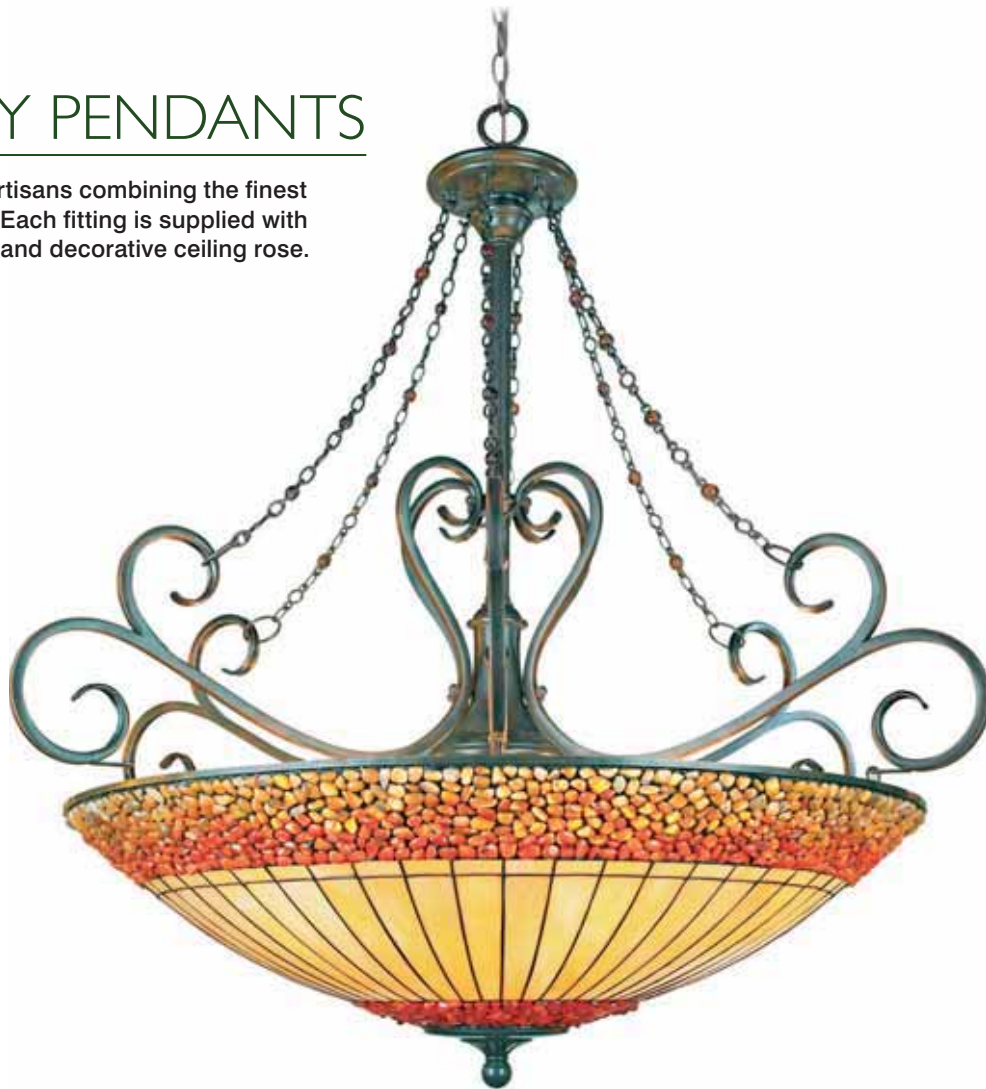

TIFFANY PENDANTS

Hand crafted by artisans combining the finest opalescent glass. Each fitting is supplied with chain suspension and decorative ceiling rose.

ATTYHP5
Inverted tiffany pendant
Diameter 1100
Height 1100
Wired 6 x 100W E27