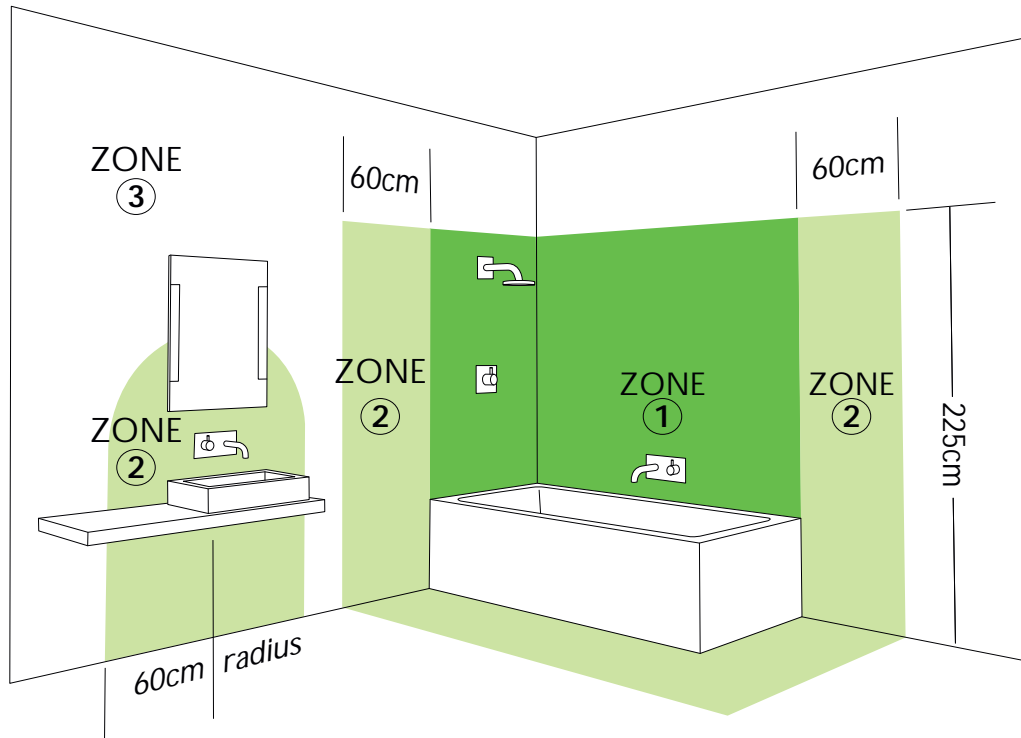

BATHROOM LIGHTING

Due to strict regulations relating to the use of lighting in areas where there is a bath or shower, all our bathroom fittings are IP rated to indicate the zone(s) in which they can be used. If you have any doubt please ask our advice.

ATLGBTWA10
Belgravia low energy bathroom wall light
in polished chrome and frosted polycarbonate centre
Height 400 Width 70 Projection 85 Wired 1 x 24W 2G11
IP44, Suitable for Zone 2, Zone 3

Also available:

ATLGBTWA12
Belgravia low energy bathroom wall light
in polished chrome and frosted polycarbonate centre
Height 700 Width 70 Projection 85 Wired 1 x 40W 2G11
IP44, Zone 2, Zone 3