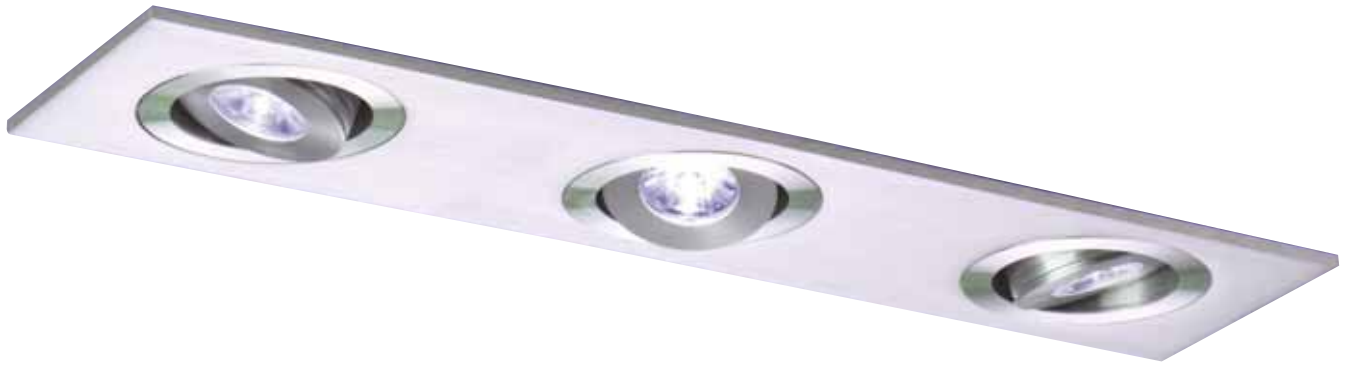

LED SPOTLIGHTS

ATLGDL34
Triple LED adjustable spotlight
Finished in brushed aluminium and chrome
Length 250
Width 60
Depth 3
Wired 3 x 1W LED (supplied)
Requires LED driver (sold separately)