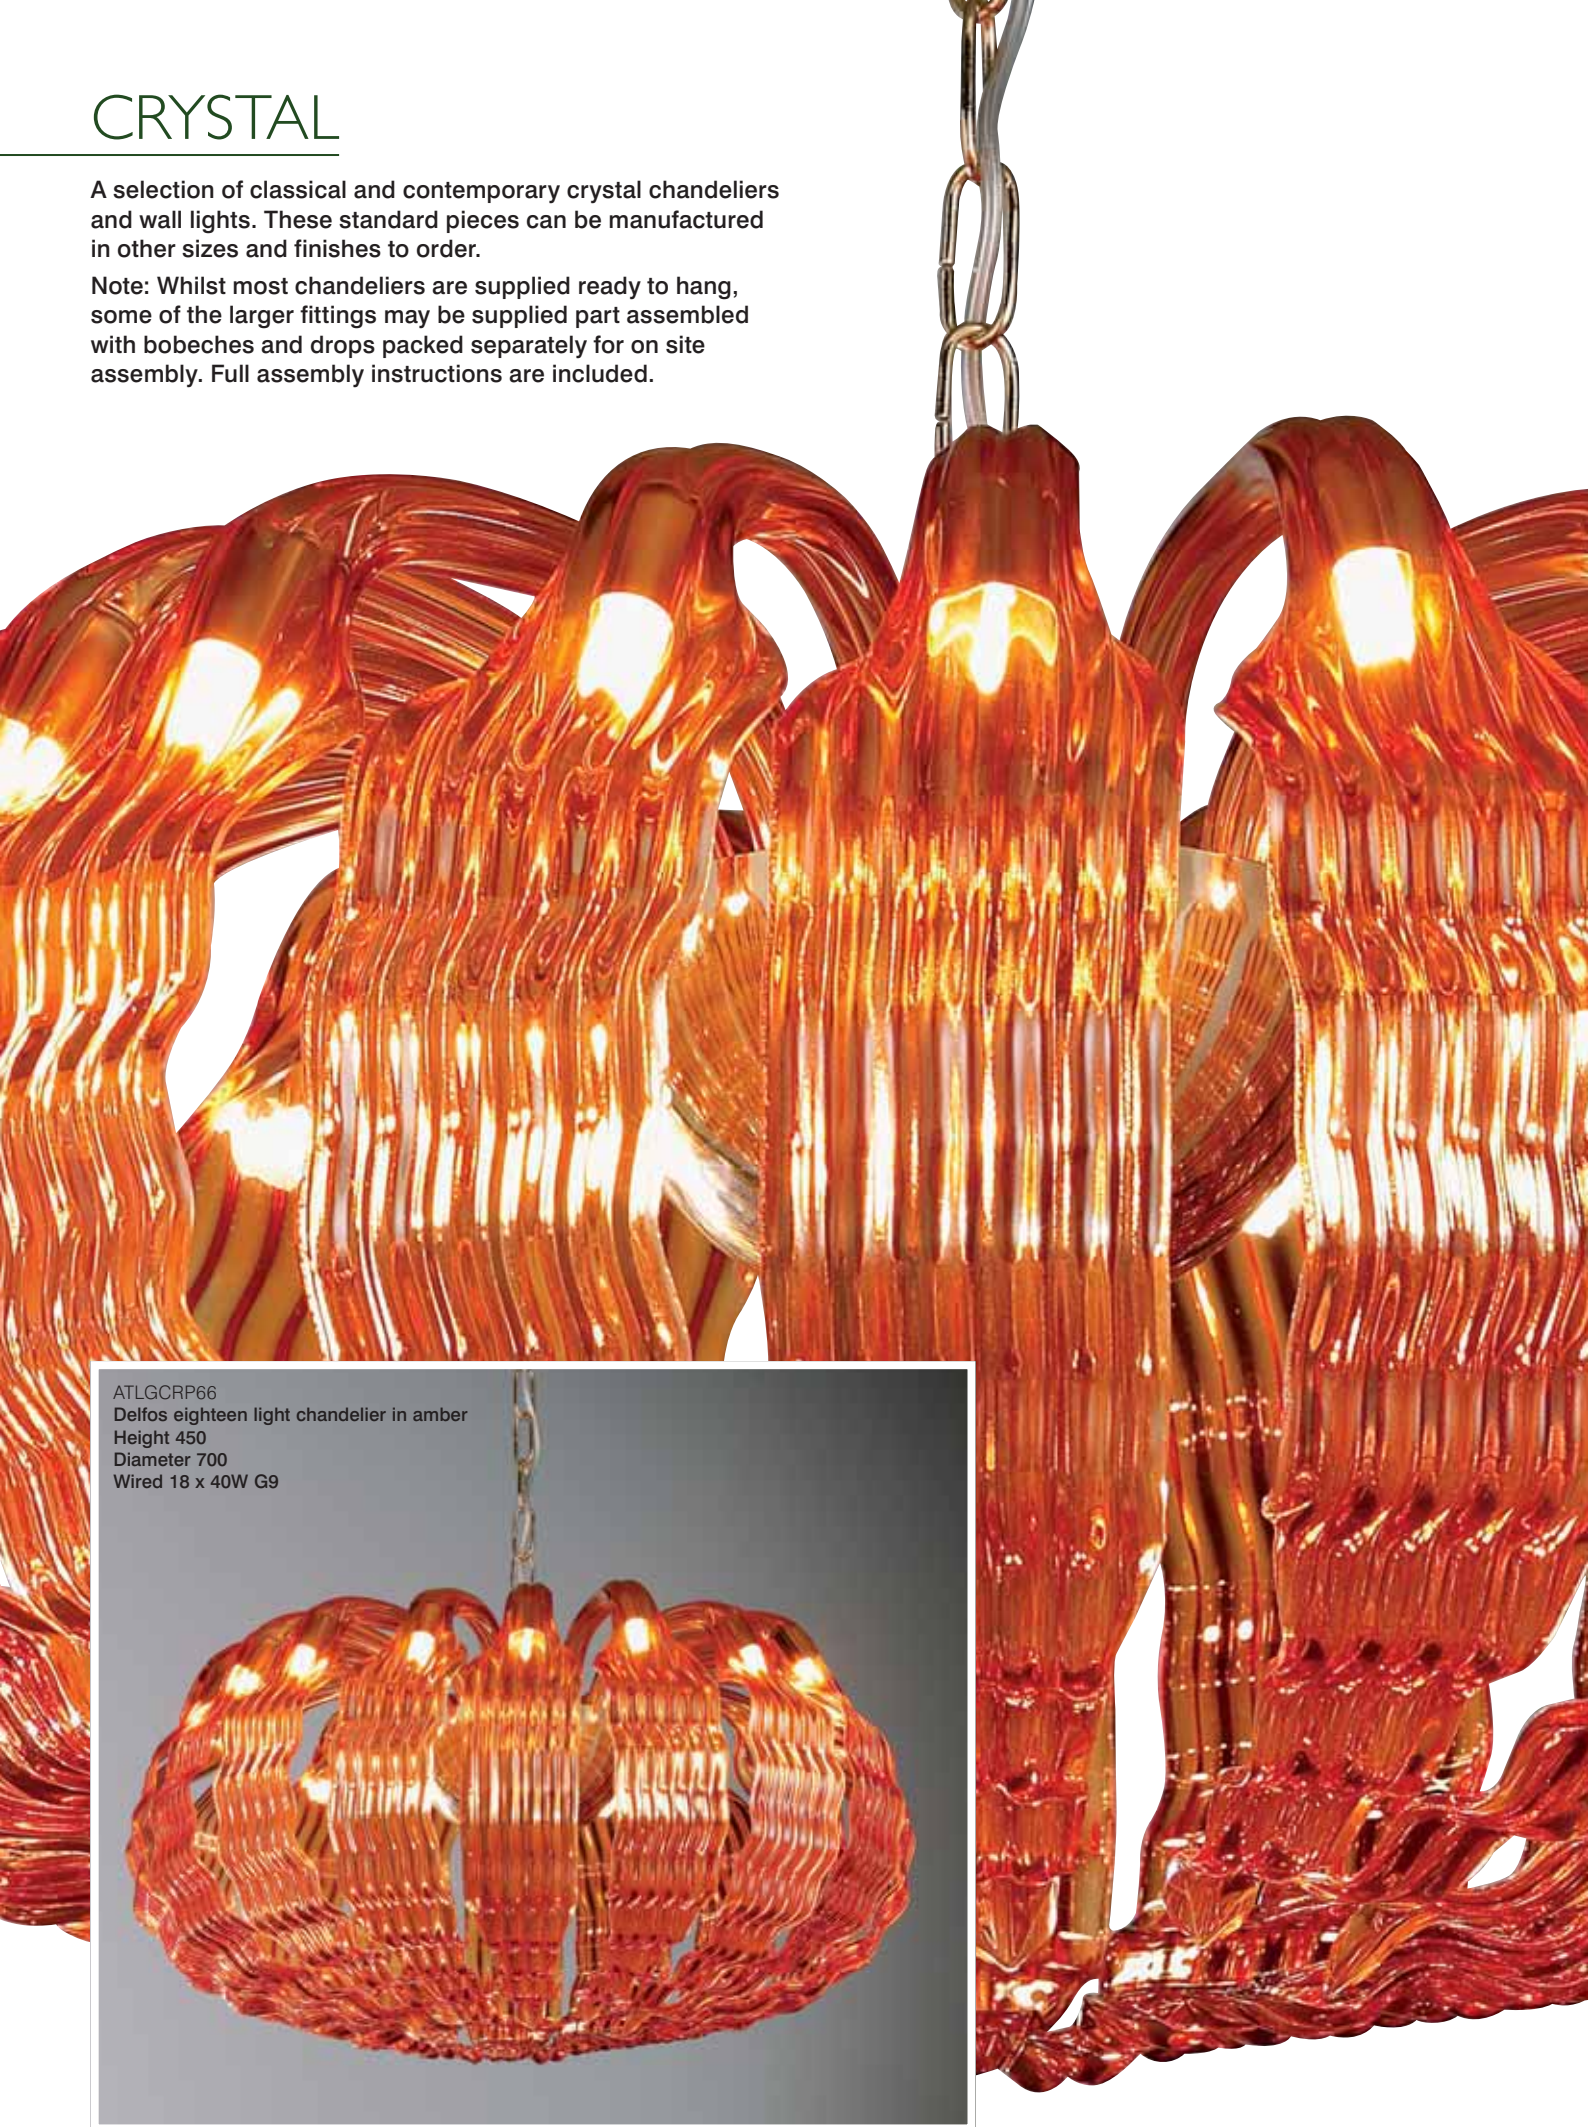

CRYSTAL

A selection of classical and contemporary crystal chandeliers and wall lights. These standard pieces can be manufactured in other sizes and finishes to order.

Note: Whilst most chandeliers are supplied ready to hang, some of the larger fittings may be supplied part assembled with bobeches and drops packed separately for on site assembly. Full assembly instructions are included.