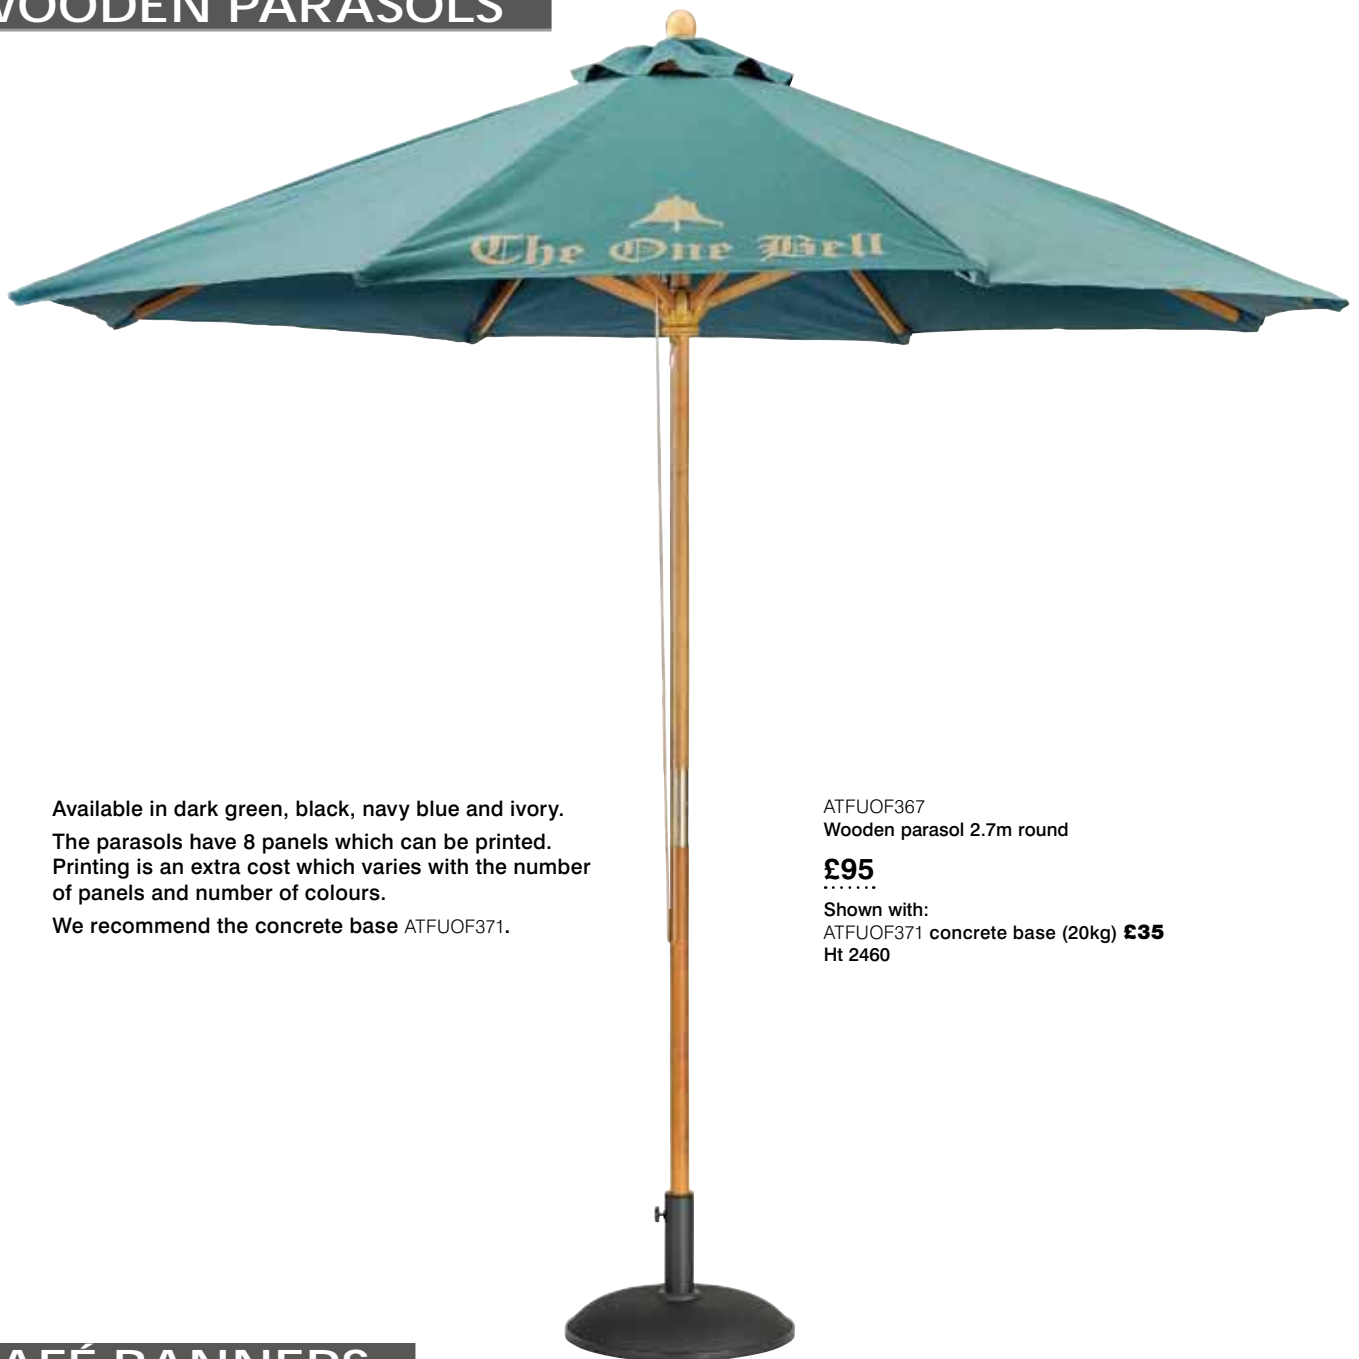

WOODEN PARASOLS

Available in dark green, black, navy blue and ivory.
The parasols have 8 panels which can be printed.
Printing is an extra cost which varies with the number
of panels and number of colours.

We recommend the concrete base ATFUOF371.

ATFUOF367
Wooden parasol 2.7m round

£95

Shown with:
ATFUOF371 concrete base (20kg) **£35**
Ht 2460

CAFÉ BANNERS

Our café banners are the ideal way to maximise the use of your outdoor space.

- Stainless steel posts and crossbars
- Heavy duty polyester fabrics
- Branded using screen or digital printing
- Portable and flexible
- Easy to assemble and dismantle
- A selection of colours available