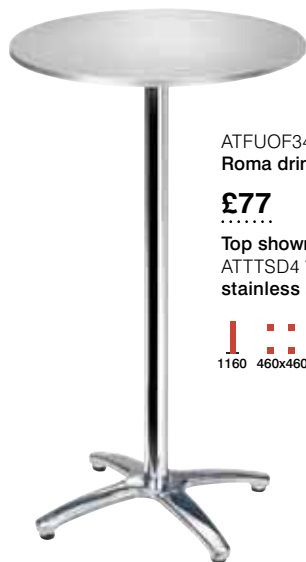

# ROMA

The Roma range of tables features stainless steel bases with anodised aluminium columns which make them ideal for all outdoor environments.

ATFUOF32  
Roma rectangular table base

**£69**

Top shown:  
ATTSD30 1100x700 stainless steel **£59**

695 680x580 1100x700 **kg** 12

ATFUOF30  
Roma four leg table base

**£59**

Top shown:  
ATTTAC6 800 dia solid acacia **£49**

695 460x460 700to800 600to800 **kg** 8

ATFUOF34  
Roma drinkstand table base

**£77**

Top shown:  
ATTSD4 700 dia stainless steel **£46**

1160 460x460 600to700 **kg** 9

ATFUOF30F  
Roma four leg folding table base

**£67**

Top shown:  
ATTSD5 800 dia stainless steel **£55**

695 460x460 700to800 600to800 **kg** 7