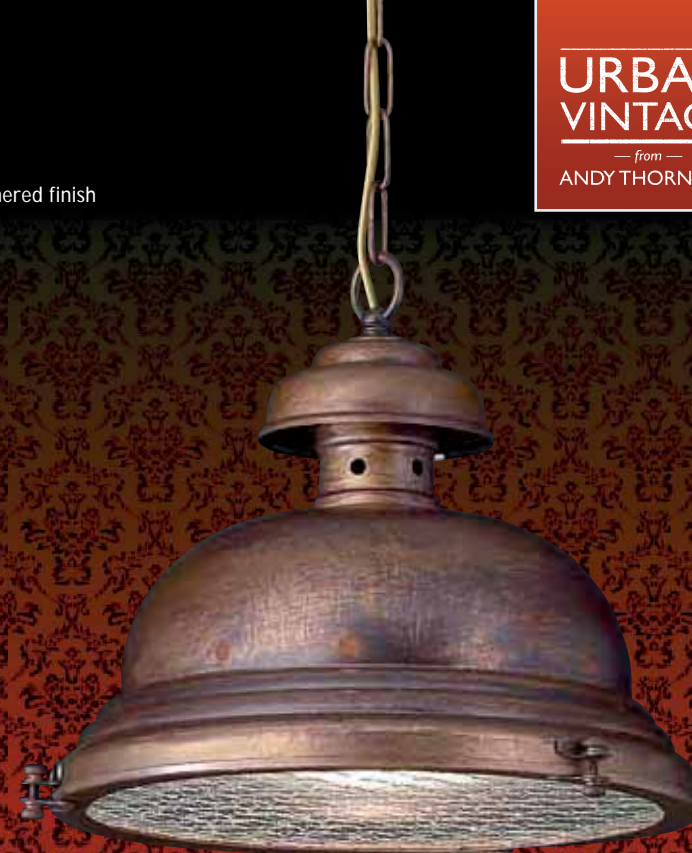

ATLGNLP18
Nautical pendant in weathered finish
Height 360
Diameter 370
Wired 1 x 20W CFL E27
or 1 x 70W Halogen Classic E27
Available UL Listed