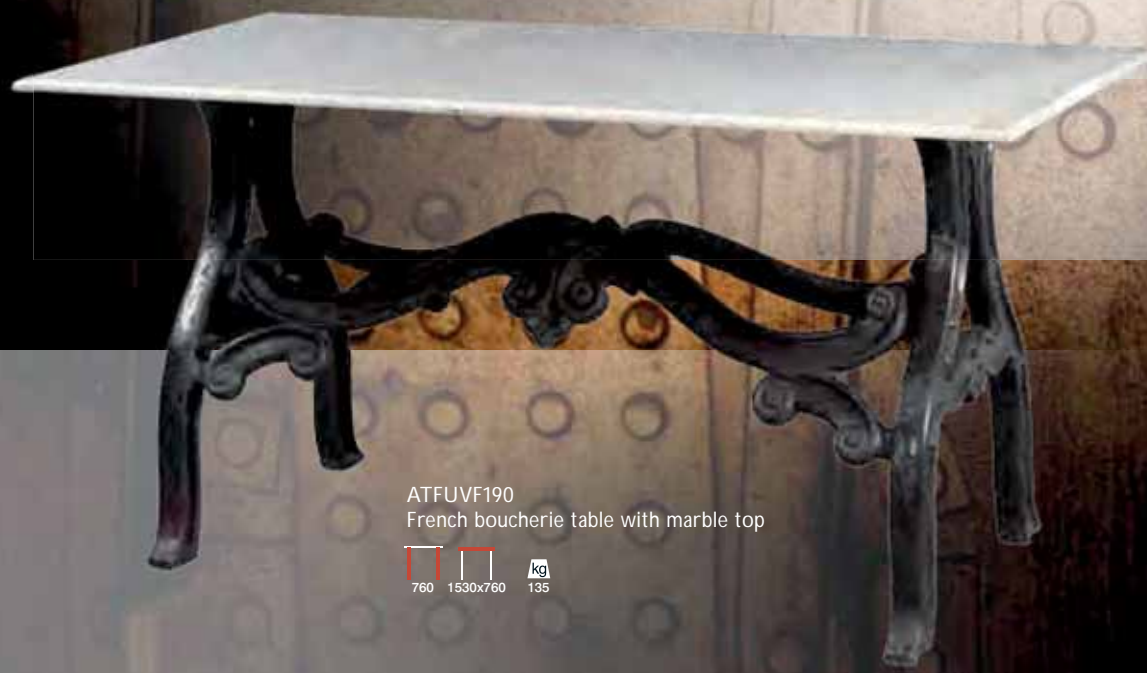

ATFUVF141

Factory refectory table with steel top and 6 swing out seats

880 1830x900 269 kg

ATFUVF190

French boucherie table with marble top

760 1530x760 135 kg

ATFUVF184
Factory cart bench

910 1840x610 105

ATFUVF188
Factory cart shelving unit

830 1530x460 51

ATFUVF136
French factory drawer unit

950 1500x400 70

ATFUVF003
Adjustable industrial shelving unit
Converts to table when flat

780 1540x1100  79

ATFUVF057
Adjustable industrial shelving unit
Converts to coffee table when flat