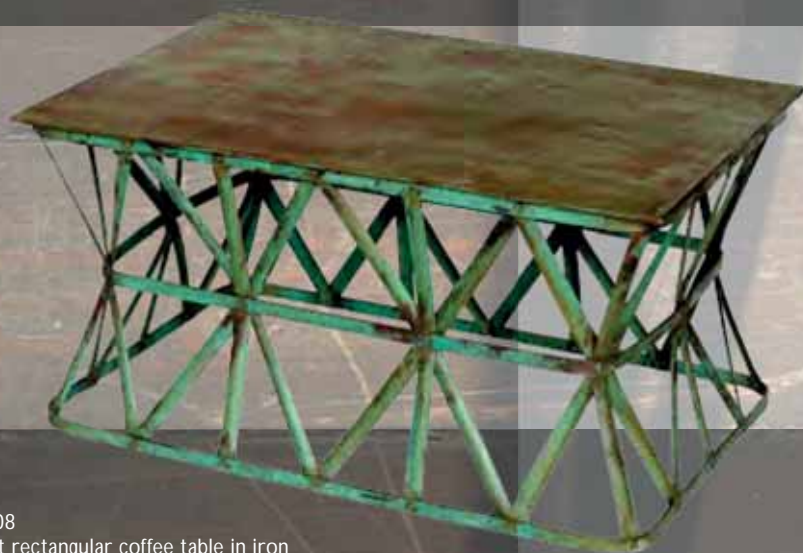

760 350  6

ATFUVF089
Industrial rivet table with iron frame
and reclaimed pine top

ATFUVF065
Industrial rivet coffee table with iron frame
and reclaimed pine top

ATFUVF278
Machinist's low stool

ATFUVF270C
Industrial slat chair in antique black finish

ATFUVF147
Industrial cast iron pedestal table with steel top
Table height adjusts from 720 to 1010mm

ATFUVF043
Industrial cast iron low stool

ATFUVF103
Brooklyn refectory table with iron frame
and reclaimed pine top

790 2450x1020  116

ATFUVF104
Brooklyn refectory bench with iron
frame and reclaimed pine seat

790 2540x1020  45

ATFUVF008
Le Troquet rectangular coffee table in iron

440 900x600  16

ATFUVF009
Le Troquet round coffee table in iron