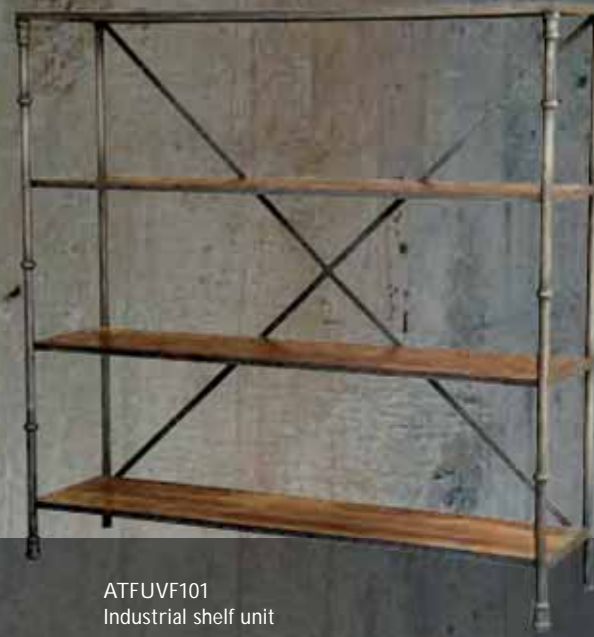

ATFUVF101
Industrial shelf unit

1680 1680x460 73 kg