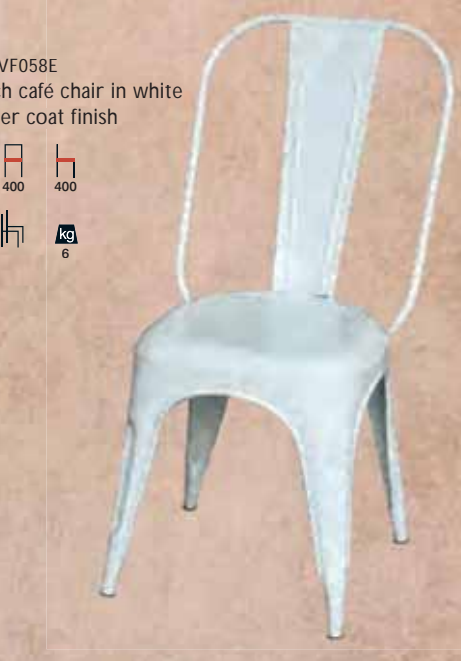

ATFUVF058J
French café chair in antique green finish

ATFUVF058G
French café chair in antique blue finish

ATFUVF058F
French café chair in black powder coat finish

ATFUVF058D
French café chair in pewter finish
See page 5 for matching table