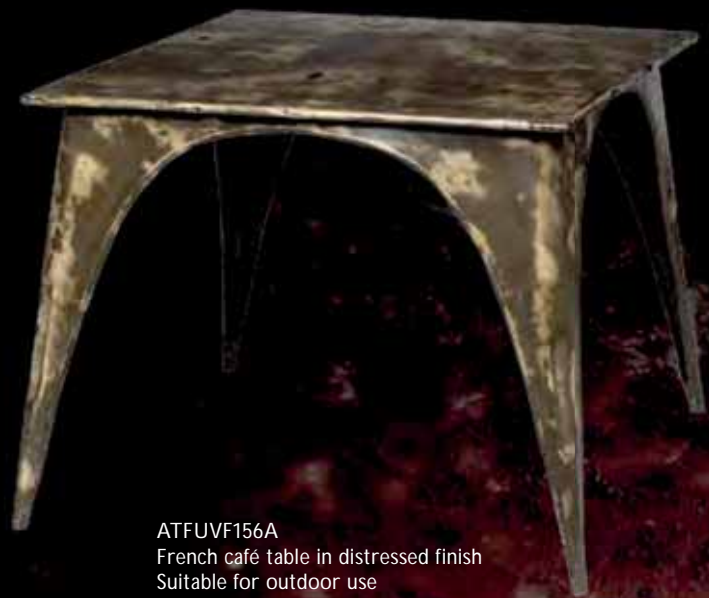

ATFUVF041A
French café bar stool in white powder coat finish

ATFUVF095
French bistro side chair

970 460 400 450 11 kg

ATFUVF169
French bistro side chair

910 420 400 450 9 kg

ATFUVF168
French bistro table

710 610x610 11 kg

ATFUVF096
French bistro table

700 900 22 kg

ATFUVF180
French bistro folding table

760 760 16 kg

ATFUVF181
French bistro side chair

850 400 400 450 8 kg

ATFUVF156A
French café table in distressed finish
Suitable for outdoor use

760 1030x1030 kg
22

ATFUVF156B
French café table in pewter finish
Suitable for outdoor use

760 1030x1030 kg
22

ATFUVF020
Provence farmhouse coffee table

510 1220x760 kg
35

ATFUVF019
Provence farmhouse table