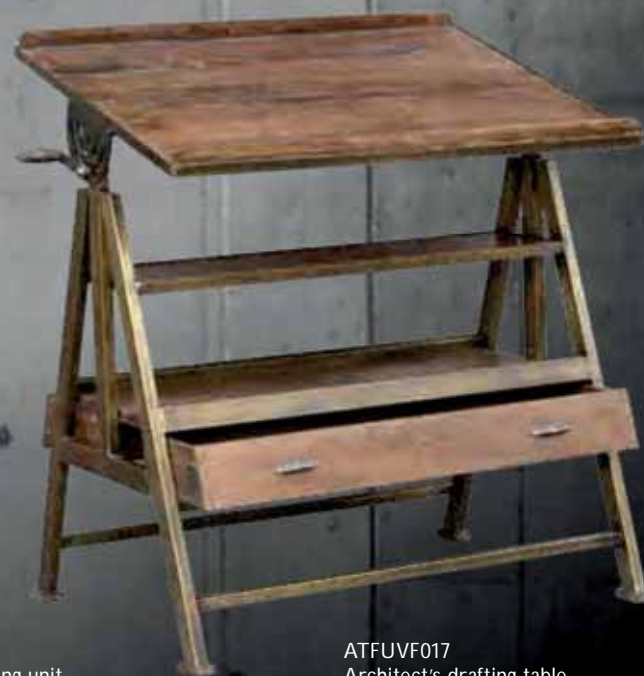

ATFUVF057
Adjustable industrial shelving unit
Converts to coffee table when flat

ATFUVF017
Architect's drafting table

1120 1120x800 56