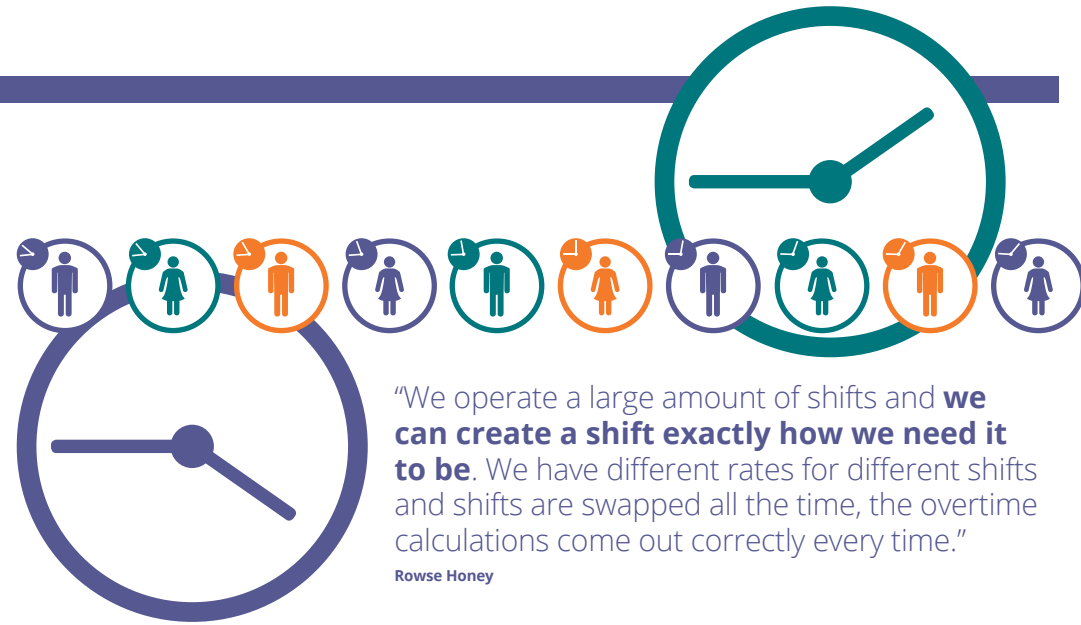

We take the time to understand what customers need and then support them through the decision making process, installation, implementation and beyond. That's why they stay with us.

Our solutions enable organisations to pay, plan and manage their workforce more effectively.

Workforce time management and access solutions

"Our people are our greatest asset and we need to harness that talent and **manage our workforce as effectively as possible.**"

HR Director, Sanguine Hotels

If you'd like more information or a demo, call us, **01761 410015**

Focus

The Focus software suite has all the features and functionality you'd expect from a smart time and attendance system, including fully customisable reporting options. Focus is ideal for organisations with 30+ employees.

- Cloud server or on-premise software installation and management.
- Unlimited number of employees, users and departments.
- Signing in / clocking with biometric (finger, hand and face scanning), and RFID (swipe card and fob) terminals.
- Flexitime, holiday, absence, TOIL and other rules and parameters to calculate hours and pay.
- Export to a range of payroll systems including Sage, Earnie, Qtac and Pegasus.
- Reports include, payroll, Bradford Factor, Working Time Regulations report, cost centre and exception reporting.
- Unlimited number of shifts and patterns including days, nights, triples, four on four off, continentals and flexitime.