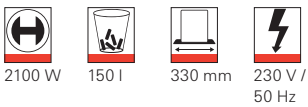

Document shredder HSM Pure 830

Designed for the department. The powerful and mobile paper shredder has an excellent cutting performance due to its sturdy cutting unit, which is designed for quiet continuous operation. The paper feed with overload protection reduces paper jams. The pressure sensitive safety element ensures high levels of user safety.

- High quality materials and "Made in Germany" quality for security and durability.
- Cutting rollers made of hardened solid steel with lifetime warranty.
- Powerful motor allows for continuous operation.
- Quiet operation minimises noise development in the workplace.
- Low power consumption in standby mode.
- Paper feed with overload protection reduces paper jams.
- The device automatically switches off if pressure is applied to the safety element.
- Light barrier for automatic start/stop.
- Mobile on castors.
- Convenient removal and emptying of the reusable collecting bag.
- High quality wooden cabinet with door.
- Timeless machine design in trendy white.