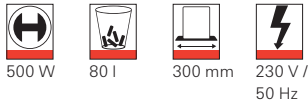

Document shredder HSM Pure 530

Perfect for the workplace. Demanding users appreciate the optimally tuned cutting components and the quiet shredding of documents up to DIN A3 size in continuous operation. The pressure sensitive safety element ensures high levels of user safety. The robust, powerful document shredder is moveable on rollers. Emptying is easy with the removable, reusable waste bag.

- High quality materials and "Made in Germany" quality for security and durability.
- Cutting rollers made of hardened solid steel with lifetime warranty.
- Powerful motor allows for continuous operation.
- Quiet operation minimises noise development in the workplace.
- Low power consumption in standby mode.
- Paper feed with overload protection reduces paper jams.
- The device automatically switches off if pressure is applied to the safety element.
- Light barrier for automatic start/stop.
- Mobile on castors.
- Convenient removal and emptying of the reusable collecting bag.
- High quality wooden cabinet with door.
- Timeless machine design in trendy white.