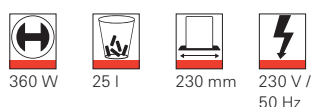

Document shredder HSM Pure 320

An asset for the office. This timeless modern document shredder is quiet in operation and perfect for the workplace. It is equipped with a pressure-sensitive safety element, a lifetime warranty on the sturdy steel cutting rollers and energy saving management for stand-by operation.

- High quality materials and "Made in Germany" quality for security and durability.
- Cutting rollers made of hardened steel with lifetime warranty.
- Quiet operation minimises noise development in the workplace.
- Low power consumption in standby mode.
- Paper feed with overload protection reduces paper jams.
- The device automatically switches off if pressure is applied to the safety element.
- Light barrier for automatic start/stop.
- Removable waste container for effortless emptying.
- Level indicator through inspection window.
- Timeless machine design in trendy white.

Product number	Cutting size in mm	Cutting capacity in sheets 80 g/m²	Security level DIN 66399	Shredder material	Weight in kg
2331111	5.8	15 - 17	P-2 / O-2 / T-2 / E-2		9.9
2330111	3.9	12 - 14	P-2 / T-2 / E-2		9.9
2333111	3.9 x 30	7 - 8	P-4 / T-4 / E-3 / F-1		11.1

Dimensions (WxDxH): 365 x 255 x 556 mm. Colour: white

Document shredders
HSM Pure:
Quality
"Made in Germany"