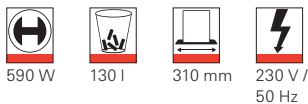

Document shredder HSM Pure 420

Made for everyday office use. The document shredder with a powerful engine and quiet continuous operation shreds even larger quantities of paper easily and reliably. The waste container can be easily removed and emptied.

- High quality materials and "Made in Germany" quality for security and durability.
- Cutting rollers made of hardened solid steel with lifetime warranty.
- Powerful motor allows for continuous operation.
- Quiet operation minimises noise development in the workplace.
- Low power consumption in standby mode.
- Paper feed with overload protection reduces paper jams.
- The device automatically switches off if pressure is applied to the safety element.
- Light barrier for automatic start/stop.
- Mobile on castors.
- Removable waste container for effortless emptying.
- Level indicator through inspection window.
- Timeless machine design in trendy white.

Product number	Cutting size in mm	Cutting capacity in sheets 80 g/m²	Security level DIN 66399	Shredder material	Weight in kg
2341111	5.8	22 - 24	P-2 / O-2 / T-2 / E-2		18.0
2340111	3.9	17 - 19	P-2 / O-2 / T-2 / E-2		18.0
2343111	4.5 x 30	13 - 15	P-4 / O-3 / T-4 / E-3 / F-1		20.5
2342111	1.9 x 15	9 - 11	P-5 / T-5 / E-4 / F-2		20.5

Dimensions (WxDxH): 397 x 293 x 621 mm. Colour: white

Document shredder HSM Pure 530

Perfect for the workplace. Demanding users appreciate the optimally tuned cutting components and the quiet shredding of documents up to DIN A3 size in continuous operation. The pressure sensitive safety element ensures high levels of user safety. The robust, powerful document shredder is moveable on rollers. Emptying is easy with the removable, reusable waste bag.