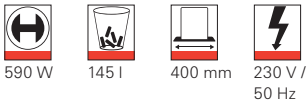

Document shredder HSM Pure 740

The large-scale and mobile document shredder for large workgroups. The robust and powerful cutting unit with a 400 mm input width, an excellent cutting performance and quiet continuous operation. The paper feed with overload protection reduces paper jams. The pressure sensitive safety element ensures high levels of user safety.

- High quality materials and "Made in Germany" quality for security and durability.
- Cutting rollers made of hardened solid steel with lifetime warranty.
- Powerful motor allows for continuous operation.
- Quiet operation minimises noise development in the workplace.
- Low power consumption in standby mode.
- Paper feed with overload protection reduces paper jams.
- The device automatically switches off if pressure is applied to the safety element.
- Light barrier for automatic start/stop.
- Mobile on castors.
- Convenient removal and emptying of the reusable collecting bag.
- High quality wooden cabinet with door.
- Timeless machine design in trendy white.