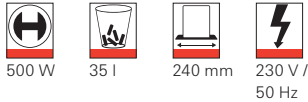

Document shredder HSM Pure 420

Made for everyday office use. The document shredder with a powerful engine and quiet continuous operation shreds even larger quantities of paper easily and reliably. The waste container can be easily removed and emptied.

- High quality materials and "Made in Germany" quality for security and durability.
- Cutting rollers made of hardened solid steel with lifetime warranty.
- Powerful motor allows for continuous operation.
- Quiet operation minimises noise development in the workplace.
- Low power consumption in standby mode.
- Paper feed with overload protection reduces paper jams.
- The device automatically switches off if pressure is applied to the safety element.
- Light barrier for automatic start/stop.
- Mobile on castors.
- Removable waste container for effortless emptying.
- Level indicator through inspection window.
- Timeless machine design in trendy white.