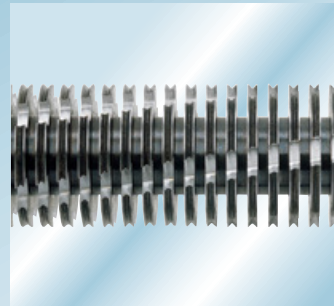

More data protection through the Lock-and-Go function

HSM Nanogrip-Technology

Document shredder HSM SECURIO AF500

High level of security – large time savings – maximum comfort!

The HSM SECURIO AF500 is a security station for entire working groups with its autofeed volume of 500 sheets. The lockable stack with a Lock-and-Go function very securely protects the inserted paper stack against unauthorised access and effortlessly shreds up to 500 sheets.

Lock-and-Go function with up to 500 sheets of paper

Parallel operation: Autofeed and manual feed of paper possible

Multifunction element for intuitive operation

Nanogrip for reliable sheet intake: The document shredder with autofeed has a specially developed intake and transport rollers which use **Nanogrip-Technology**. This enables sheet after sheet to be pulled in securely from the stack of paper.