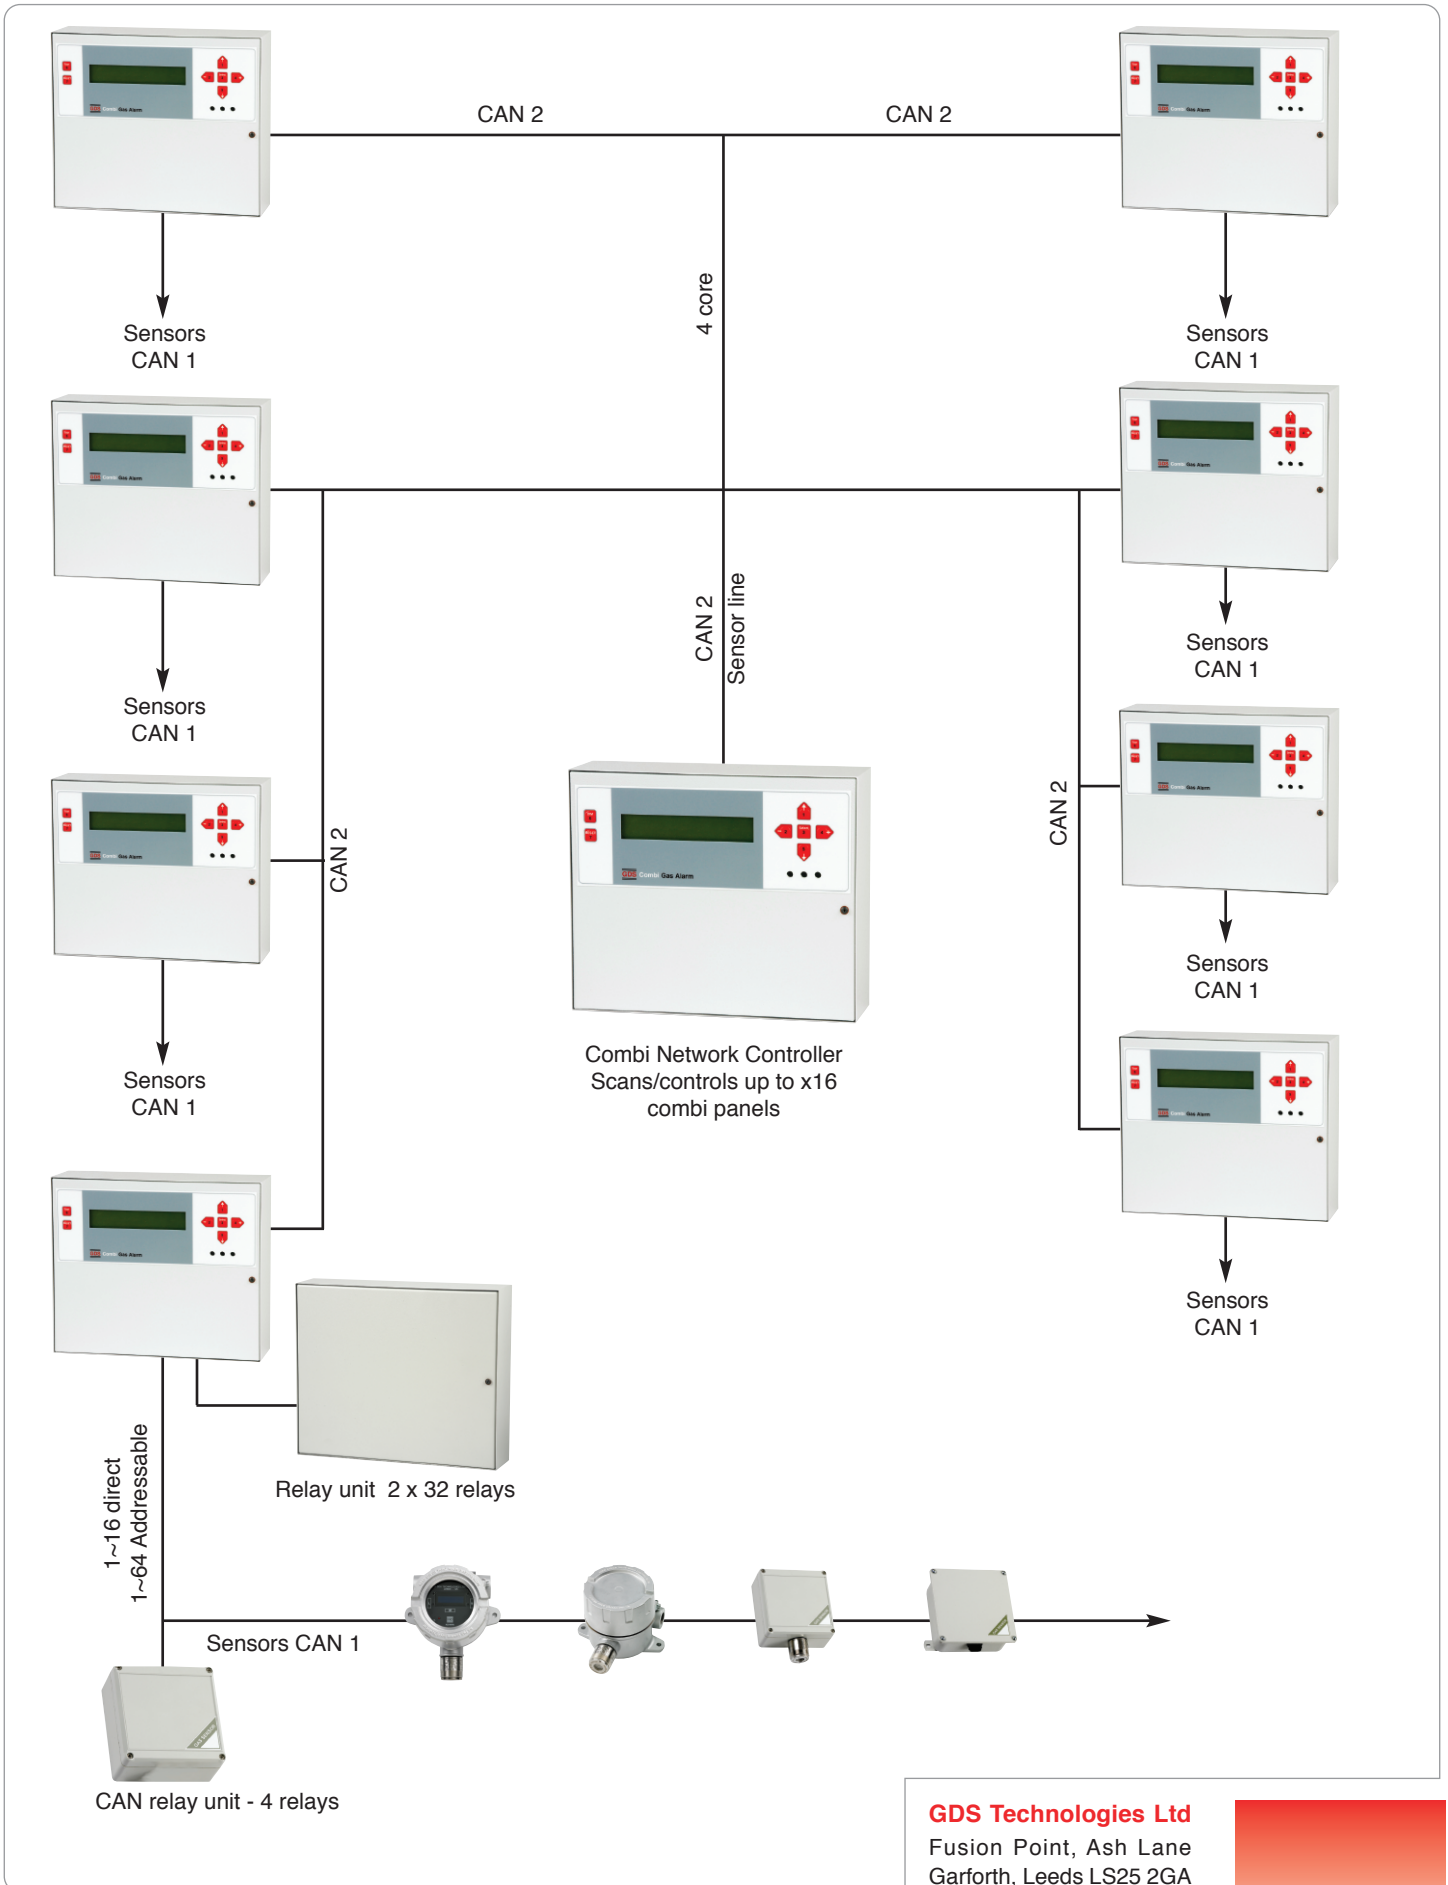

Combi Controller Network Configuration

C1148

This document is non contractual and the equipment specification and detail may be modified at any time without prior notice.

GDS Technologies Ltd
 Fusion Point, Ash Lane
 Garforth, Leeds LS25 2GA
 Tel +44 (0)113 286 0166
 Fax +44 (0)113 287 8178
 sales@gds-technologies.co.uk
 www.gds-technologies.co.uk