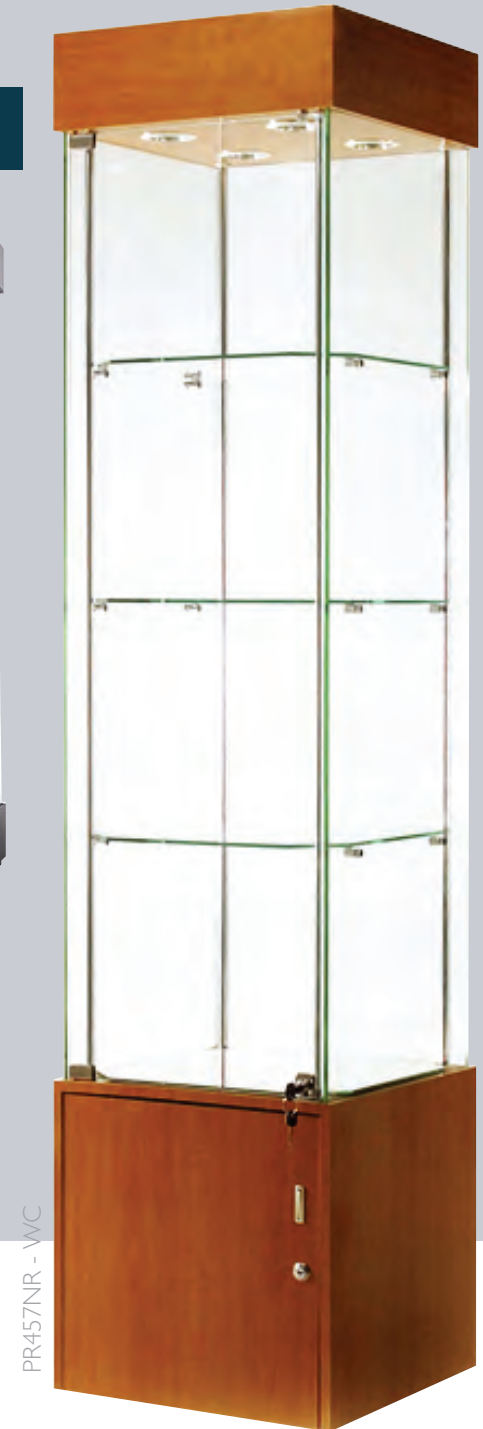

# PR457NR RANGE

- 8 Adjustable Halogen Lights (4 Top & 4 Side)
- Made with tempered glass panels
- Built to EU specifications
- Lockable tempered glass door
- 4 or 5 adjustable tempered glass shelves+
- Enclosed storage at bottom with lockable door\*

+ 4 shelves in PR457R-WC and 5 shelves in PR457R  
 \* Only available on the PR457R-WC

- Castors for easy moving
- Top panel for signage on all sides
- Chrome plated fittings
- Wood Finish available in cherry and black
- This cabinet is delivered fully assembled

## DC09 & BC09 RANGE

- 12 Adjustable halogen Lights
- Made with tempered glass panels
- Built to EU specifications
- 4 tempered glass shelves
- Twin lockable tempered glass doors
- Chrome plated fittings & 4 Wheels & feet
- Twin cupboard doors at bottom
- Frameless design
- Cherry or Black Laminate finish
- Mirror deck Shelf
- This cabinet is delivered fully assembled