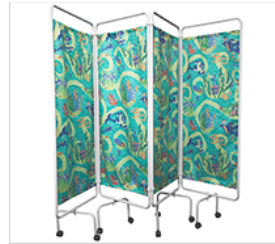

WSC865 £295
Screens with patterned curtains