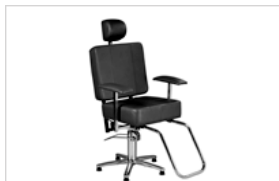

Chairs- Electric & Hydraulic

CHATSWORTH - Electronic & Hydraulic Treatment Chairs

CTC405 £495
Hydraulic treatment chair