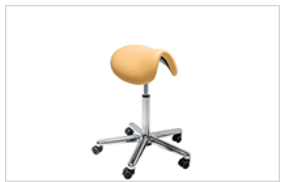

OPC200LUX £369
Portable aluminium luxury cable table

OPC201LUX £369
Portable beechwood luxury cable table

OPC203 £265
Portable low cable table

ASCOTT – Portable Massage Chairs

APC621 £309
Ultra-light massage chair

ASCOTT – Portable Reflexology / Foot Stools

ARF600 £125
Folding foot stool

Seating

BURLEY –Saddle Seats

BST790 £120
Saddle stool

BST791 £150
Tilt saddle stool

BST795 £230
Tilt Saddle chair

BST792 £110
Compact saddle stool

BST793 £140
Compact tilt saddle stool

BST796 £220
Compact tilt saddle chair

BST794 £165
High rise saddle chair

BURLEY – Operator Stools & Chairs

BST700 £55
Compact stool

BST710/730 £65/£80
Stool & chair - black base