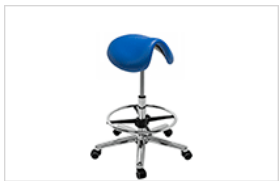

ASCOTT – Portable Reflexology / Foot Stools

ARF600 £125
Folding foot stool

Seating

BURLEY –Saddle Seats

BST790 £120
Saddle stool

BST791 £150
Tilt saddle stool

BST795 £230
Tilt Saddle chair

BST792 £110
Compact saddle stool

BST793 £140
Compact tilt saddle stool

BST796 £220
Compact tilt saddle chair

BST794 £165
High rise saddle chair

BURLEY – Operator Stools & Chairs

BST700 £55
Compact stool

BST710/730 £65/£80
Stool & chair - black base