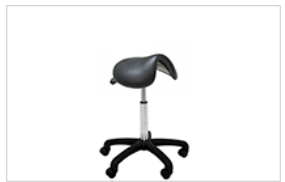

ASCOTT – Portable Reflexology / Foot Stools

ARF600 £125
Folding foot stool

Seating

BURLEY –Saddle Seats

BST790 £120
Saddle stool

BST791 £150
Tilt saddle stool

BST795 £230
Tilt Saddle chair

BST792 £110
Compact saddle stool

BST793 £140
Compact tilt saddle stool

BST796 £220
Compact tilt saddle chair

BST794 £165
High rise saddle chair

BURLEY – Operator Stools & Chairs

BST700 £55
Compact stool

BST710/730 £65/£80
Stool & chair - black base