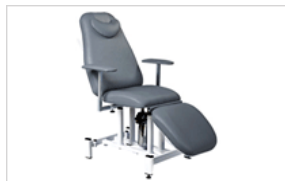

BSC321 £2015
Electric two section plinth

BSC320 £2095
Electric three section plinth

Chairs- Electric & Hydraulic

CHATSWORTH - Electronic & Hydraulic Treatment Chairs

CTC405 £495
Hydraulic treatment chair

CTC400 £595
Hydraulic compact chair