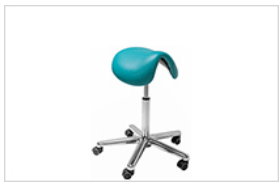

ASCOTT – Portable Reflexology / Foot Stools

ARF600 £125
Folding foot stool

Seating

BURLEY –Saddle Seats

BST790 £120
Saddle stool

BST791 £150
Tilt saddle stool

BST795 £230
Tilt Saddle chair

BST792 £110
Compact saddle stool

BST793 £140
Compact tilt saddle stool

BST796 £220
Compact tilt saddle chair

BST794 £165
High rise saddle chair

BURLEY – Operator Stools & Chairs

BST700 £55
Compact stool

BST710/730 £65/£80
Stool & chair - black base