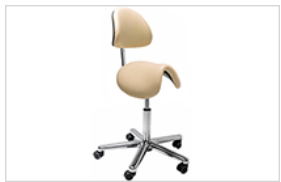

ASCOTT – Portable Reflexology / Foot Stools

ARF600 £125
Folding foot stool

Seating

BURLEY –Saddle Seats

BST790 £120
Saddle stool

BST791 £150
Tilt saddle stool

BST795 £230
Tilt Saddle chair

BST792 £110
Compact saddle stool

BST793 £140
Compact tilt saddle stool

BST796 £220
Compact tilt saddle chair

BST794 £165
High rise saddle chair

BURLEY – Operator Stools & Chairs

BST700 £55
Compact stool

BST710/730 £65/£80
Stool & chair - black base