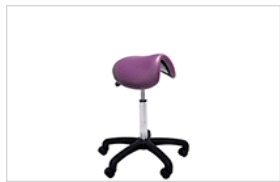

ASCOTT – Portable Reflexology / Foot Stools

ARF600 £125
Folding foot stool

Seating

BURLEY –Saddle Seats

BST790 £120
Saddle stool

BST791 £150
Tilt saddle stool

BST795 £230
Tilt Saddle chair

BST792 £110
Compact saddle stool

BST793 £140
Compact tilt saddle stool

BST796 £220
Compact tilt saddle chair

BST794 £165
High rise saddle chair

BURLEY – Operator Stools & Chairs

BST700 £55
Compact stool

BST710/730 £65/£80
Stool & chair - black base