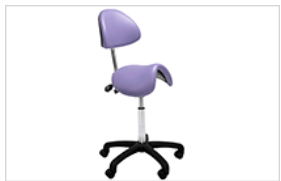

ASCOTT – Portable Reflexology / Foot Stools

ARF600 £125
Folding foot stool

Seating

BURLEY –Saddle Seats

BST790 £120
Saddle stool

BST791 £150
Tilt saddle stool

BST795 £230
Tilt Saddle chair

BST792 £110
Compact saddle stool

BST793 £140
Compact tilt saddle stool

BST796 £220
Compact tilt saddle chair

BST794 £165
High rise saddle chair

BURLEY – Operator Stools & Chairs

BST700 £55
Compact stool

BST710/730 £65/£80
Stool & chair - black base