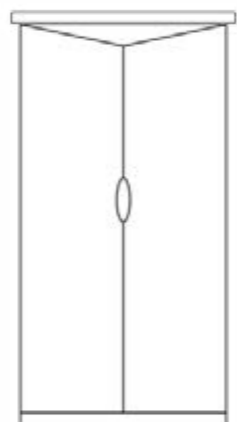

270 Double Robe
H1825 W814 D620