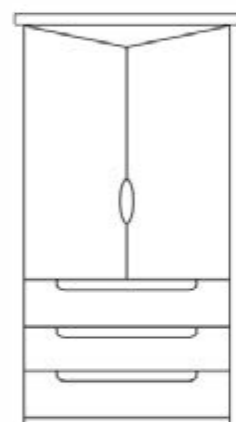

270 Double Robe
H1825 W814 D620