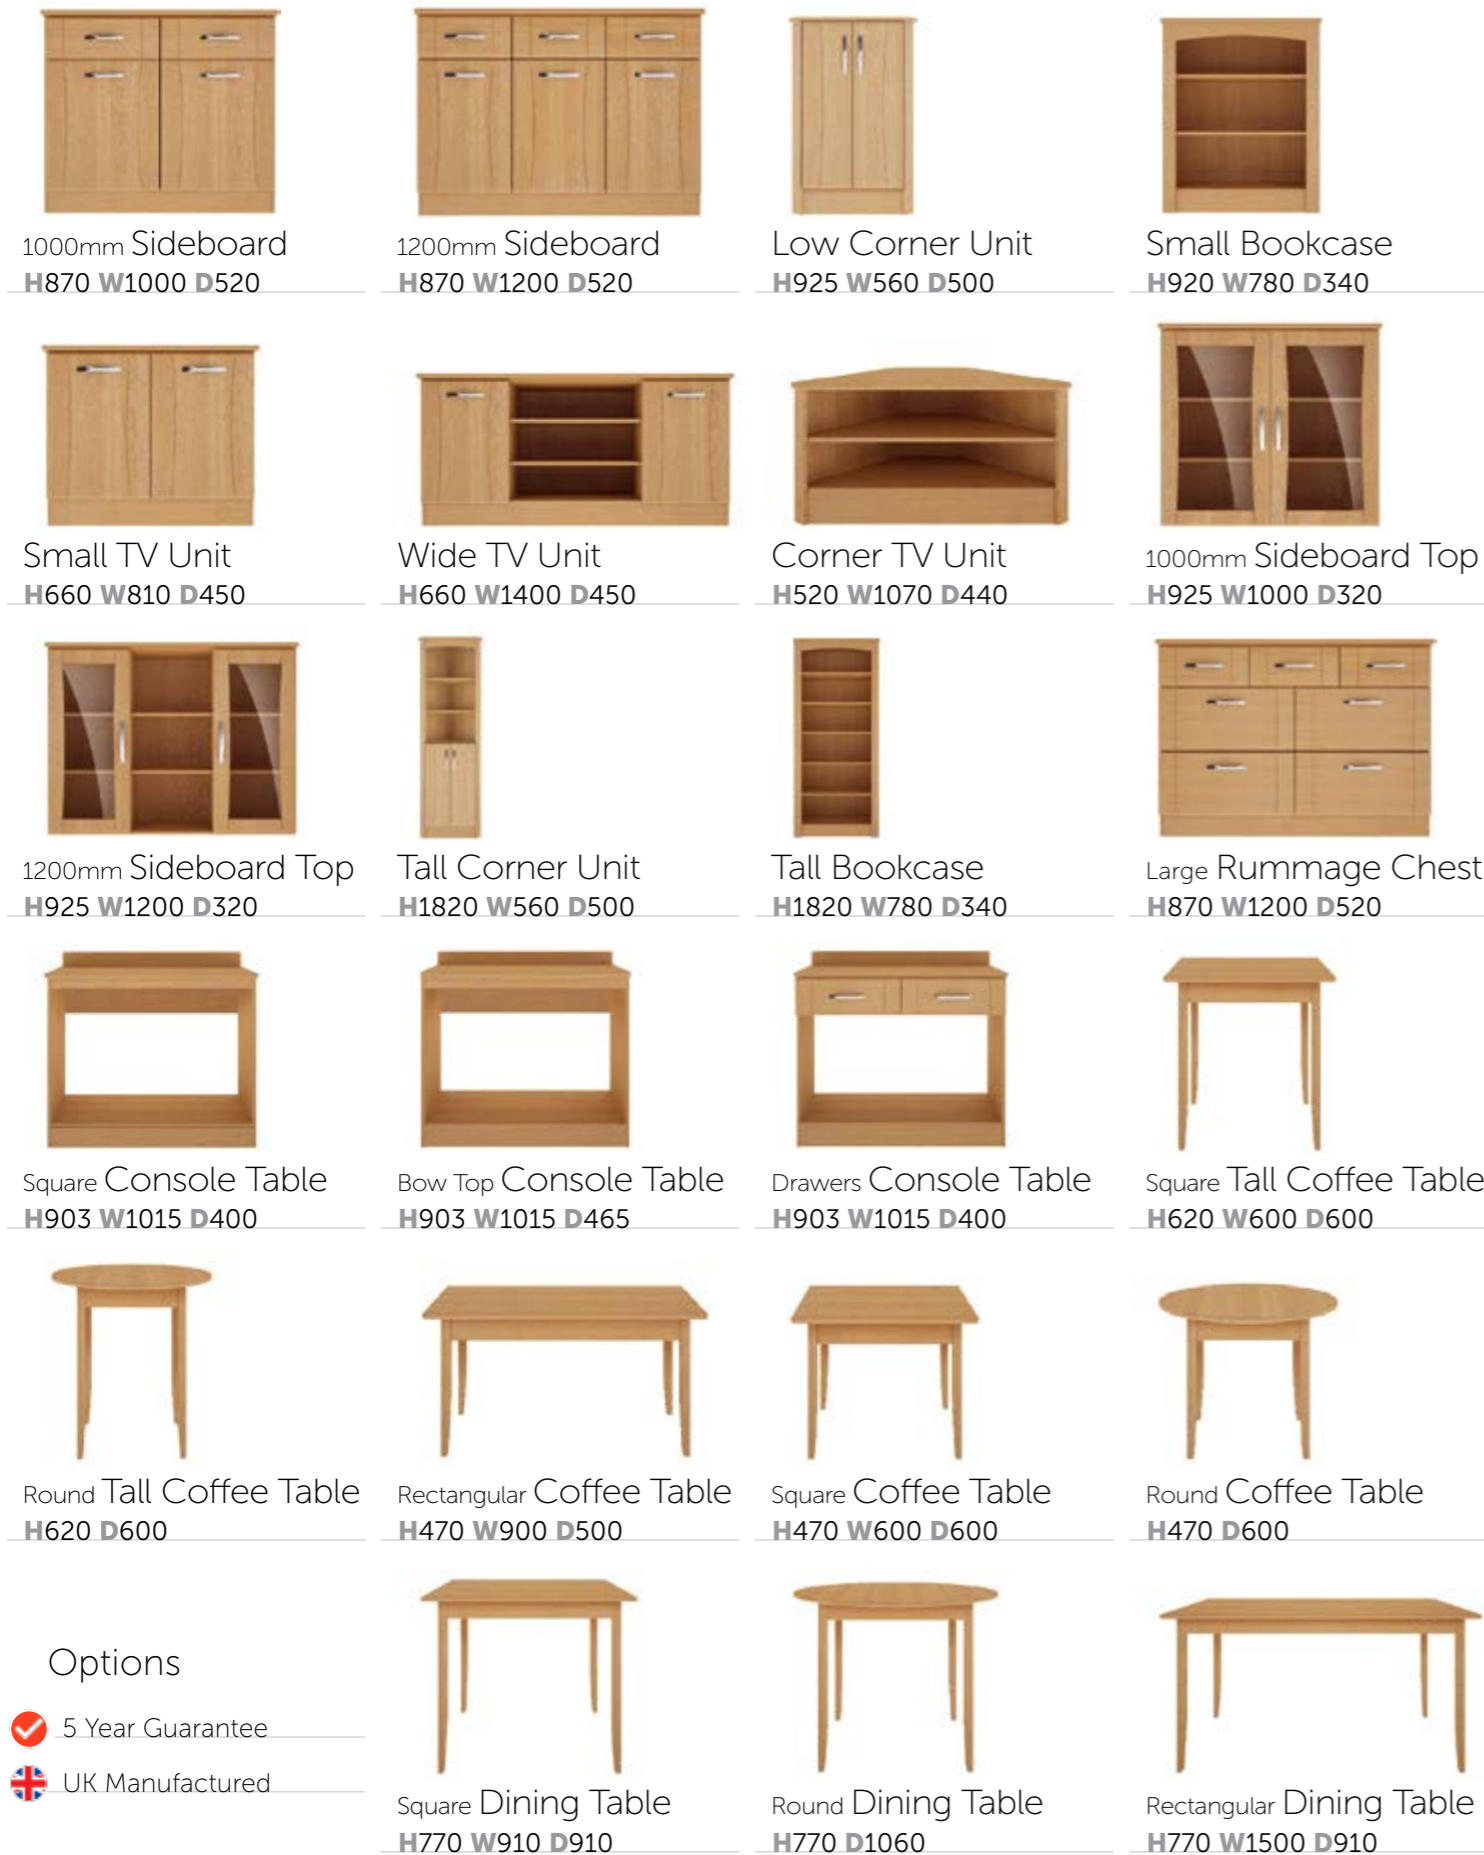

Drawers Console Table  
H903 W1015 D400

Square Tall Coffee Table  
H620 W600 D600

Round Tall Coffee Table  
H620 D600

Rectangular Coffee Table  
H470 W900 D500

Square Coffee Table  
H470 W600 D600

Round Coffee Table  
H470 D600

Options

5 Year Guarantee

UK Manufactured

Square Dining Table  
H770 W910 D910

Round Dining Table  
H770 D1060

Rectangular Dining Table  
H770 W1500 D910

- Maple
- Beech
- Oak
- French Walnut
- Opera Walnut

The Imola Living Range offers you great versatility, with the wide variety of different cabinets and tables available, this will help you to achieve the safe and comfortable surroundings necessary to complement any home in any environment.

-  Maple
-  Beech
-  Oak
-  French Walnut
-  Cream Door & Drawer Fronts

The stylish Linea range, which is a contemporary design with large feature handles, is a stunning example of modern contract furniture. The overall look of this collection would not look out of place on the high street.