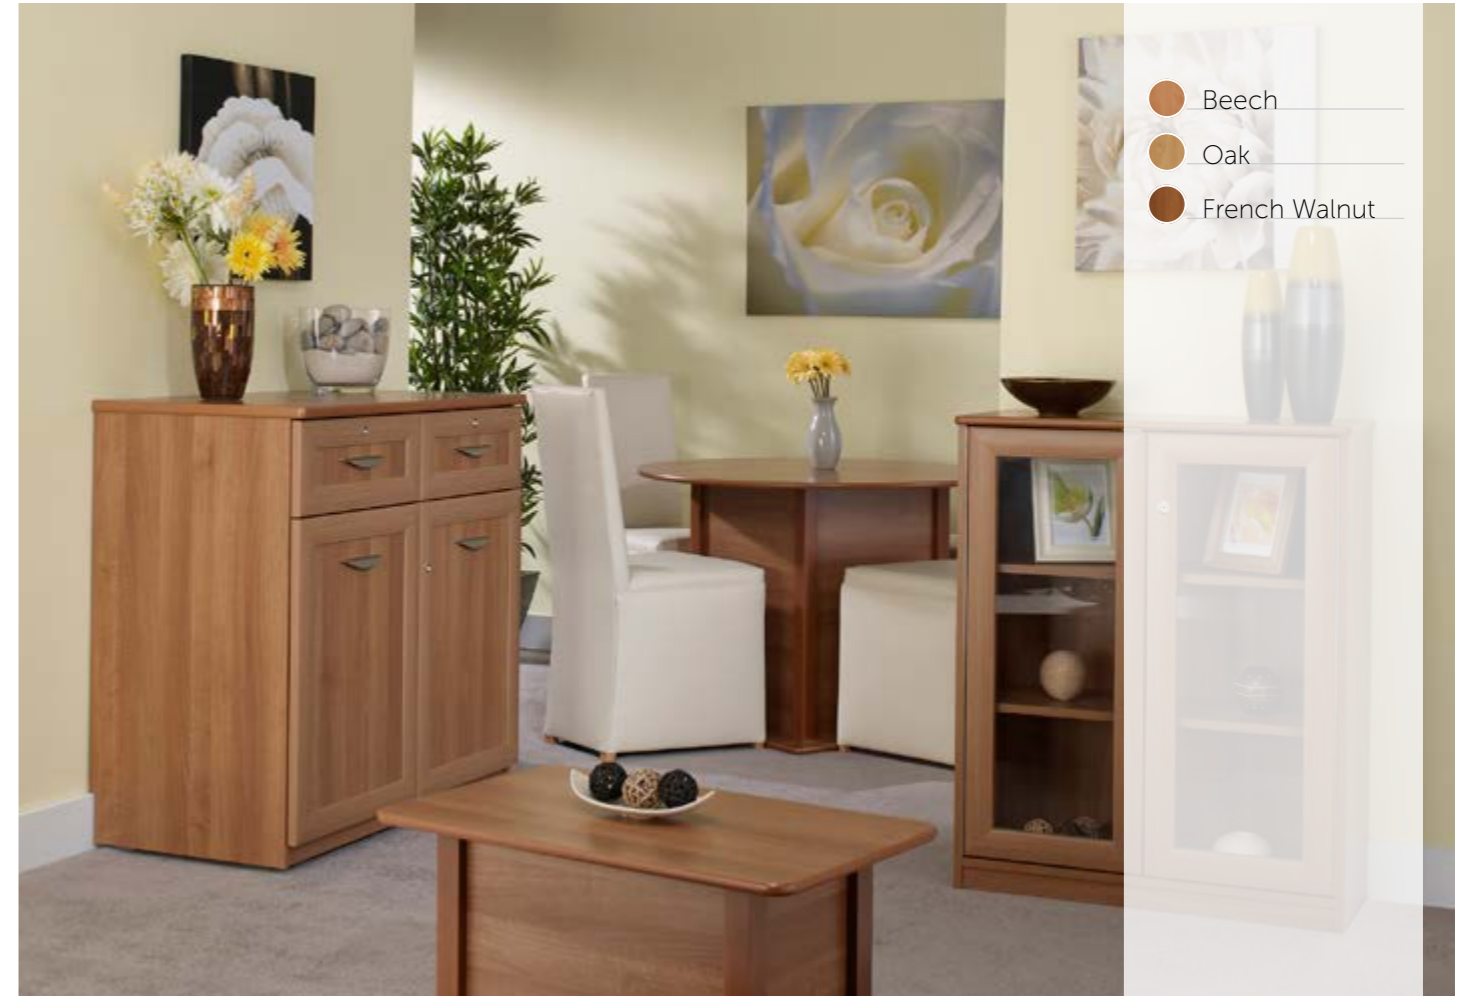

Options

- ☐ Solid Drawer
- ☒ 5 Year Guarantee
- ☒ UK Manufactured

- ☒ Beech
- ☒ Oak
- ☒ French Walnut