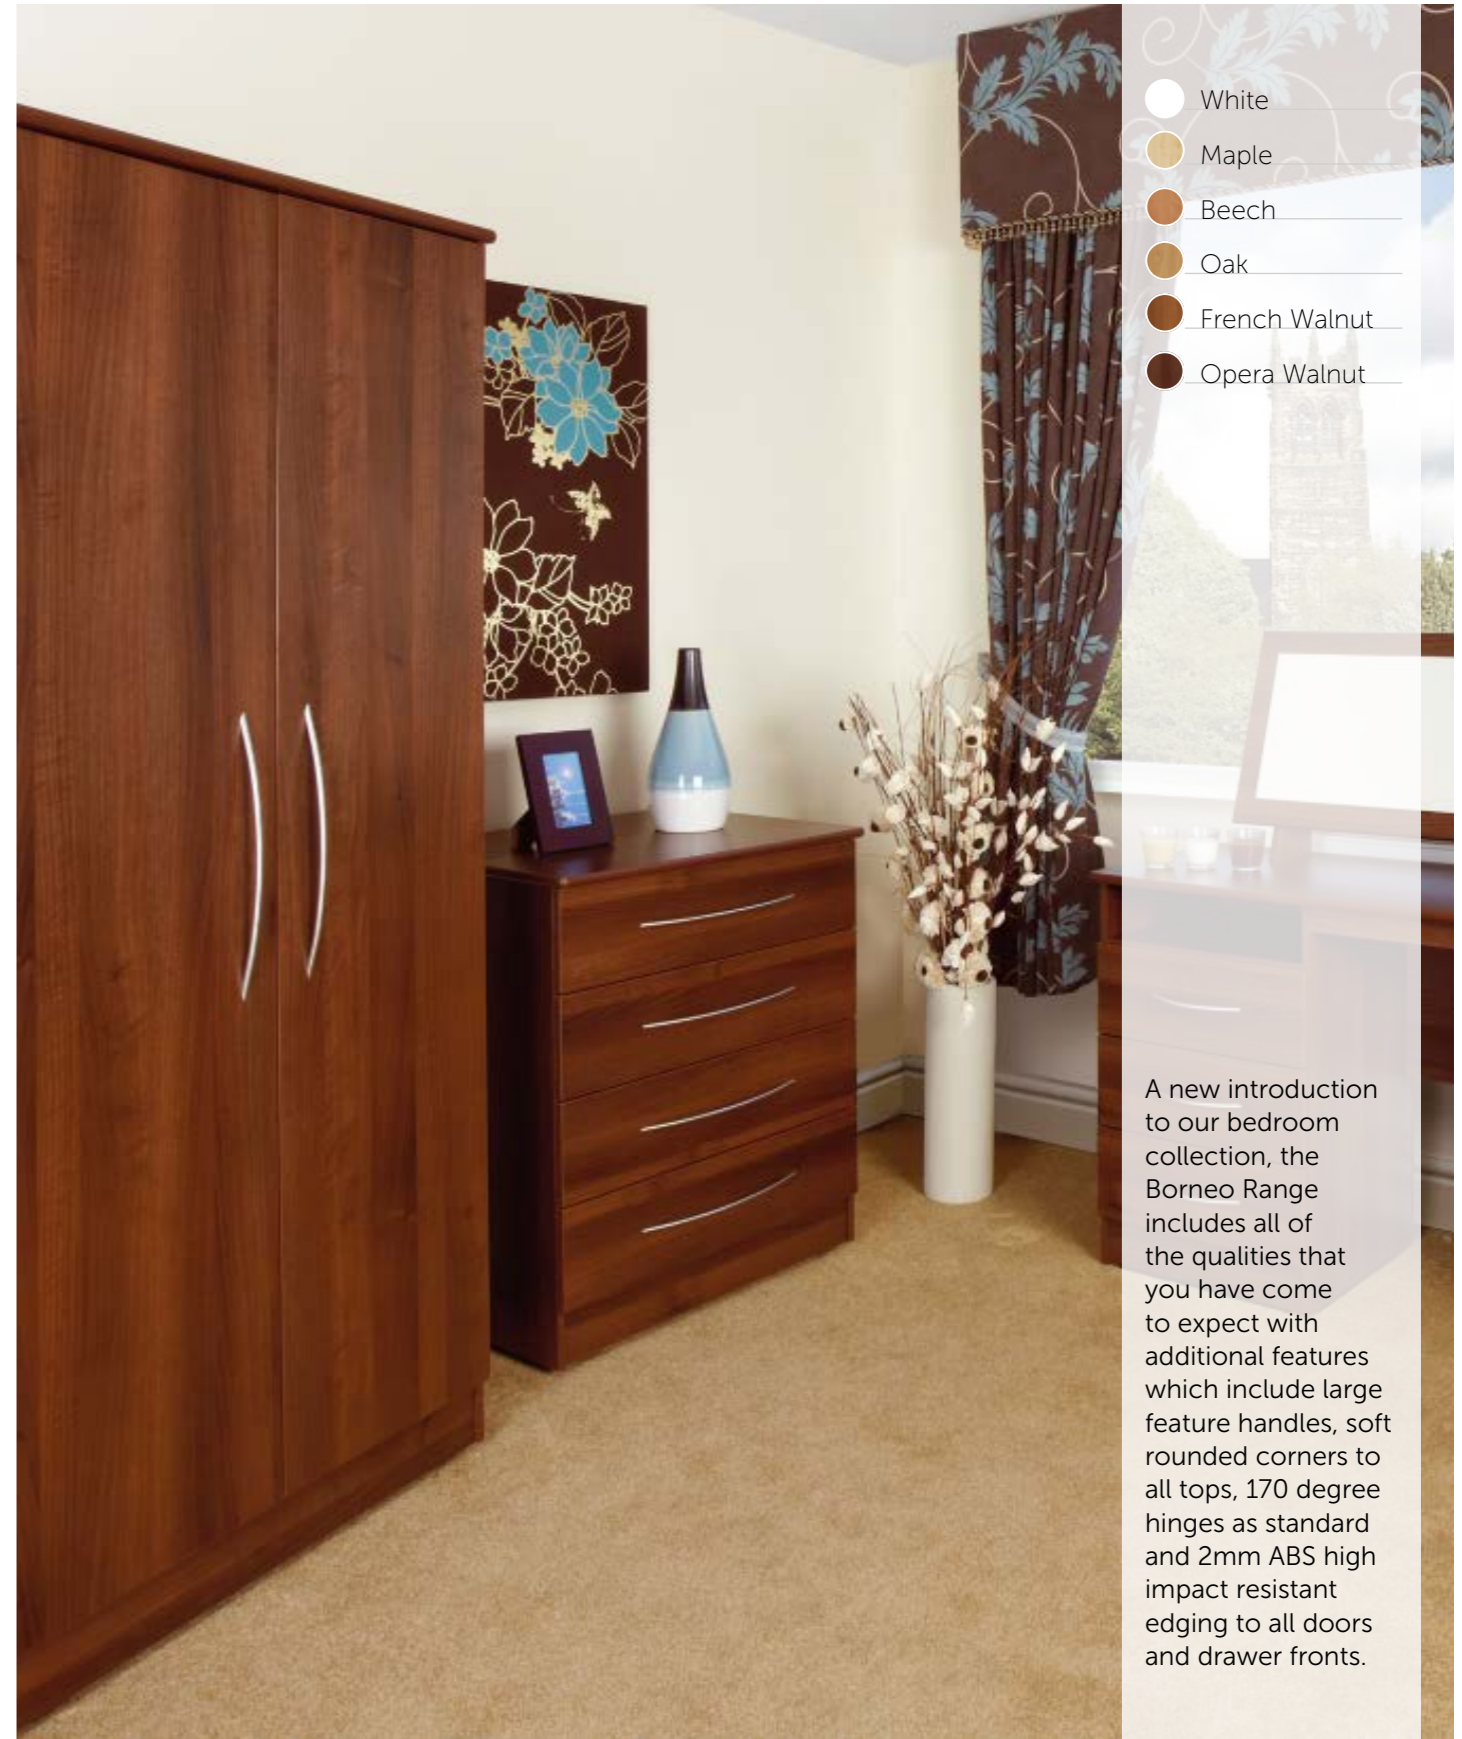

🇬🇧 UK Manufactured

- White
- Maple
- Beech
- Oak
- French Walnut
- Opera Walnut

A new introduction to our bedroom collection, the Borneo Range includes all of the qualities that you have come to expect with additional features which include large feature handles, soft rounded corners to all tops, 170 degree hinges as standard and 2mm ABS high impact resistant edging to all doors and drawer fronts.