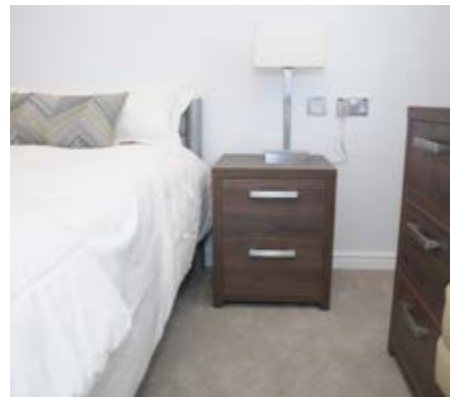

CUBE

Our Cube range is a new range produced with 50mm tops which ensures this product is very hard wearing and durable in the most testing of environments. The design of the Cube range is very sleek and clean cut with a new fresh and exciting feel.