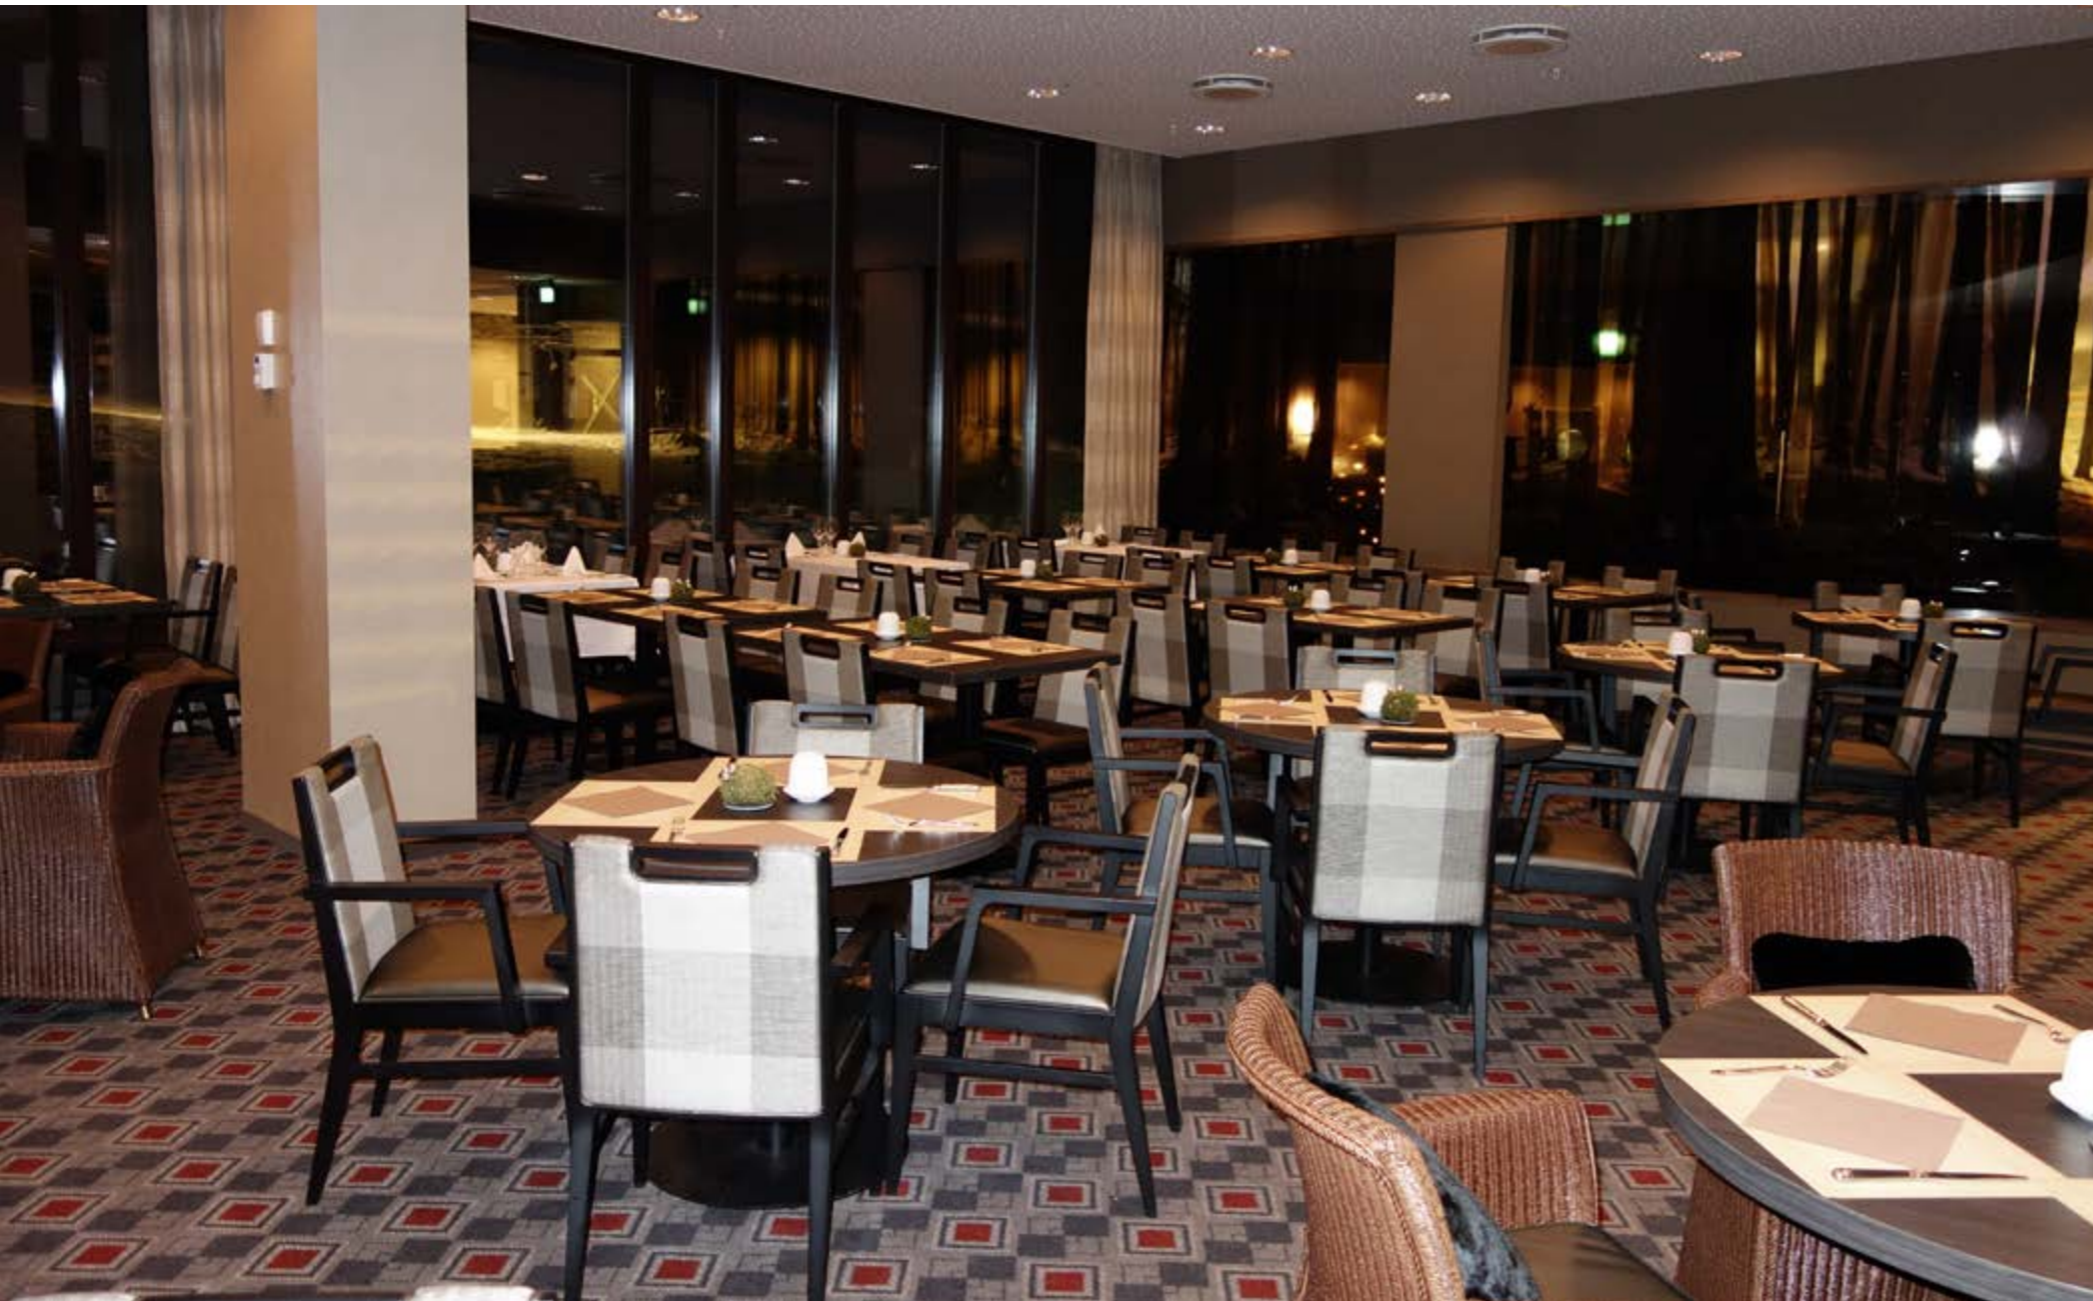

DINING CHAIRS & TABLES: THE TRIESTE COLLECTION OF ITALIAN DESIGNED SEATING

AREO

RRI collection of the Trieste dining chairs have been designed and manufactured to a very high standard the design and contours of chairs make sure our products excel in all areas from fine dining, high end restaurants, to bars and bistros. All of these products are stylish and will carry the test of time for any 24/7 environment.

Our Table tops can be produced as traditional solid beech or Ash and polished to meet with our clients requirements. We have two new additional collections our Exotic and Classic & Modern. Both of these collections are from Egger Board and give our clients some fantastic selections in terms of colour ways and texture of the board construction they have some very distinctive and individual characteristics.

We also offer a comprehensive selection of table bases which our clients can choose from solid beech frame either four legged or pedestal based, If it's a more modern look and feel you require our selection of chrome and black bases offer a more contemporary feel.

SCL
H 790 SH 480 D 550 W 540

SCL ARM
H 790 SH 480 D 550 W 540

Choice of arms and bases.