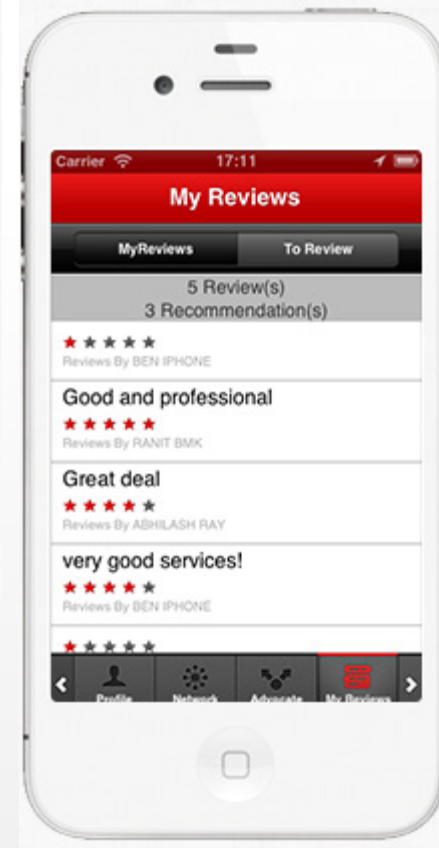

IEEE
WIRELESS
DICTIONARY

Save time. See it First

tmforum

Report Library and Reader Application

M-Commerce with in-app Payment

Fire Safety Feedback application

Portable event guide

Portable event guide