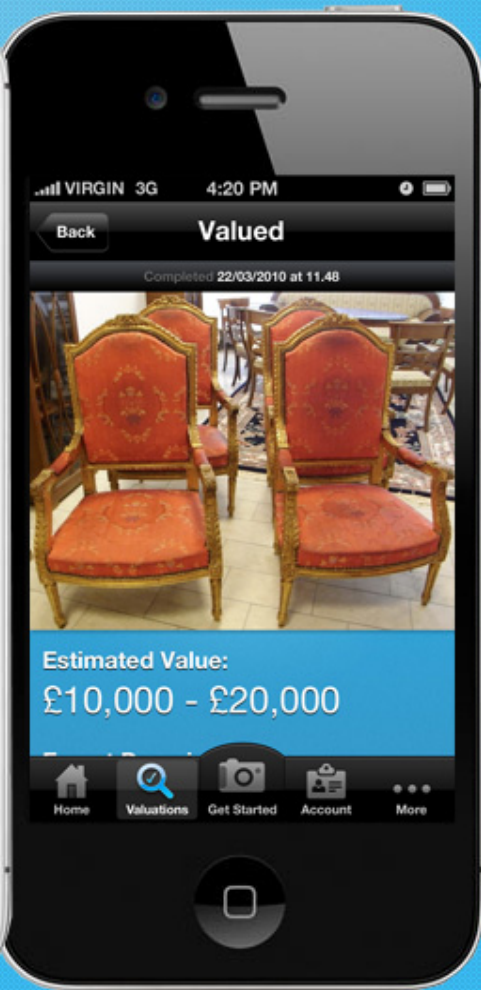

IEEE
WIRELESS
DICTIONARY

Save time. See it First

tmforum

Report Library and Reader Application

M-Commerce with in-app Payment

Fire Safety Feedback application

Portable event guide

Portable event guide