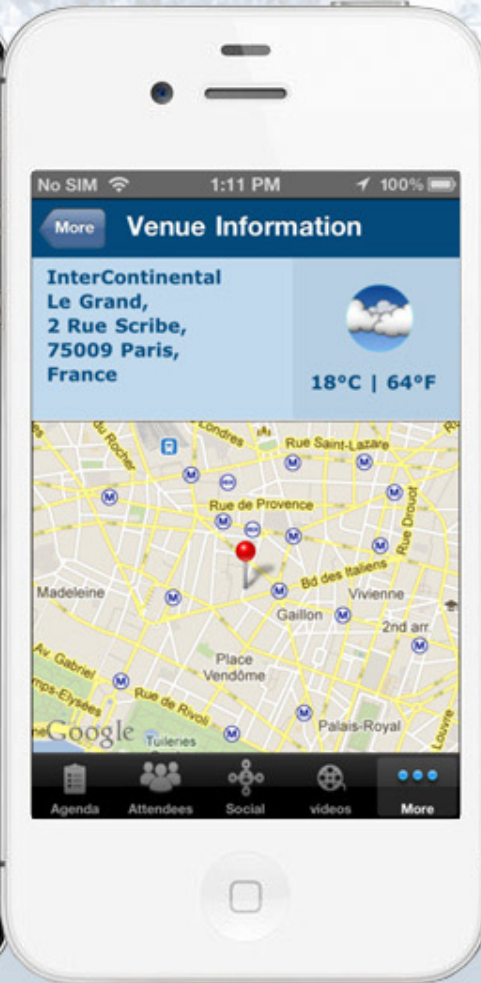

IEEE
WIRELESS
DICTIONARY

Save time. See it First

tmforum

Report Library and Reader Application

M-Commerce with in-app Payment

Fire Safety Feedback application

Portable event guide

Portable event guide

Portable event guide

Empowering global partnership conferences

Menu	Events Agenda	
 Agenda	← Thursday May 24, 2012 → 	
 Attendees	7:30 9:00	Bertelsmann/RTL client meeting Suite 2138 (Conference Room 4), 2nd floor >
 Social		
 Videos	7:30 9:00	BNP Paribas RPs Adagio, 1st floor >
 Venue information	7:30 9:00	Heinz RPs Suite 1204 (Conference Room 1), 1st floor >
 Useful Local information		
 Floor Maps	7:30 9:00	Mars RPs Charpentier, 1st floor >
 Email all notes		
 My Profile	7:30 9:00	US partners Debussy, 1st floor >
	7:30 9:00	We Work Worldwide - country partners' meeting Chopin, 1st floor >
	7:30 12:00	QPs Dinner Laurent, 41 Avenue Gabriel, 75008 Paris >
	8:00 9:00	Deutsche Bank RPs Messenger, 1st floor >