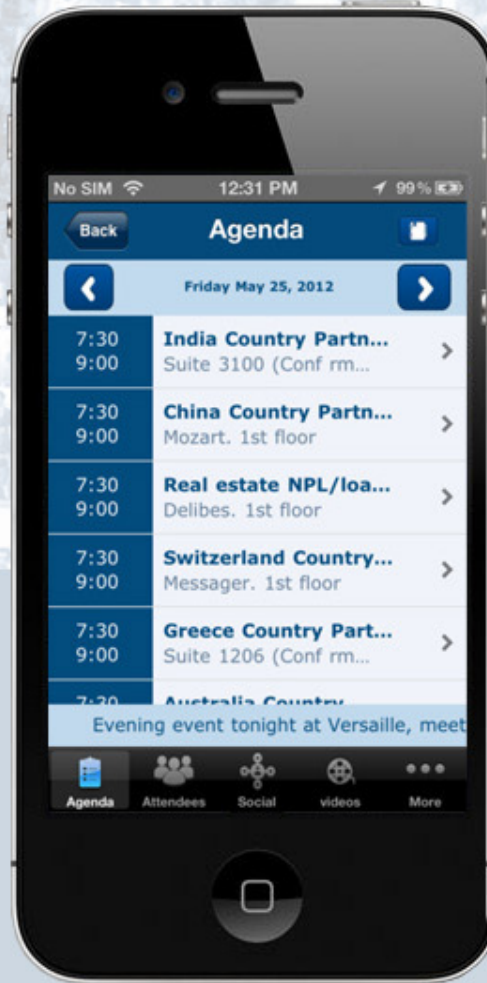

IEEE
WIRELESS
DICTIONARY

Save time. See it First

tmforum

Report Library and Reader Application

M-Commerce with in-app Payment

Fire Safety Feedback application

Portable event guide

Portable event guide

Portable event guide

Empowering global partnership conferences

Menu	Events Agenda	
 Agenda	← Thursday May 24, 2012 → 	
 Attendees	7:30 9:00	Bertelsmann/RTL client meeting Suite 2138 (Conference Room 4), 2nd floor >
 Social		
 Videos	7:30 9:00	BNP Paribas RPs Adagio, 1st floor >
 Venue information	7:30 9:00	Heinz RPs Suite 1204 (Conference Room 1), 1st floor >
 Useful Local information		
 Floor Maps	7:30 9:00	Mars RPs Charpentier, 1st floor >
 Email all notes		
 My Profile	7:30 9:00	US partners Debussy, 1st floor >
	7:30 9:00	We Work Worldwide - country partners' meeting Chopin, 1st floor >
	7:30 12:00	QPs Dinner Laurent, 41 Avenue Gabriel, 75008 Paris >
	8:00 9:00	Deutsche Bank RPs Messenger, 1st floor >