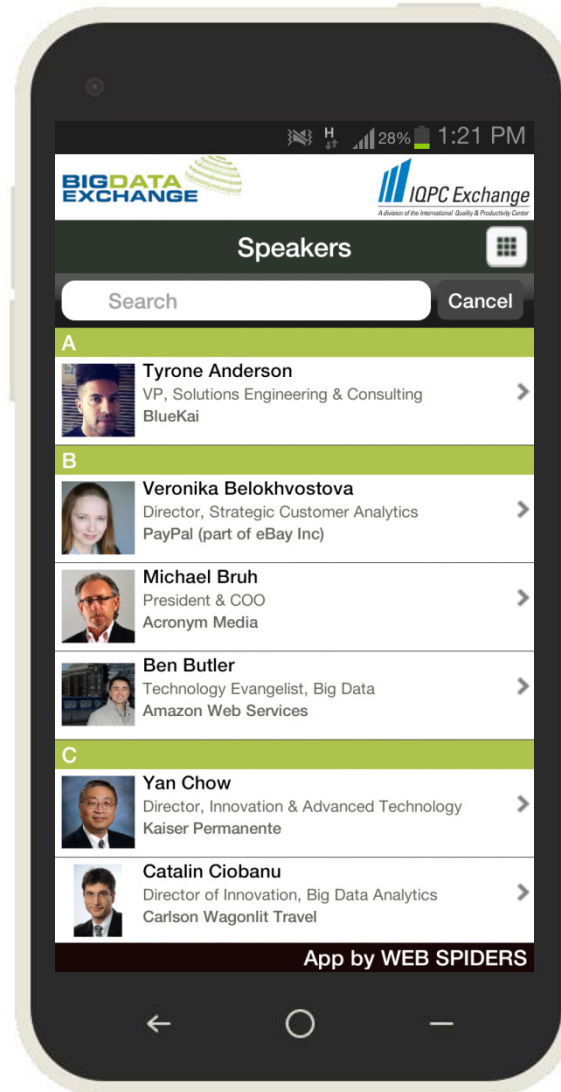

Enabling Business to Business Exchange

IQPC
Exchange