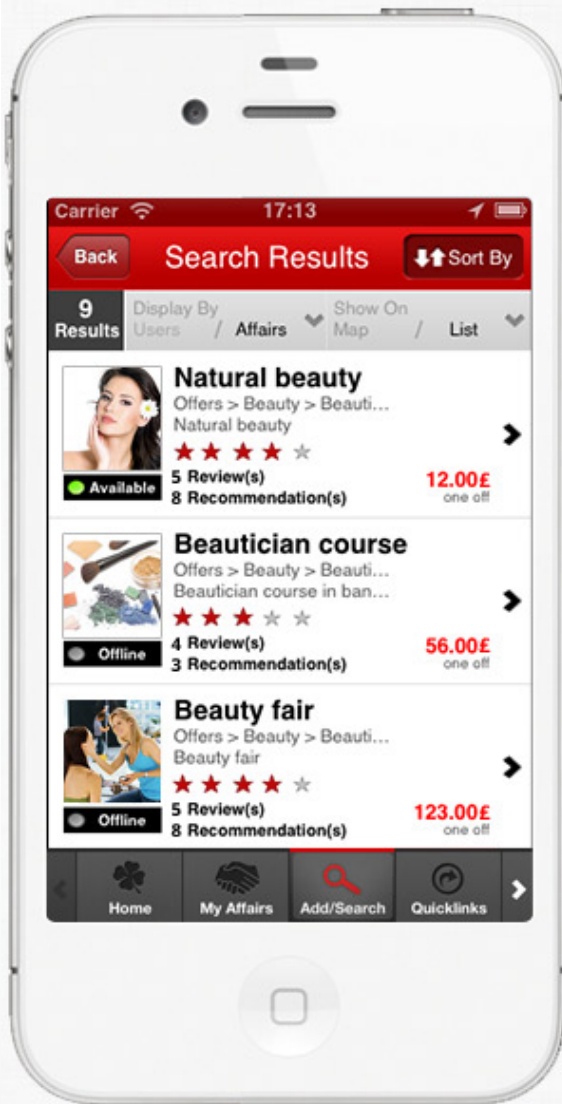

IEEE
WIRELESS
DICTIONARY

Save time. See it First

tmforum

Report Library and Reader Application

M-Commerce with in-app Payment

Fire Safety Feedback application

Portable event guide

Portable event guide