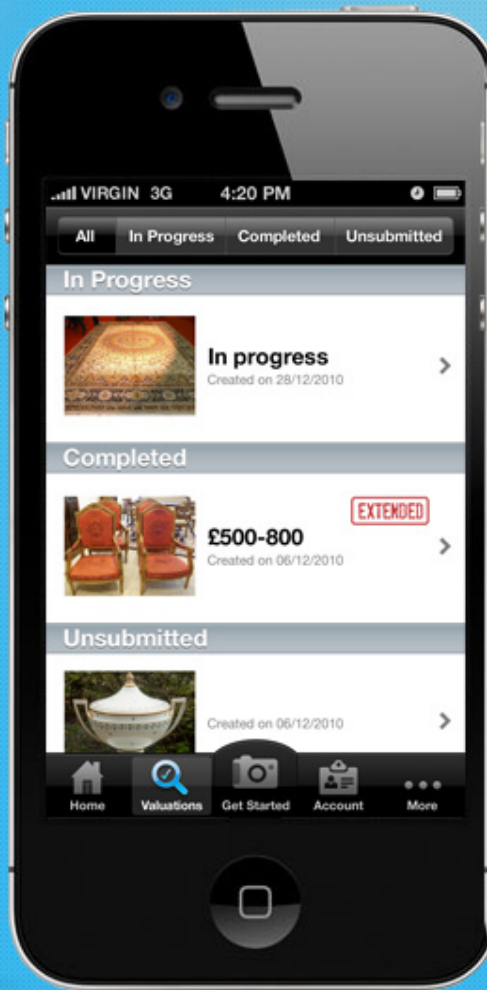

IEEE
WIRELESS
DICTIONARY

Save time. See it First

tmforum

Report Library and Reader Application

M-Commerce with in-app Payment

Fire Safety Feedback application

Portable event guide

Portable event guide