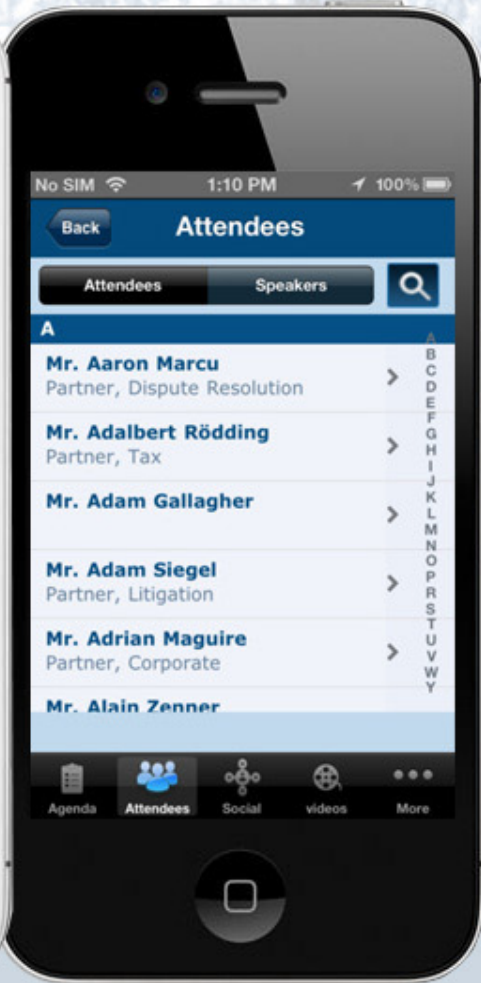

Empowering global partnership conferences