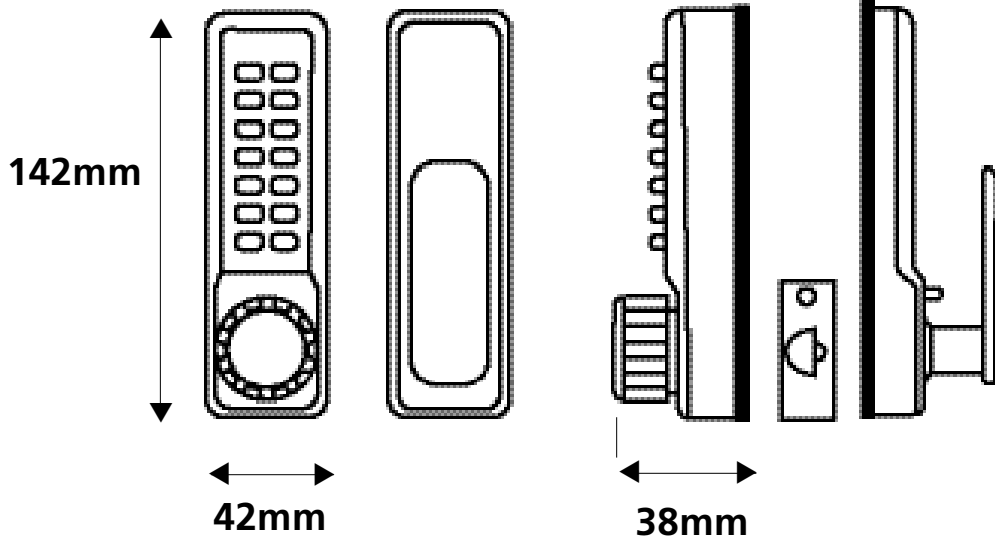

**2500 with
Holdback**