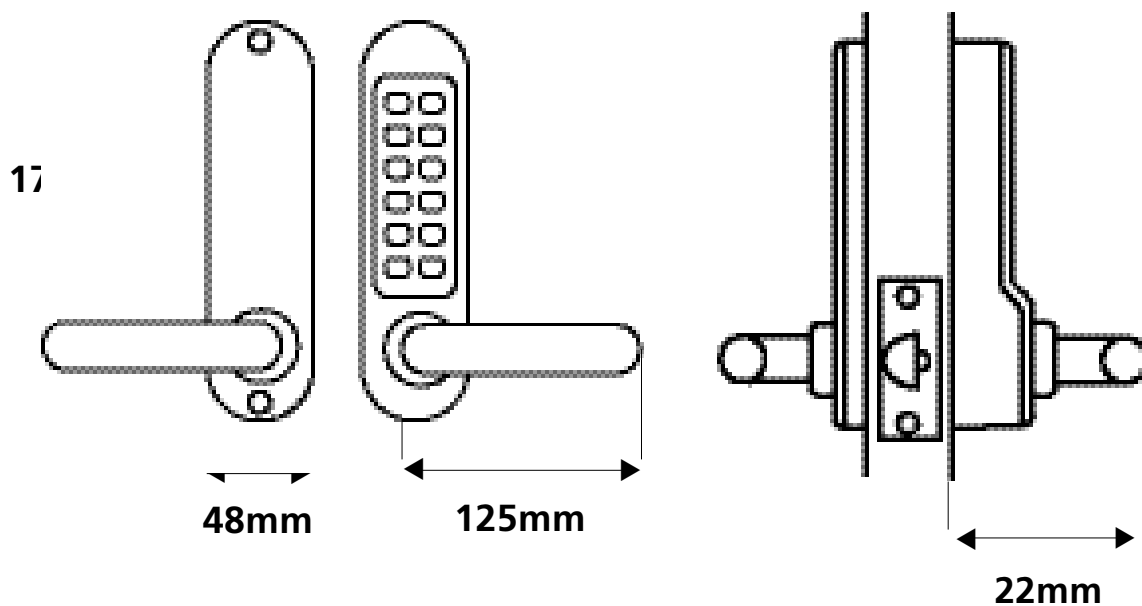

+44 (0)1277 210 644

Fax: +44 (0)1277 210 643

www.borglocks.com

**2500 with
Holdback**

**5001 with
60mm Latch**

**5000 with
60 x 72mm Lockcase**