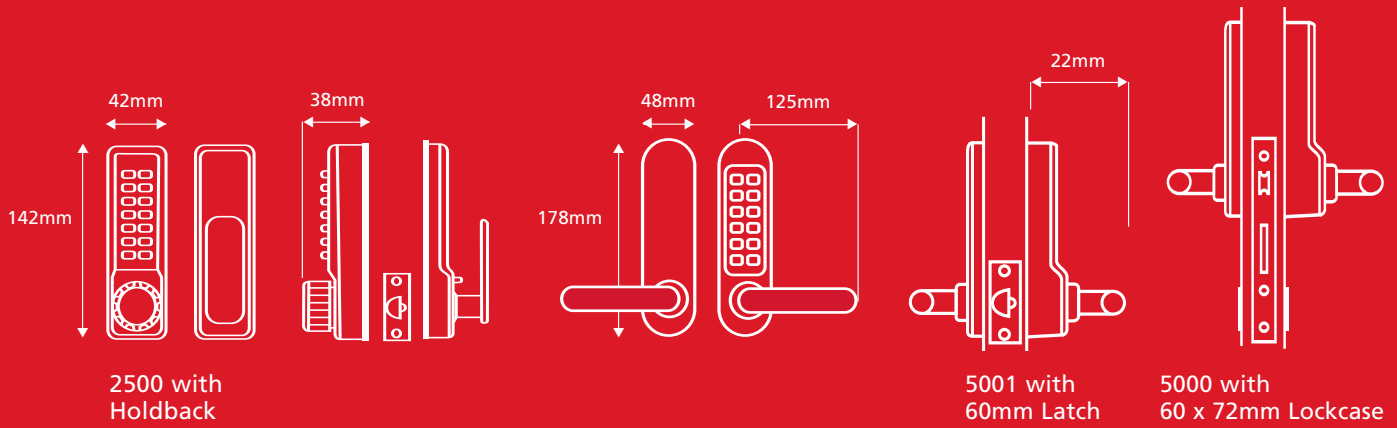

CodeStar

2500 SC Front

Super Stainless

Super Brass

Features

- ★ **NEW** design, makes recoding simple & error-free
- ★ 100,000 cycle test
- ★ Lifetime guarantee
- ★ Super Stainless and Super Brass finishes
- ★ PVD coated
- ★ Reversible
- ★ Early clearplate
- ★ Free passage option
- ★ Standard fixings suit doors up to 54mm (XL fixings available)
- ★ Weatherproof