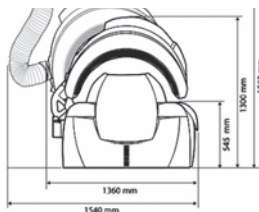

SET UP COSTS

1 Month Advance Rental £216.67 +VAT

1 Month Deposit £216.67 +VAT

Delivery and Install* £300.00 +VAT

Total £733.34 +VAT

*Within 150 miles · Other locations POA

X7 SPECIAL 38 SLI HIGH INTENSIVE

Lamps Canopy	22 x 180W
Lamps Base	16 x 180W
Face Tanner	3 x 400W
Central air exhaust capacity	2000 m³
Connection	400V/3N - /PE/50Hz
Power	8.1 KW
Fuses	3 x 16 A or 1 x 50 A
Weight	395 kg

DIMENSIONS

Width 2300mm Depth 1250mm