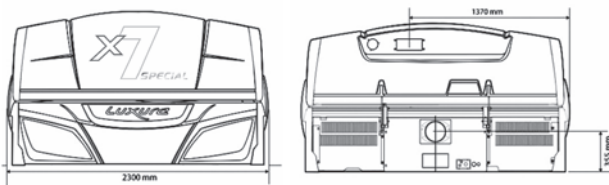

SET UP COSTS

1 Month Advance Rental £216.67 +VAT

1 Month Deposit £216.67 +VAT

Delivery and Install* £300.00 +VAT

Total £733.34 +VAT

*Within 150 miles · Other locations POA

X7 SPECIAL 38 SLI HIGH INTENSIVE

Lamps Canopy	22 x 180W
Lamps Base	16 x 180W
Face Tanner	3 x 400W
Central air exhaust capacity	2000 m³
Connection	400V/3N - /PE/50Hz
Power	8.1 KW
Fuses	3 x 16 A or 1 x 50 A
Weight	395 kg

DIMENSIONS

Width 2300mm Depth 1250mm