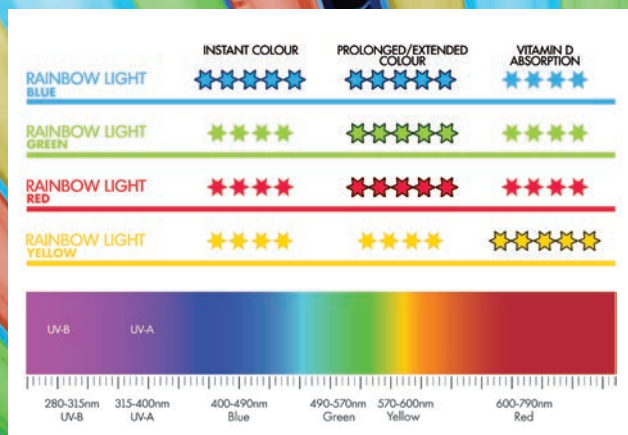

Prices from: £12,000
Lease purchase from: £95 per week

Dimensions - please refer to 5600 on page 11

Add more colour to your life! The new megaSun[®] Rainbow sunbeds combine an attractive design, state-of-the-art sunbed technology and innovative rainbow light tubes and boosters with inimitable comfort. Enjoy the new sunbed generation!

**Deluxe Dimensions
CLOSED**

Width 2384 mm
Depth 1431 mm
Height 1539 mm

**Deluxe Dimensions
OPEN**

Width 2384 mm
Depth 1431 mm
Height 2032 mm

Rainbow Deluxe

Features

See megaSun icon index on page 15

Rainbow light and its effect