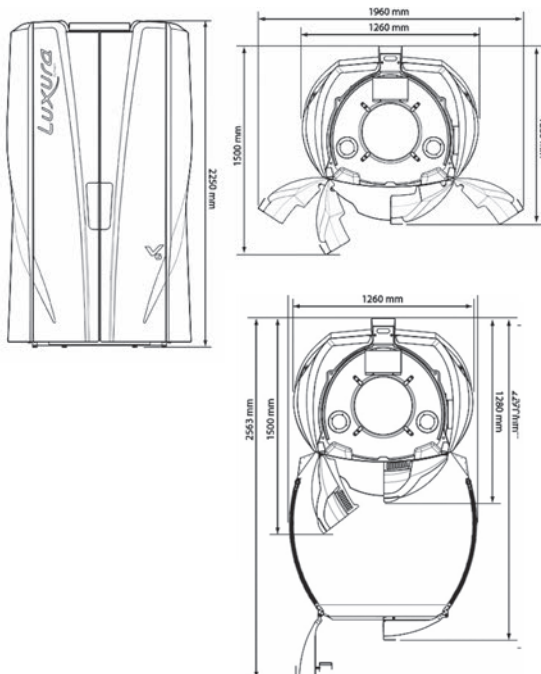

SET UP COSTS

1 Month Advance Rental £216.67 +VAT

1 Month Deposit £216.67 +VAT

Delivery and Install* £250.00 +VAT

Total £683.34 +VAT

*Within 150 miles · Other locations POA

· Changing Room POA

V6 SPECIAL 48 XL HIGH INTENSIVE

Lamps 48 x 180W XL

Connection 400V/3N - /PE/50Hz

Power 9.6 KW

Fuses 3 x 20 A or 1 x 63 A

Weight 272 kg

DIMENSIONS

Width 1250mm Depth 1500mm Height 2250mm