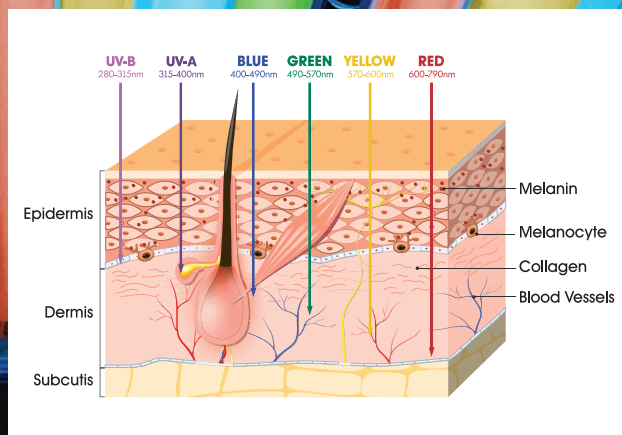

**Deluxe Dimensions
CLOSED**

Width 2384 mm
Depth 1431 mm
Height 1539 mm

**Deluxe Dimensions
OPEN**

Width 2384 mm
Depth 1431 mm
Height 2032 mm

Rainbow Deluxe

Features

See megaSun icon index on page 15

Rainbow light and its effect