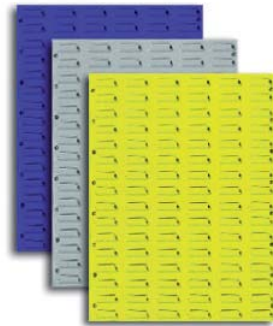

Additions

Transparent HC Bins

To help with product identification and easy checking of stock levels, we have introduced a transparent option to our range of HC Bins. All 5 sizes are available **at no extra cost**. These fit our range of louvre panels and all existing accessories such as dust covers and dividers can be used.

See Pages 5-6.

Please specify colour required when ordering.

Coloured Louvre Panels

In addition to the standard white finish, our full range of louvre panels is now available in a choice of colours - **Blue, yellow and silver**.

Please specify colour required when ordering.

Prices

LP18/9	£ 7.94
LP18/18	£13.39
LP18/24	£17.46
LP18/36	£24.71
LP18/48	£35.55
LP18/72	£49.96
LP24/24	£21.49
LP24/36	£31.30
LP24/48	£45.68
LP24/72	£63.42
LP36/18	£24.71
LP36/24	£31.30

See Pages 7-8

Additions

Transparent HC Bins

To help with product identification and easy checking of stock levels, we have introduced a transparent option to our range of HC Bins. All 5 sizes are available **at no extra cost**. These fit our range of louvre panels and all existing accessories such as dust covers and dividers can be used.