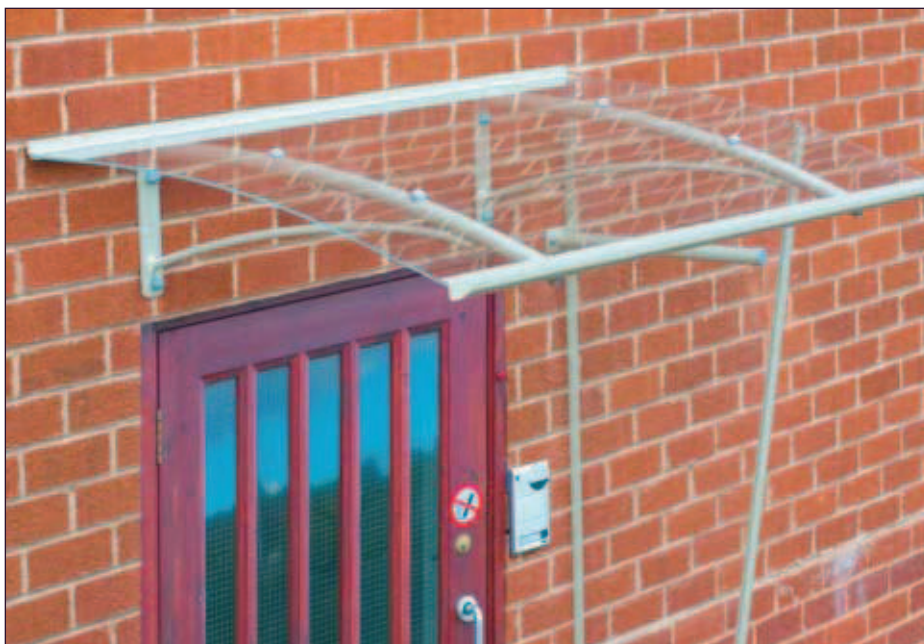

Viscount

- Curved canopy made from an aluminium frame, powder coated white
- Tinted twin-walled polycarbonate cover
- Available in a 1550mm width
- Supplied in flat-pack format, complete with all wall fittings and instructions

Viscount

Size W.D.	Shape	Code	Price
1550.900	Curved	SDV150900CWP	£261.00

Apex

- Door canopy with a pitched clear acrylic roof, mounted on an aluminium frame
- Frame is powder coated to produce a stainless steel effect
- Available in 1600 and 2000mm widths
- Fitted with side gutters and downspouts to channel rainwater away from the door
- Optional side panel available for mounting to either side
- Supplied in flat-pack format complete with all wall fittings and full instructions

Apex

Size W.D.	Shape	Code	Price
1600.900	Apex	SDP160900FTA	£726.00
2000.900	Apex	SDP200900FTA	£825.00

Rio

- Curved canopy made from an aluminium frame supporting an acrylic cover
- Frame is powder coated to produce a stainless steel look
- Available in a 1600mm width, complete with front gutter
- Optional side panel available for mounting to either side
- Supplied in flat-pack format, complete with all wall fittings and instructions

Rio			
Size W.D.	Shape	Code	Price
1600.900	Curved	SDR160900CTA	£495.00

Rio Side Panel		
Size W.D.	Code	Price
1850.600 (max)	SDR185600STA	£294.00

Shield Acrylic

- Flat canopy made from an aluminium frame supporting an acrylic cover
- Frame is powder coated to produce a stainless steel look
- Available in 1200, 1600 and 2000mm widths
- Front gutter fitted to channel rainwater away from entrances
- Optional side panel available for mounting to either side
- Supplied in flat-pack format, complete with all wall fittings and instructions