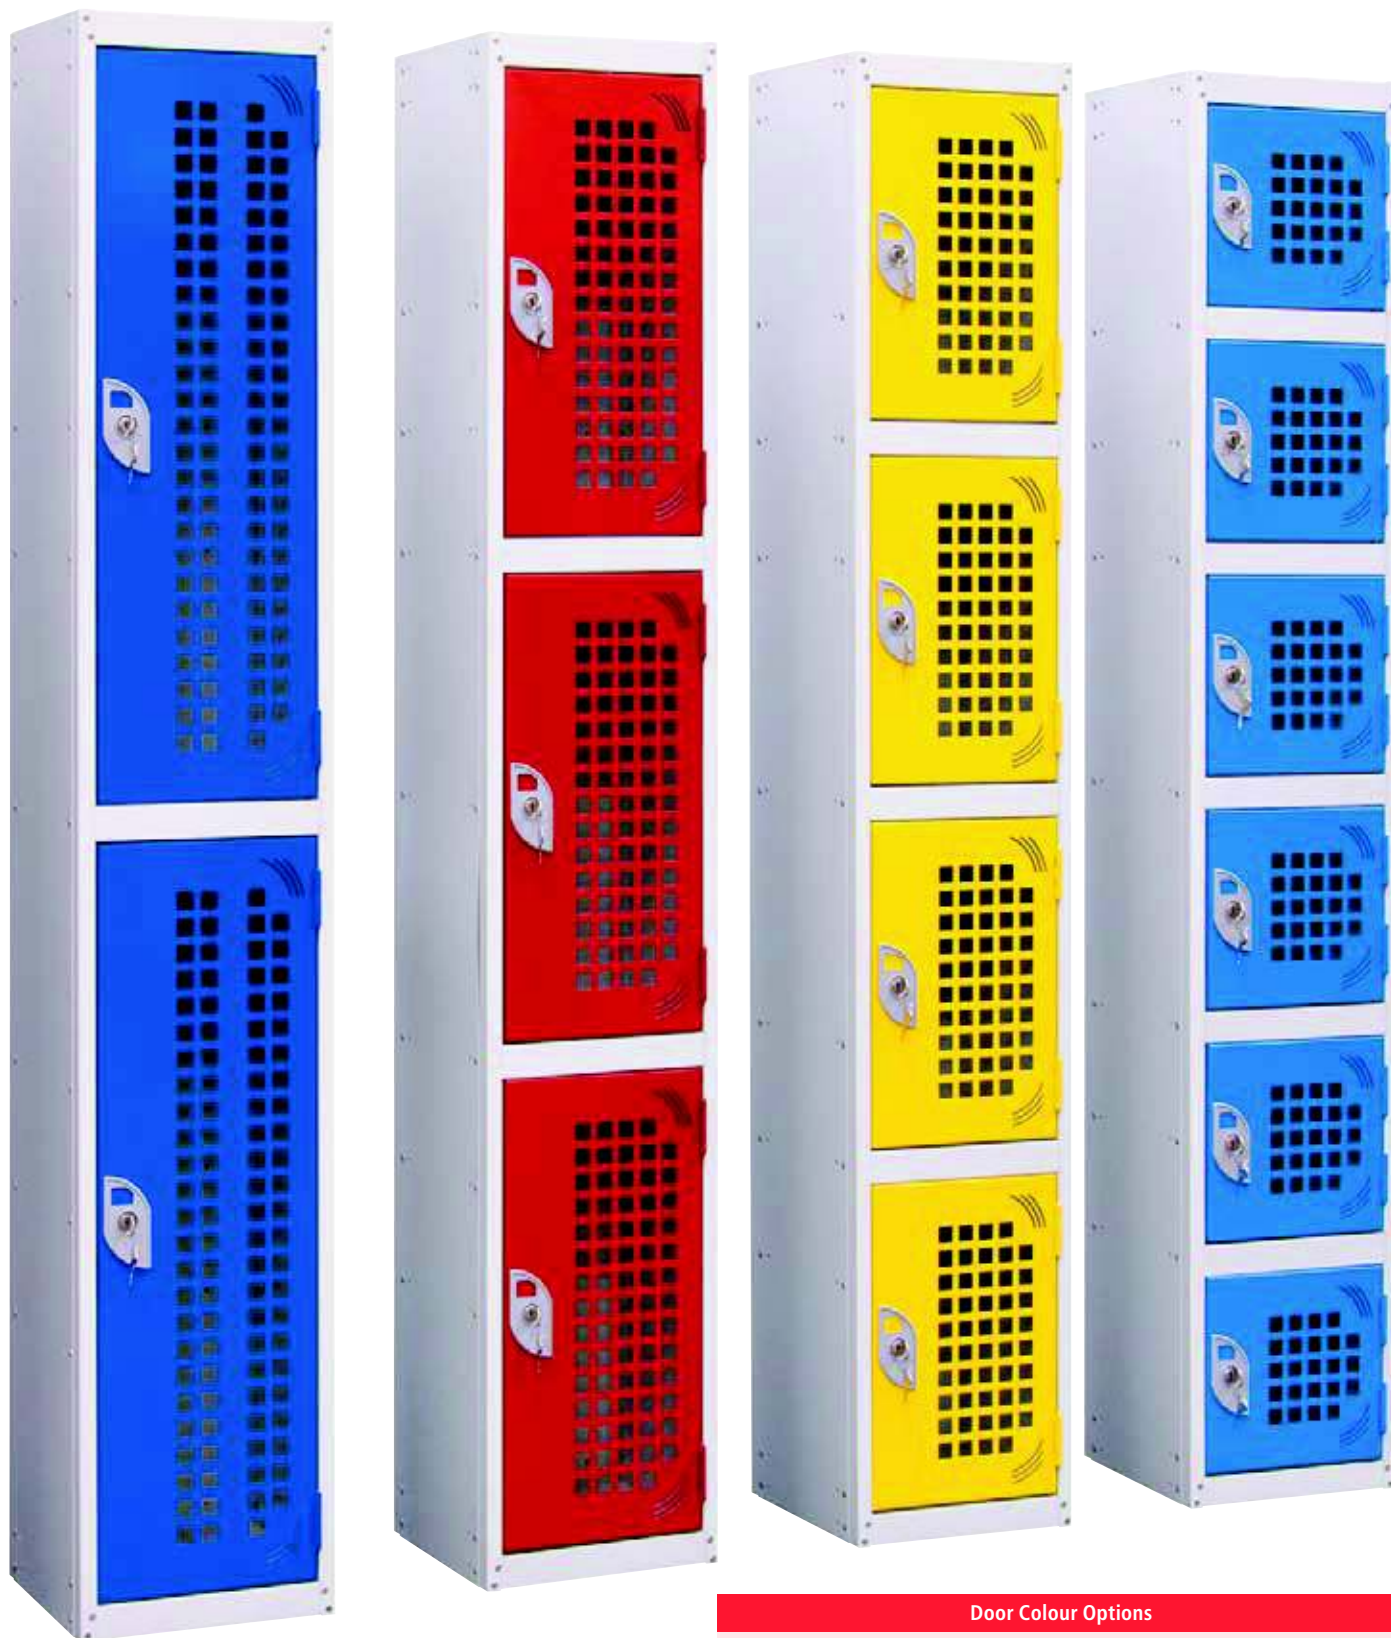

Door Colour Options

Please add corresponding letters to code

LXX	BXX	GXX	UXX	RXX	YXX
Light Grey	Dark Blue	Green	Light Blue	Red	Yellow

Germ Guard is a special anti-bacterial paint designed to help improve the hygiene of frequently used storage containers such as lockers and cupboards.

Germ Guard reduces the risk of cross-contamination, and is proven to reduce the spread of **Escherichia coli (E.coli)** and **Methacillin resistant Staphylococcus Aureus (MRSA)**.

Germ Guard paint will last the life-time of the locker or cupboard on which it is used.