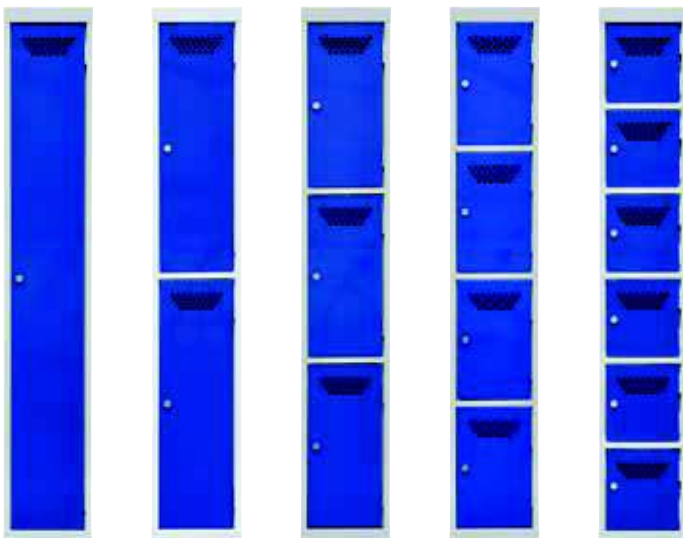

1 Tier

2 Tier

3 Tier

4 Tier

6 Tier

Door Colour Options

Please add corresponding letters to code

LXX Light Grey	BXX Dark Blue	GXX Green	UXX Light Blue	RXX Red	YXX Yellow