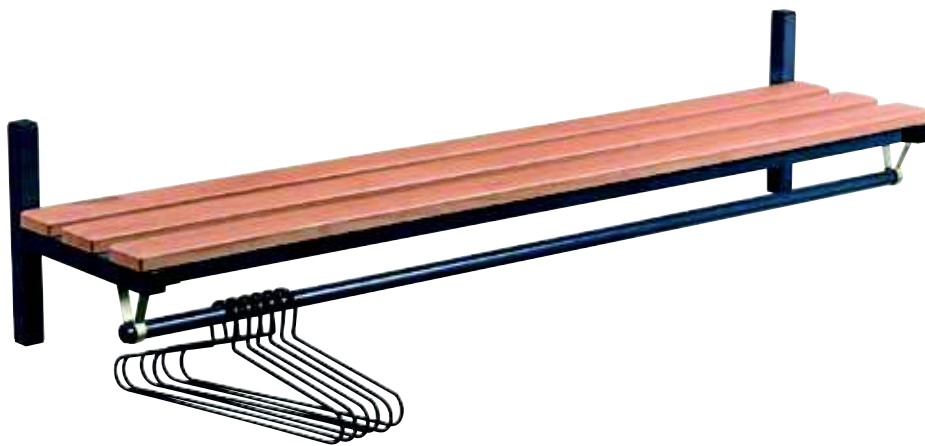

Wall Mounted Hanging Garment Rails

- Durable rail with timber finish slats
- Ideal when larger units are impractical
- Supplied with 12 captive coat hangers
- Wall fixings not supplied

Wall Mounted Hanging Garment Rail

Size H. W. D.	Code	Price
315.1500.300	FCHANGRLXXXX	£185.00