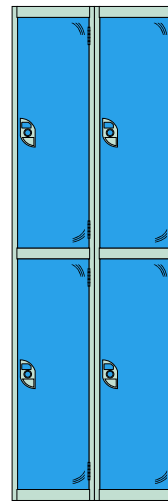

2 Tier Nest of 2