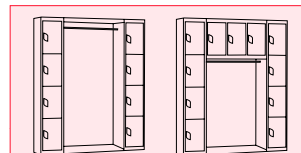

Archway Locker - H.1800 W.1500 D.450

Tiers	Code	Price 5+	Price 2-4	Price 1	Hangers	Price
8	LA1815458	£199.00	£203.00	£209.00	L2CAPCHA08AL	£27.00
11	LA181545E	£286.00	£289.00	£291.00	L2CAPCHA11AL	£35.00