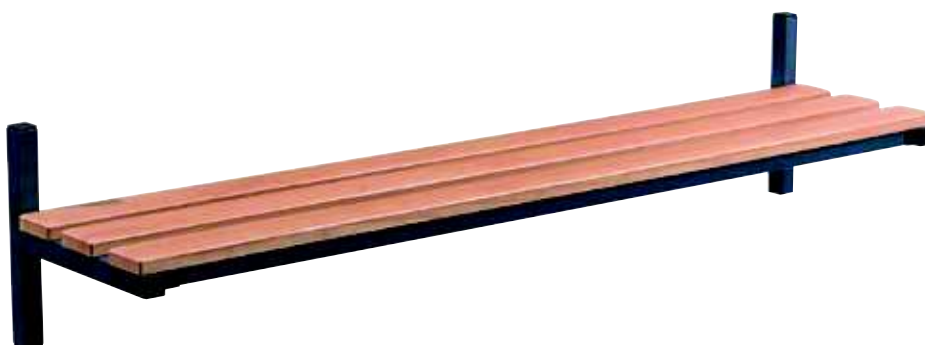

Wall Mounted Benches

- Durable bench with timber finish slatted seat
- Provides a practical solution where floor space is at a premium
- Wall fixings not supplied

Wall Mounted Bench

Size W. D.	Code	Price
1500.300	FCWMTBENXXXX	£166.00