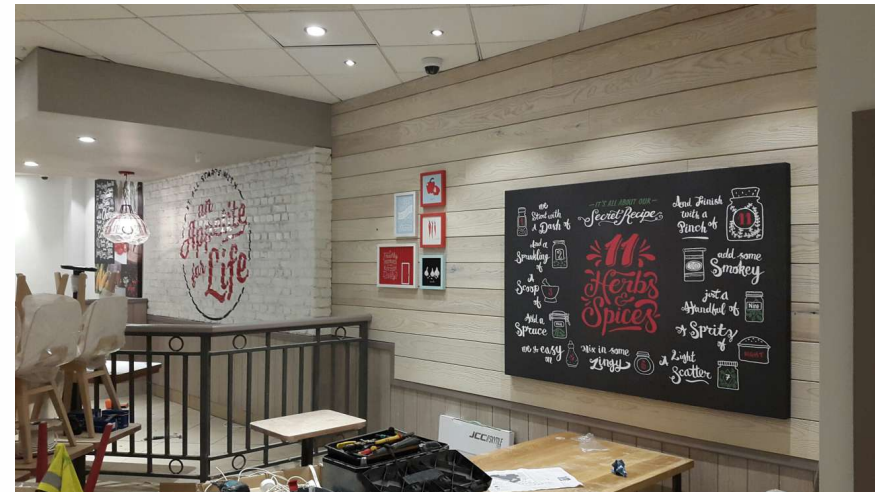

# Interior Retail Displays & Signage

KFC restaurant  
2016 branding.

Specialist 3M 8624 heat activated self adhesive film applied to faux brickwork and timber feature walls.

Printed chalkboard and framed displays.

# Interior Retail Displays & Signage

Fret cut foamex letters and branded chalkboard.

Vinyl graphic to chimney breast.

Reverse applied window graphics.

St Peters Place  
Western Road, Lancing  
West Sussex  
BN15 8SB  
T 01903 750710  
E [admin@tarasigns.com](mailto:admin@tarasigns.com)  
[www.tarasigns.com](http://www.tarasigns.com)

# Interior Retail Displays & Signage

Digitally printed self adhesive removable fabric wallcovering with scratch resistant ink technology.

Large format printed foamex showroom display panels.

St Peters Place  
Western Road, Lancing  
West Sussex  
BN15 8SB  
T 01903 750710  
E [admin@tarasigns.com](mailto:admin@tarasigns.com)  
[www.tarasigns.com](http://www.tarasigns.com)