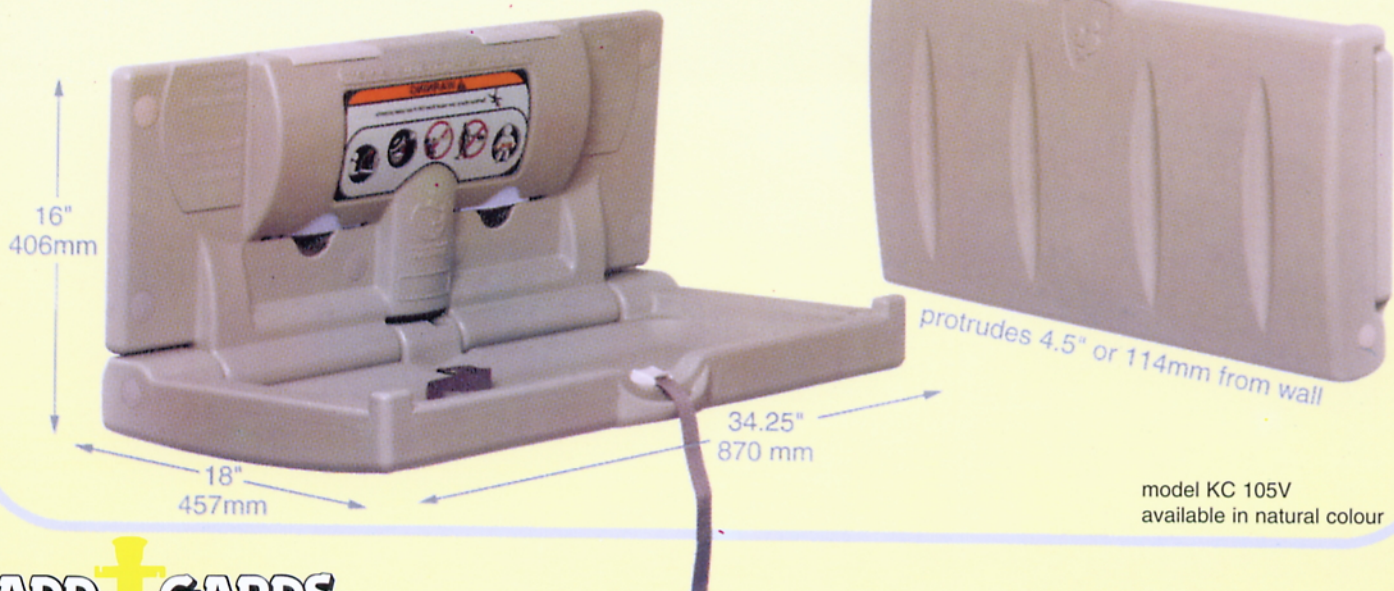

HORIZONTAL

**ADD GARDS
CO. LTD.**

TEL: 00-353-1-280 0106 / 280 0089. FAX: 00-353-1-280 0124
E-MAIL: sales@addgards.com WEB: www.addgards.com