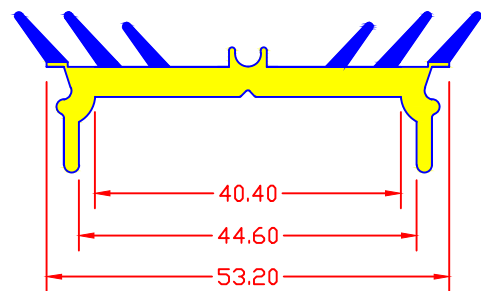

DK154

RIGID CO-EX