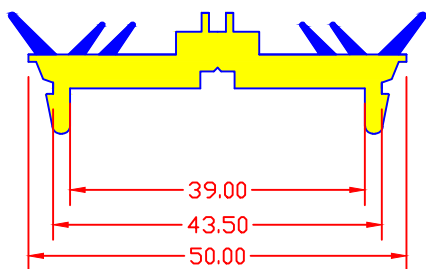

SCWPPP

RIGID CO-EX