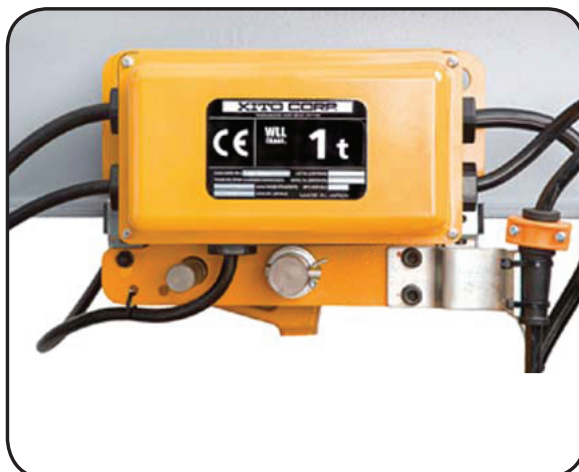

Trolleys

The Mobile One Universal trolleys

Standard: rubber bumper, lugs

KITO HOISTS- Always on the safe side

Plain trolley TSP

125 kg - 3 t

Plain trolley TSP

5 t

Geared trolley TSG

125 kg - 3 t

Geared trolley TSG

5 t - 20 t

Motorized trolley MR2

125 kg - 20 t

Short Head Block SHB

1 t - 5 t