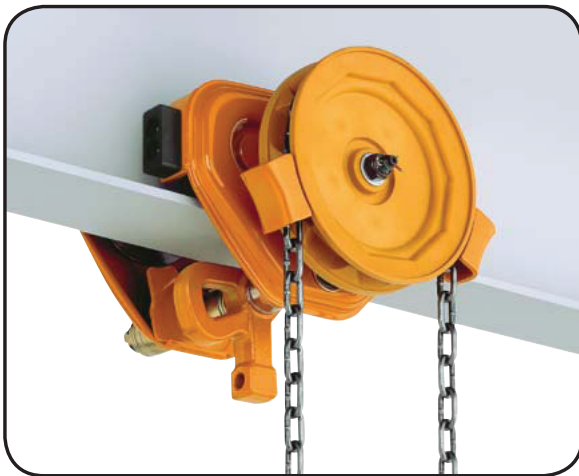

Trolleys

The Mobile One Universal trolleys

Standard: rubber bumper, lugs

KITO HOISTS- Always on the safe side

Plain trolley TSP

125 kg - 3 t

Plain trolley TSP

5 t

Geared trolley TSG

125 kg - 3 t

Geared trolley TSG

5 t - 20 t

Motorized trolley MR2

125 kg - 20 t

Short Head Block SHB

1 t - 5 t