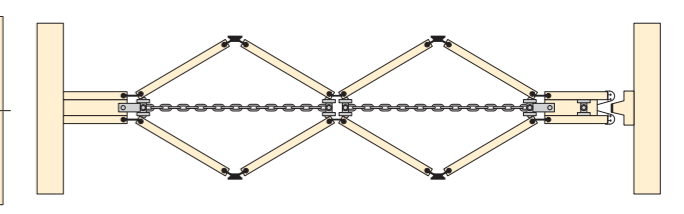

## Appearance

Finishes include: melamine, laminate, wood veneers and vinyl wall covering. The track in standard format is satin anodised aluminium, however, this can be powder coated to any BS or RAL colour. Pelnets in standard format are white. Other colours are available.

Uno horizontal section

Duplo horizontal section

Standard track

Track with acoustic seal

Track detail