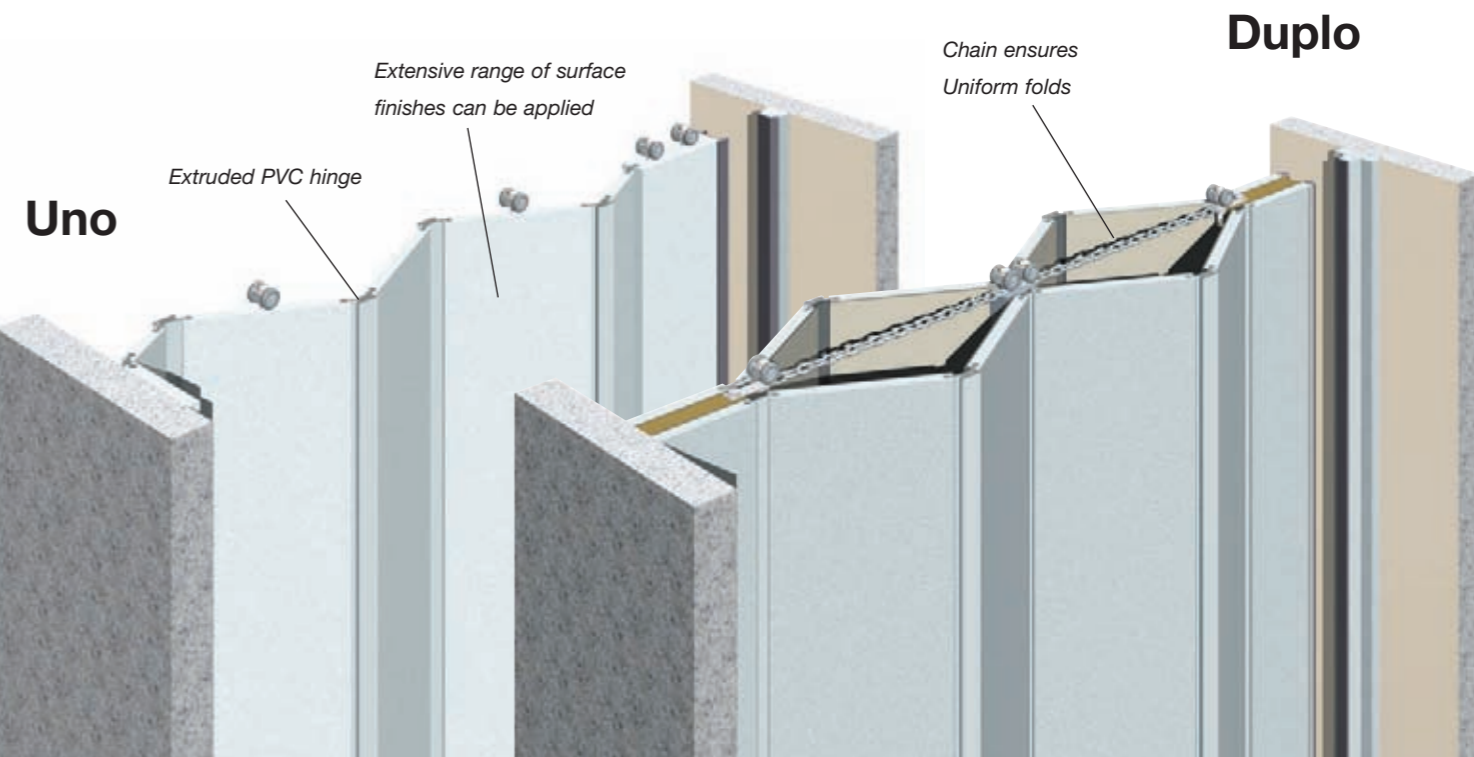

## Guarantee

All products and workmanship are covered by a comprehensive 12 month guarantee.

*Uno and Duplo partitions are an economic answer to the division of large and small areas. The systems are top hung without the need for floor rails or guides. Both systems are 'tailor-made' to fit thereby avoiding the need to adapt openings to suit standard sizes.*

## Operation

The systems can be easily moved by one person. Sealed for life roller assemblies which incorporate nylon runners to ensure smooth and silent operation.

Partitions can be single wing, bi-parting or have floating sections.