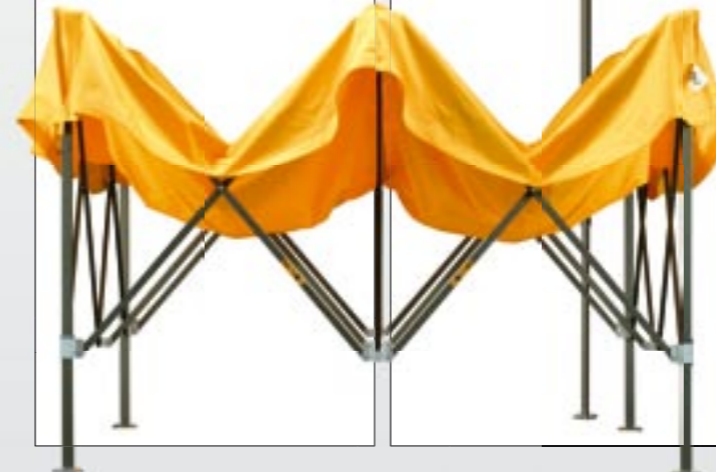

[01] The tent legs with cast aluminium bases offer perfect stability on uneven setup areas.

QUALYTENT features a special roof tensioning system. Rain water drains better and printed images are presented on a perfectly tensioned roof.

QUALYTENT CAN BE OPENED AND CLOSED IN LESS THAN ONE MINUTE!

The tie down kit consists of adjustable ratchet straps and steel tent stakes.

IT TAKES ONLY 4 STEPS...

1 Set the tent in upright position.

2 Remove the protection cover and pull aluminium tent frame apart, grabbing the frame at the marked "open" points.

3 Push the aluminium tent frame all the way upwards, opening the tent.

4 Adjust the telescopic tent legs to desired height. READY!

QUALYTENT can be fitted with sidewalls, offering perfect protection against the environment and at the same time allowing for a perfect area for your advertising message.

Extra wide Velcro attachments secure the QUALYTENT sidewalls firmly to the tent, a wall tensioning ground bar, inserted in the bottom of the sidewall, perfectly tensions the wall

By grouping several tents, also of different sizes and shapes, you will be able to build up covered areas of open space as well as closed off areas with sidewalls.