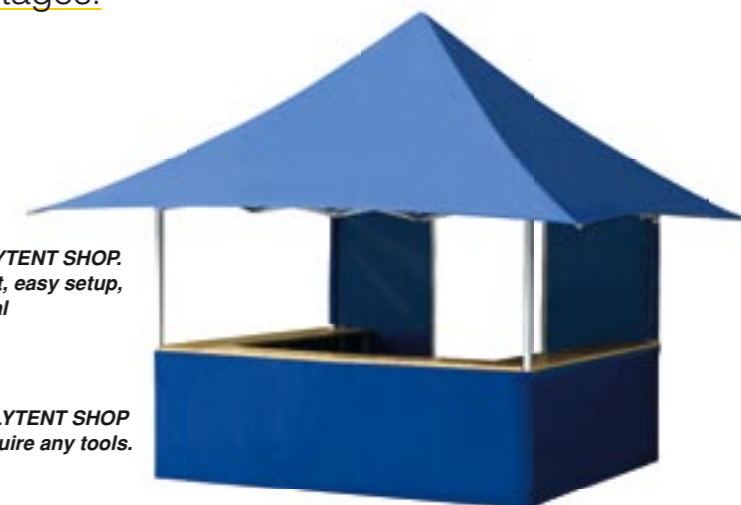

QUALYTENT SHOP – a tent with advantages.

The construction of the QUALYTENT SHOP is based on the QUALYTENT-PRINZIPAL, whereas a roof with an extended canopy (see photo 1) is used.

The roof folds out on all 4 sides during the opening process, offering more sun and rain protection.

Many advantages two words: QUALYTENT SHOP. Spacious interior, minimum footprint, easy setup, stability and large areas for graphical advertisements.

Set up of the QUALYTENT SHOP does not require any tools.