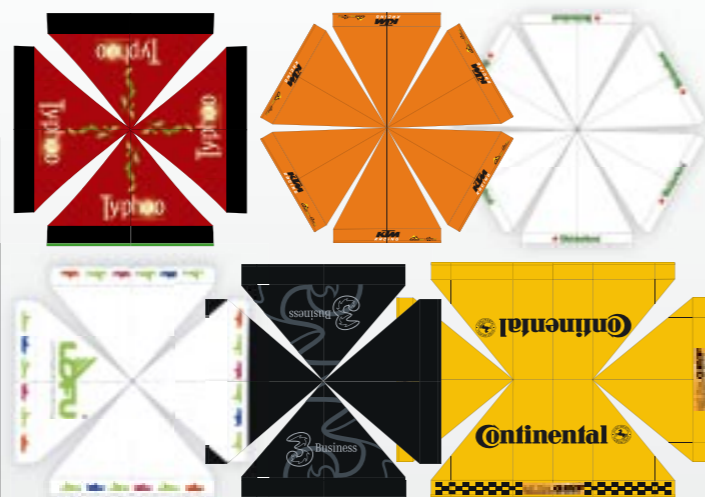

Printing with great effect.

Not only sports events! Exhibition displays, promotional tours, events, open house and various other occasions... QUALYTENT IS ALWAYS RIGHT THERE

Let us arrange your digital full print!