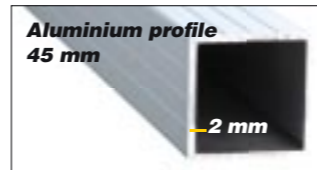

[01] The tent legs with cast aluminium bases offer perfect stability on uneven setup areas.

QUALYTENT features a special roof tensioning system. Rain water drains better and printed images are presented on a perfectly tensioned roof.