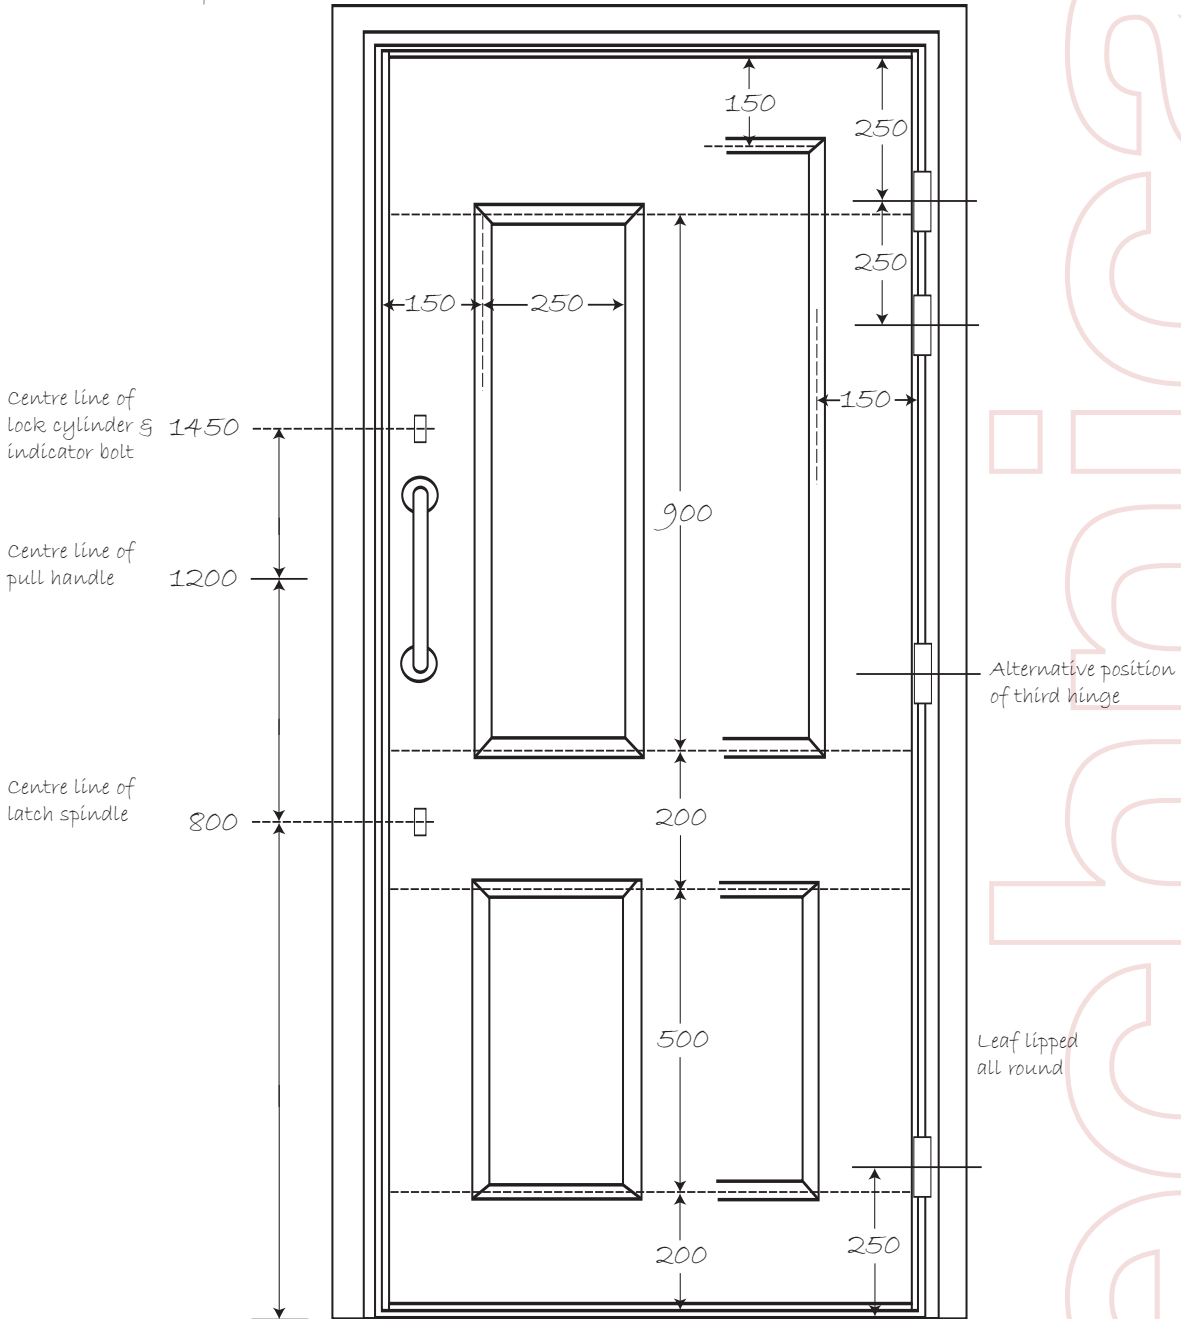

typical vision panels and cut-outs

Illustrations are not to scale

technical sheet TDS 7

Architrave overlaps joint between doorset and partition

NG 13

Illustrations are not to scale
 All dimensions in mm
 e - equal
 ∅ - centre line