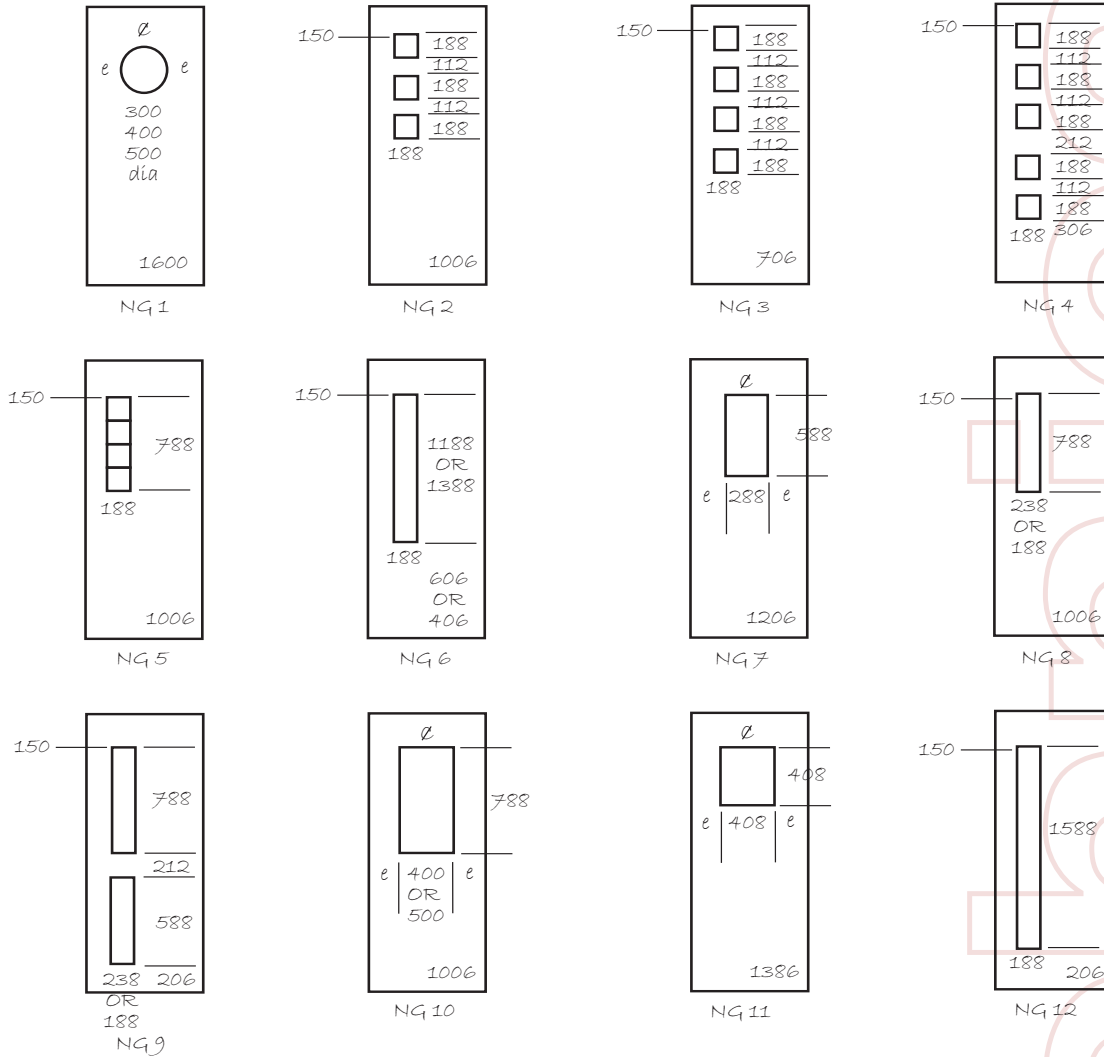

typical vision panels and cut-outs

Illustrations are not to scale

technical sheet TDS 7

Architrave overlaps joint between doorset and partition

NG 13

Illustrations are not to scale
 All dimensions in mm
 e - equal
 ∅ - centre line