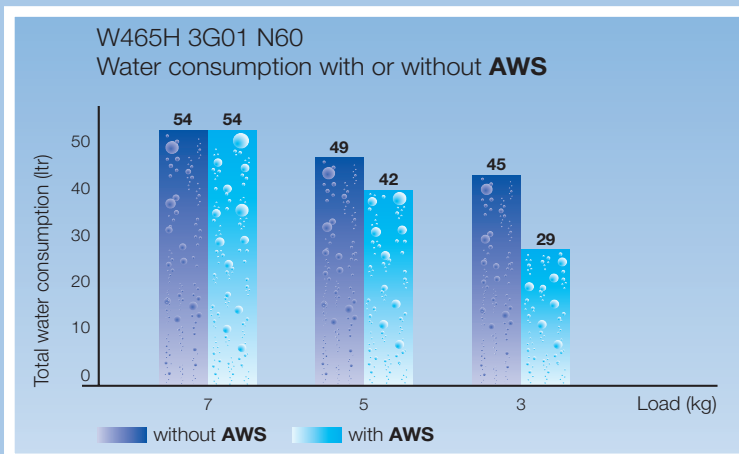

Automatic Weighing System (AWS)

To give savings on utility costs, AWS is the automatic system that calculates the right amount of water based on load weight. With each wash cycle, AWS automatically determines the weight of the load and adds precisely the right amount of water resulting in reduced water consumption and energy costs. The AWS is a software program built into the wash cycle and is available on Compass Control®.

Example: 35% water savings at half load