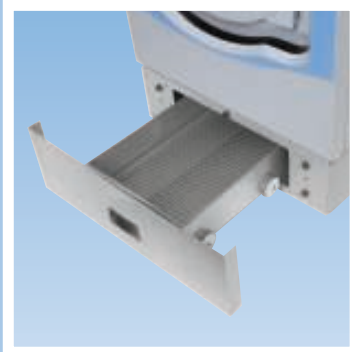

Eliminates noise and vibration.

Water re-use

Many of our washers are available with dual drain valves to facilitate water saving solutions. Electrolux also offers re-use tank systems to recycle water, providing savings every time you wash.

Tilting System

Improves user ergonomics, taking the strain out of heavy loading and unloading.

Hands-Off System

Base - An ergonomic accessory

Hands-Off System

Allows automatic loading. After washing, the machine tilts forward and transfers the load onto conveyor belts.