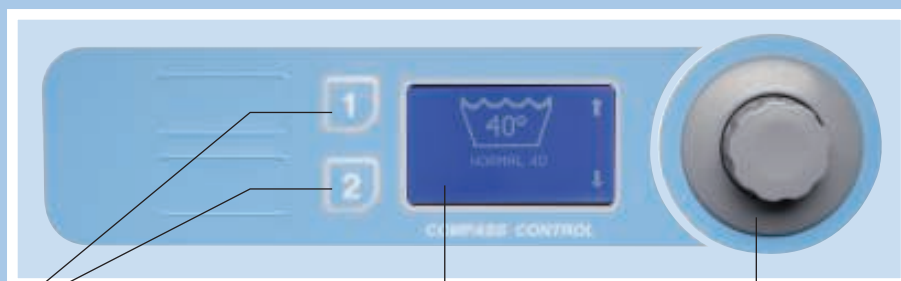

Simply great results

Controls are a crucial part of any machine and the extremely easy to use controls in the Electrolux range of machines ensure that washing operations are simplified and perfectly smooth.

Compass Control®

Compass Control® gives you enormous flexibility. It is the perfect solution for general needs in Apartment house laundries and In-house laundries with our Wash Triangle technology. Compass Control® also offers specific tailor-made wash programs for differing applications, i.e. healthcare, launderettes, indoor cleaning, quick service restaurants, etc.

Compass Control®

- Multilingual
- Larger display
- Wash Triangle benefits
- Quick start buttons
- Multi-programmable

Quick start

Our quick start options allow you to preset 2 of your most frequently used programs.

Easy reading

Easy to see icons make program identification simple.

Search ease

The ergonomic knob makes program selection quick and simple.