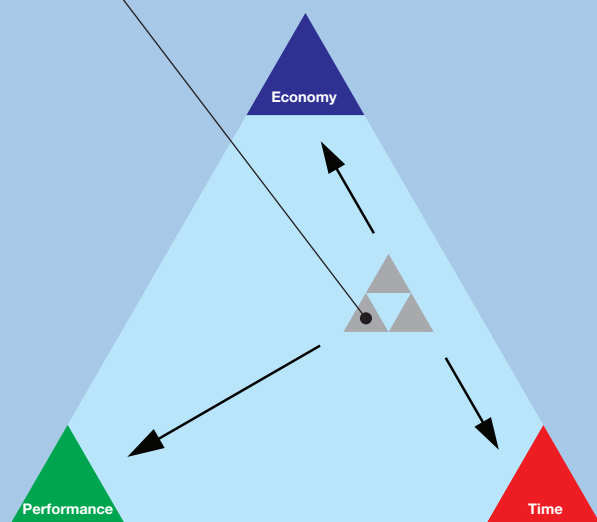

Compass Control®

- Compass Control® machines offer wash program libraries with our “Wash Triangle” technology for general In-house laundry needs (hospital, boarding schools, marine installations etc). Configure the machine to suit your needs. Using “Economy” programs help to reduce your running costs. Alternatively should your needs change you can reconfigure your machine from the library using “Performance” or “Time”
- Compass Control® machines offer wash programs developed to specifically suit your needs (healthcare, restaurants, laundrettes, leisure, indoor cleaning etc.)
- Assign your most frequently used programs to our Quick start button function

60°C (140 °F) programs, without pre-wash	Compass Control® washer			Traditional washer
	Economy **	Performance	Time	
Wash result *	3	4	3	3 to 5
Rinse result *	4	5	4	2 to 4
Water consumption - ltr/kg load	7.7	12.6	10	9 to 14
Energy consumption - kWh/kg load	0.06	0.1	0.08	0.17 to 0.22
Program time - minutes	45	54	36	46 - 55

* Wash and rinse result measured on a scale 1 to 5, where “5” is best (The Swedish Consumer Agency standards)

** Economy is default setting. Time and Performance wash programs can be configured on site.